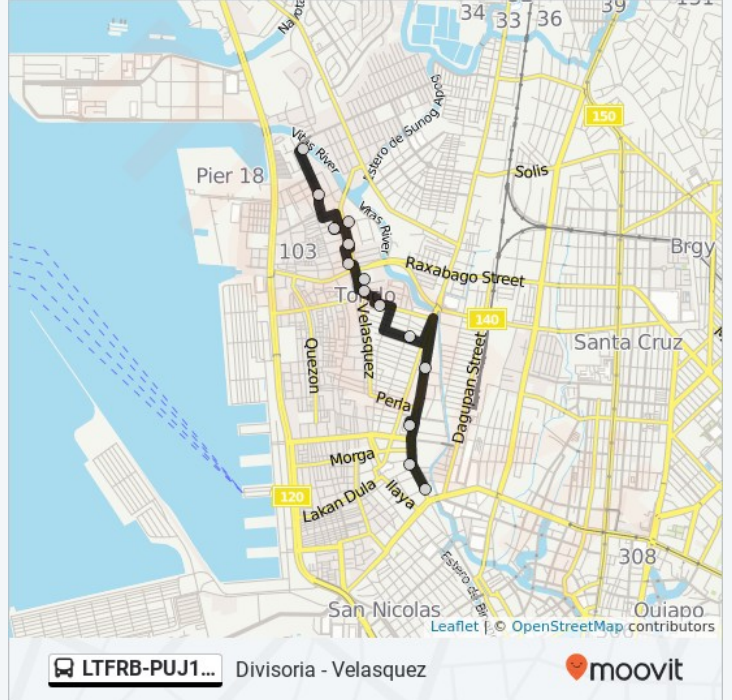

Jose Corazon De Jesus Elementary School,
Juan Luma, Manila

Yangco Elementary School, Franco, Manila

Herbosa / Trinidad Rizal Intersection, Manila

Velasquez / Navaroo Intersection, Tondo

Emilio Jacinto Elementary School, Velasquez,
Tondo

Inocencio, Philippines

Velasquez / Lallana Intersection, Tondo

Velasquez, Tondo

San Pablo Apostle Pariah, Velasquez, Tondo

F. Varona / Trinidad Intersection, Tondo

Ugbo, Philippines

Old Proctor And Gamble Factory, Vitas,
Velasquez, Tondo

Vitas, Velasquez, Tondo

LTFRB-PUJ1296 bus Time Schedule

Union Bank Of Philippines, Juan Luca, Manila→Vitas, Velasquez, Tondo Route Timetable:

Sunday	12:00 AM - 10:00 PM
Monday	12:00 AM - 11:00 PM
Tuesday	12:00 AM - 11:00 PM
Wednesday	12:00 AM - 11:00 PM
Thursday	12:00 AM - 11:00 PM
Friday	12:00 AM - 11:00 PM
Saturday	12:00 AM - 10:00 PM

LTFRB-PUJ1296 bus Info

Direction: Union Bank Of Philippines, Juan Luca, Manila→Vitas, Velasquez, Tondo

Stops: 14

Trip Duration: 14 min

Line Summary: Union Bank Of Philippines, Juan Luca, Manila, Wet Market, Juan Luma, Manila, Iglesia Ni Cristo, Juan Luma, Manila, Jose Corazon De Jesus Elementary School, Juan Luma, Manila, Yangco Elementary School, Franco, Manila, Herbosa / Trinidad Rizal Intersection, Manila, Velasquez / Navaroo Intersection, Tondo, Emilio Jacinto Elementary School, Velasquez, Tondo, Velasquez / Lallana Intersection, Tondo, Velasquez, Tondo, San Pablo Apostle Pariah, Velasquez, Tondo, F. Varona / Trinidad Intersection, Tondo, Old Proctor And Gamble Factory, Vitas, Velasquez, Tondo, Vitas, Velasquez, Tondo