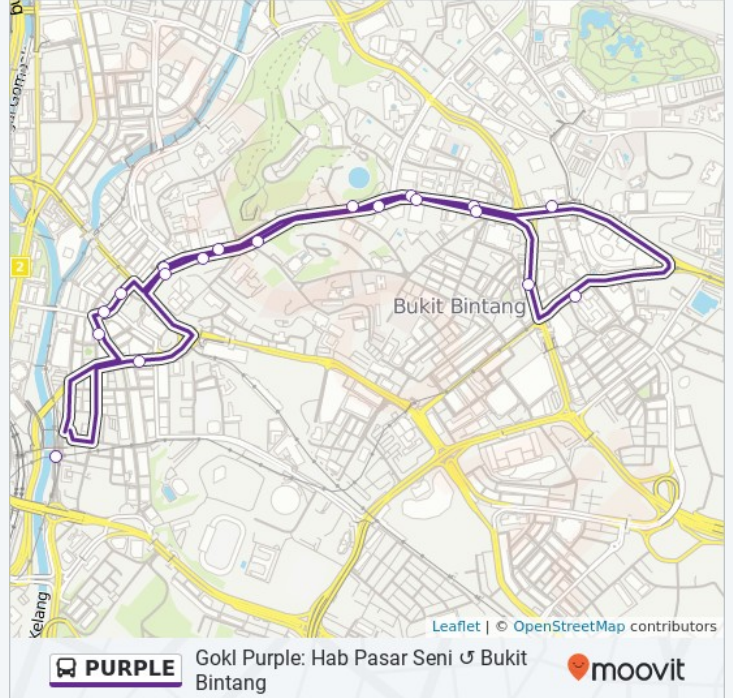

Use the Moovit App to find the closest PURPLE bus station near you and find out when is the next PURPLE bus arriving.

**Direction: Gokl Purple: Hab Pasar Seni ↻ Bukit Bintang**

20 stops

[VIEW LINE SCHEDULE](#)

37 Jalan Beremi, Kuala Lumpur

Wisma Boustead

The Weld

KL Tower (Selatan)

Hutan Simpan Bukit Nanas

Jalan Raja Chulan, Kuala Lumpur

**PURPLE bus Time Schedule**

Gokl Purple: Hab Pasar Seni ↻ Bukit Bintang Route  
Timetable:

**Direction:** Gokl Purple: Hab Pasar Seni ↻ Bukit Bintang

**Stops:** 20

**Trip Duration:** 16 min

**Line Summary:** Hab Pasar Seni, Central Market (Timur), Bangunan Maybank, Hab Medan Pasar (HI), Muzium Telekom, Menara Olympia, KL Tower (Selatan), The Weld, Wisma Boustead, Wisma Cosway / Pavilion KL (Utara), Bintang Walk (KI85), Bukit Bintang, Wisma Boustead, The Weld, KL Tower (Selatan), Hutan Simpan Bukit Nanas, Menara Olympia, Muzium Telekom, Kota Raya, Hab Pasar Seni

Menara Olympia

Muzium Telekom

Kota Raya

Hab Pasar Seni

PURPLE bus time schedules and route maps are available in an offline PDF at [moovitapp.com](https://moovitapp.com). Use the [Moovit App](#) to see live bus times, train schedule or subway schedule, and step-by-step directions for all public transit in Kuala Lumpur.