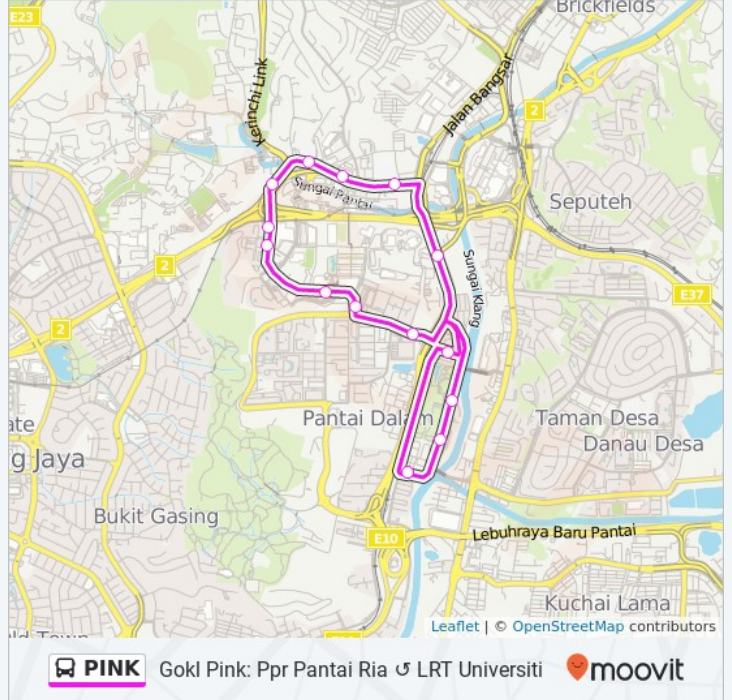

Gokl Pink: Ppr Pantai Ria ↻ LRT Universiti

[View In Website Mode](#)

The PINK bus line Gokl Pink: Ppr Pantai Ria ↻ LRT Universiti has one route. For regular weekdays, their operation hours are:

(1) Gokl Pink: Ppr Pantai Ria ↻ LRT Universiti: 6:00 AM - 11:00 PM

Use the Moovit App to find the closest PINK bus station near you and find out when is the next PINK bus arriving.

Direction: Gokl Pink: Ppr Pantai Ria ↻ LRT Universiti

15 stops

[VIEW LINE SCHEDULE](#)

Ppr Pantai Ria

Ibu Pejabat Polis Daerah (Ipd) Pantai

Sekolah Kebangsaan Bangsar

KTM Angkasapuri (KI1803)

Kampung Dato Tatah

Ppr Sri Cempaka

Ppr Pantai Ria

PINK bus Time Schedule

Gokl Pink: Ppr Pantai Ria ↻ LRT Universiti Route
Timetable:

Direction: Gokl Pink: Ppr Pantai Ria ↻ LRT Universiti
Stops: 15

Trip Duration: 16 min

Line Summary: Ppr Pantai Ria, Flat Sri Pantai, Taman Bukit Angkasa (Timur) (KI1437), Bangsar South (KI1438), Nexus @ Bangsar South (KI1439), Flat Pkns Kerinchi (KI2134), LRT Universiti (Timur), Masjid Ar-Rahman, Universiti Malaya, Stadium Hoki Kuala Lumpur, Ibu Pejabat Polis Daerah (Ipd) Pantai, Sekolah Kebangsaan Bangsar, KTM Angkasapuri (KI1803), Kampung Dato Tatah, Ppr Sri Cempaka, Ppr Pantai Ria