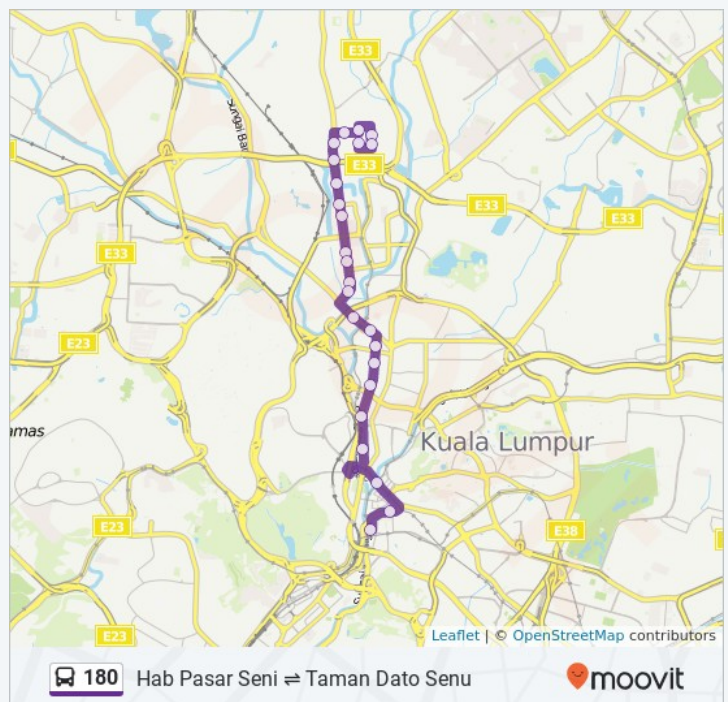

Hab Pasar Seni ⇌ Taman Dato Senu

[View In Website Mode](#)

The 180 bus line (Hab Pasar Seni ⇌ Taman Dato Senu) has 2 routes. For regular weekdays, their operation hours are: (1) Hab Pasar Seni: 5:30 AM - 11:30 PM (2) Taman Dato Senu: 6:00 AM - 11:30 PM
Use the Moovit App to find the closest 180 bus station near you and find out when is the next 180 bus arriving.

180 bus Info

Direction: Hab Pasar Seni

Stops: 32

Trip Duration: 21 min

Line Summary: Taman Dato Senu (Barat), Perumahan Taman Dato Senu, Taman Dato Senu (Utara), Pasar Malam Taman Dato Senu, Sentul Impian, Sentul Pasar, Masjid Al-Hidayah Sentul, Pangsapuri Sentul Utara, St Joseph Church, Sentul Boulevard (Utara), Sentul Boulevard (Timur), The Fennel Sentul East, The Capers Sentul East, Sjk (T) Sentul, Union Flat Sentul, Perumahan Awam Seri Terengganu, lpd Sentul, Bangunan Perkim, Damai Service Hospital, Standard Chartered Bank, Monorail Chow Kit, Batu Road, Sri Amar, Restoran Mohd Yaseem, Maju Junction, Menara Mara, Globe KI, Laman Tunku Abdul Rahman, Menara Uab, Masjid Jamek, Kota Raya, Hab Pasar Seni, Platform A

Taman Dato Senu (Barat)

180 bus Time Schedule

Taman Dato Senu Route Timetable:

Sunday	6:00 AM - 11:30 PM
Monday	6:00 AM - 11:30 PM
Tuesday	6:00 AM - 11:30 PM
Wednesday	6:00 AM - 11:30 PM
Thursday	6:00 AM - 11:30 PM
Friday	6:00 AM - 11:30 PM
Saturday	6:00 AM - 11:30 PM

180 bus Info

Direction: Taman Dato Senu

Stops: 24

Trip Duration: 35 min

Line Summary: Hab Pasar Seni, Platform A, Kota Raya, Lrt Masjid Jamek, Menara Dbkl 2, Medan Mara, Wisma Sime Darby, Tiong Nam, Chow Kit (Barat), Damai Service Hospital, Bangunan Perkim, Ipd Sentul, Perumahan Awam Seri Terengganu, Union Flat Sentul, Sjk (T) Sentul, Sentul Boulevard (Barat), St Joseph Church, Pangsapuri Sentul Utara, Masjid Al-Hidayah Sentul, Sentul Pasar, Sentul Impian, Perumahan Taman Dato Senu, Taman Dato Senu (Utara), Pasar Malam Taman Dato Senu, Taman Dato Senu (Barat)