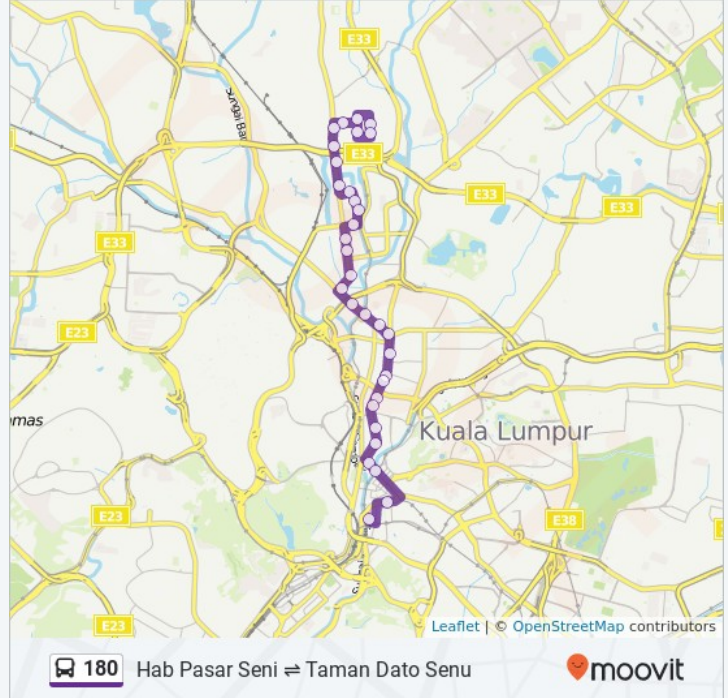

Hab Pasar Seni ⇌ Taman Dato Senu

[View In Website Mode](#)

The 180 bus line (Hab Pasar Seni ⇌ Taman Dato Senu) has 2 routes. For regular weekdays, their operation hours are: (1) Hab Pasar Seni: 5:30 AM - 11:30 PM (2) Taman Dato Senu: 6:00 AM - 11:30 PM
Use the Moovit App to find the closest 180 bus station near you and find out when is the next 180 bus arriving.

180 bus Info

Direction: Hab Pasar Seni

Stops: 32

Trip Duration: 21 min

Line Summary: Taman Dato Senu (Barat), Perumahan Taman Dato Senu, Taman Dato Senu (Utara), Pasar Malam Taman Dato Senu, Sentul Impian, Sentul Pasar, Masjid Al-Hidayah Sentul, Pangsapuri Sentul Utara, St Joseph Church, Sentul Boulevard (Utara), Sentul Boulevard (Timur), The Fennel Sentul East, The Capers Sentul East, Sjk (T) Sentul, Union Flat Sentul, Perumahan Awam Seri Terengganu, lpd Sentul, Bangunan Perkim, Damai Service Hospital, Standard Chartered Bank, Monorail Chow Kit, Batu Road, Sri Amar, Restoran Mohd Yaseem, Maju Junction, Menara Mara, Globe KI, Laman Tunku Abdul Rahman, Menara Uab, Masjid Jamek, Kota Raya, Hab Pasar Seni, Platform A

Menara Mara

Globe K1

Laman Tunku Abdul Rahman

Menara Uab

Masjid Jamek

Jalan Tun Perak, Kuala Lumpur

Kota Raya

Hab Pasar Seni, Platform A

Jalan Hang Kasturi, Kuala Lumpur

Direction: Taman Dato Senu

24 stops

[VIEW LINE SCHEDULE](#)

Hab Pasar Seni, Platform A

Jalan Hang Kasturi, Kuala Lumpur

Kota Raya

Lrt Masjid Jamek