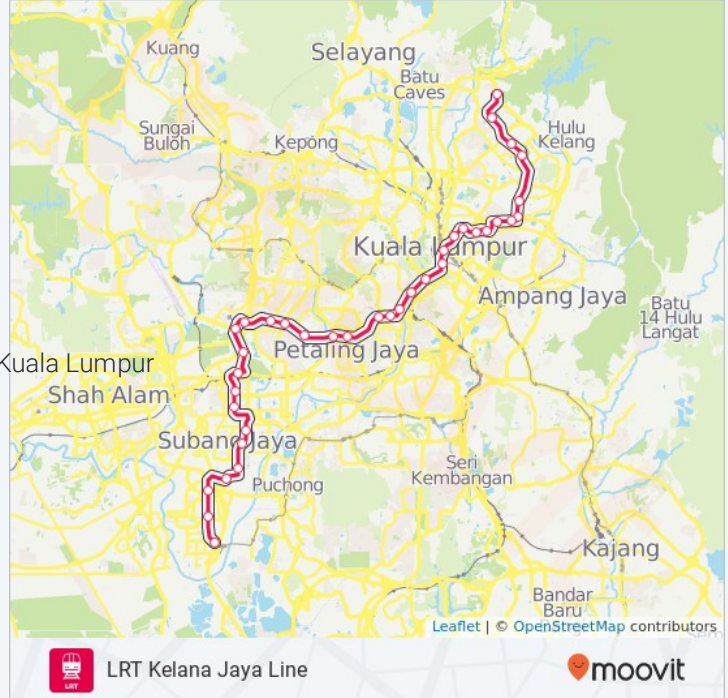

5 mrt & lrt Info

Direction: Gombak

Stops: 37

Trip Duration: 84 min

Line Summary: Putra Heights, Subang Alam, Alam Megah, USJ 21, Wawasan, Taipan, USJ 7, SS 18, SS 15, Subang Jaya, Glenmarie, Ara Damansara, Lembah Subang, Kelana Jaya, Taman Bahagia, Taman Paramount, Asia Jaya, Taman Jaya, Universiti, Kerinchi, Abdullah Hukum, Bangsar, KL Sentral, Pasar Seni, Masjid Jamek, Dang Wangi, Kampung Baru, KLCC, Ampang Park, Damai, Dato' Keramat, Jelatek, Setiawangsa, Sri Rampai, Wangsa Maju, Taman Melati, Gombak

Dato' Keramat

Jelatek

Jalan Keramat Dalam, Kuala Lumpur

Setiawangsa

Sri Rampai

Wangsa Maju

Jalan 1/27a, Kuala Lumpur

Taman Melati

Gombak

Direction: Putra Heights

37 stops

[VIEW LINE SCHEDULE](#)

Gombak

Taman Melati

Wangsa Maju

Jalan 1/27a, Kuala Lumpur

5 mrt & Irt Info

Direction: Putra Heights

Stops: 37

Trip Duration: 85 min

Line Summary: Gombak, Taman Melati, Wangsa Maju, Sri Rampai, Setiawangsa, Jelatek, Dato' Keramat, Damai, Ampang Park, KLCC, Kampung Baru, Dang Wangi, Masjid Jamek, Pasar Seni, KL Sentral, Bangsar, Abdullah Hukum, Kerinchi, Universiti, Taman Jaya, Asia Jaya, Taman Paramount, Taman Bahagia, Kelana Jaya, Lembah Subang, Ara Damansara, Glenmarie, Subang Jaya, SS 15, SS 18, USJ 7, Taipan, Wawasan, USJ 21, Alam Megah, Subang Alam, Putra Heights