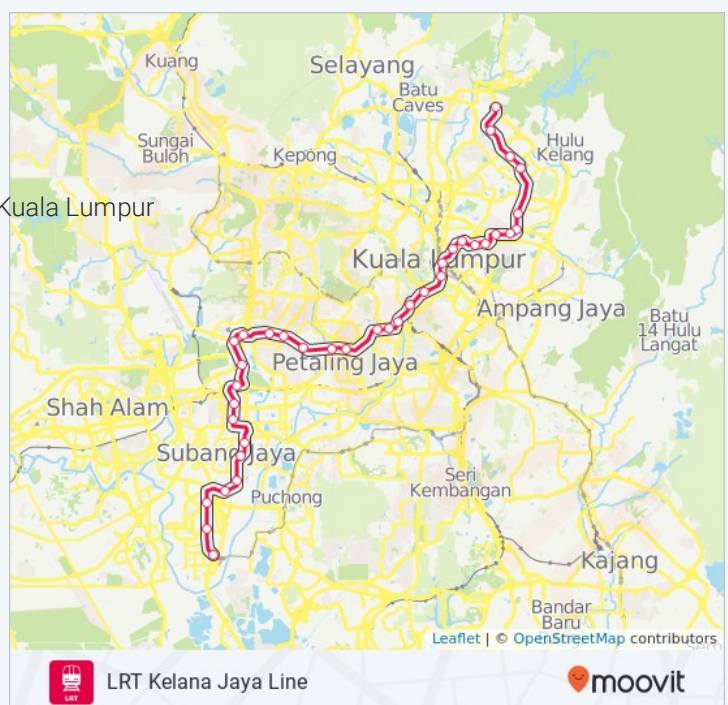

Universiti

Kerinci

Abdullah Hukum

Bangsar

KL Sentral

KL Sentral -Nu Sentral - KL Sentral Monorail pedestrian corridor, Kuala Lumpur

Pasar Seni

Masjid Jamek

KL Sentral -Nu Sentral - KL Sentral Monorail pedestrian corridor, Kuala Lumpur

Bangsar

Abdullah Hukum

Kerinci

Universiti

Taman Jaya

Asia Jaya

Taman Paramount

Taman Bahagia

5 mrt & Irt Time Schedule

Putra Heights Route Timetable:

Sunday	6:00 AM - 11:17 PM
Monday	6:00 AM - 11:35 PM
Tuesday	6:00 AM - 11:35 PM
Wednesday	6:00 AM - 11:35 PM
Thursday	6:00 AM - 11:17 PM
Friday	6:00 AM - 11:35 PM
Saturday	6:00 AM - 11:17 PM

5 mrt & Irt Info

Direction: Putra Heights

Stops: 37

Trip Duration: 85 min

Line Summary: Gombak, Taman Melati, Wangsa Maju, Sri Rampai, Setiawangsa, Jelatek, Dato' Keramat, Damai, Ampang Park, KLCC, Kampung Baru, Dang Wangi, Masjid Jamek, Pasar Seni, KL Sentral, Bangsar, Abdullah Hukum, Kerinchi, Universiti, Taman Jaya, Asia Jaya, Taman Paramount, Taman Bahagia, Kelana Jaya, Lembah Subang, Ara Damansara, Glenmarie, Subang Jaya, SS 15, SS 18, USJ 7, Taipan, Wawasan, USJ 21, Alam Megah, Subang Alam, Putra Heights