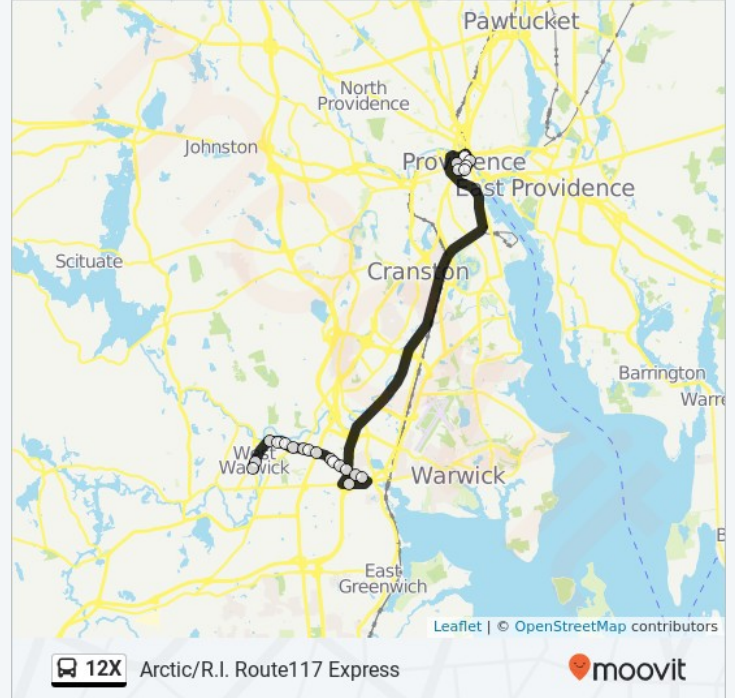

Memorial Boulevard, Providence

Rt 117 Park&Ride

Tollgate Ns Emily

44 Emily Ln, Warwick

Tollgate At 215 Tollgate

228 Toll Gate Rd, Warwick

Tollgate At 330 Tollgate

370 Toll Gate Rd, Warwick

Tollgate FS Bald Hill

Toll Gate Rd, Warwick

Tollgate At 979 Tollgate

979 Toll Gate Rd, Warwick

Tollgate Opp 1060 Tollgate

1055 Toll Gate Rd, Warwick

Providence After New London

329 Providence St, Warwick

Providence At 268 Providence

268 Providence St, West Warwick

Providence At 230 Providence

232 Providence St, West Warwick

Providence Opp 199 Providence

199 Providence St, West Warwick

Providence Ns Hay

186 Providence St, West Warwick

Main Opp 1200 Main

1191 Main St, West Warwick

Main FS Washington

1283 Main St, West Warwick

Direction: Providence

15 stops

[VIEW LINE SCHEDULE](#)

Bank Before Main