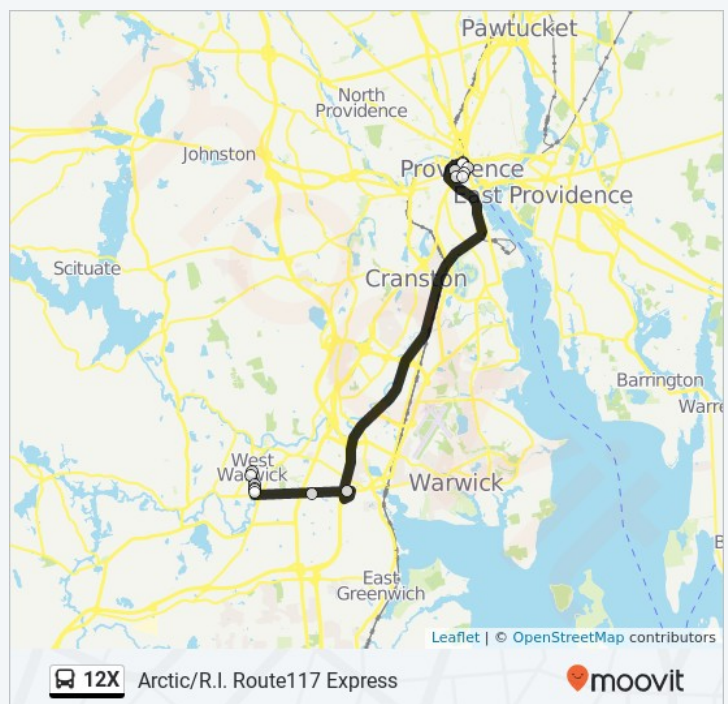

Memorial Boulevard, Providence

Rt 117 Park&Ride

Tollgate Ns Emily

44 Emily Ln, Warwick

Tollgate At 215 Tollgate

228 Toll Gate Rd, Warwick

Tollgate At 330 Tollgate

370 Toll Gate Rd, Warwick

Weybosset Opp Eddy

159 Weybosset St, Providence

Weybosset Before Post Office Court

1 Exchange St, Providence

12X bus Time Schedule

Providence Route Timetable:

Sunday	Not Operational
Monday	6:43 AM - 7:43 AM
Tuesday	6:43 AM - 7:43 AM
Wednesday	6:43 AM - 7:43 AM
Thursday	6:43 AM - 7:43 AM
Friday	6:43 AM - 7:43 AM
Saturday	Not Operational

12X bus Info

Direction: Providence

Stops: 15

Trip Duration: 45 min

Line Summary: Bank Before Main, Main FS Washington, Main At 1387 Main, Main At 1425 Main, Main At 1445 Main, Main Ns W Warwick, Centerville Rd After Ymca, Rt 117 Park&Ride, Memorial Ns Exchange, Kennedy Plaza (Stop X), Sabin Midblock Ri Convention Center, Empire Opp Westminster, Weybosset Ns Richmond, Weybosset Opp Eddy, Weybosset Before Post Office Court