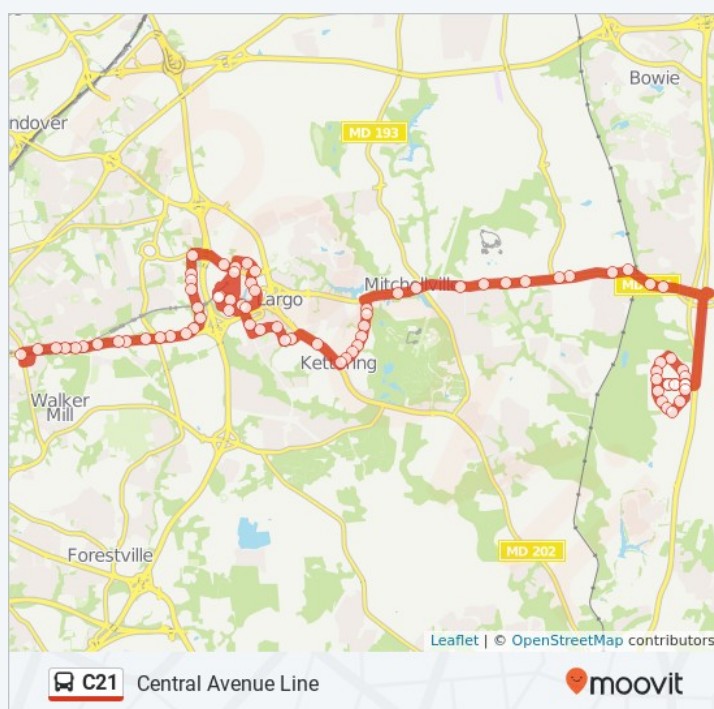

Kettering Dr & Kettering Ct

409 Kettering Dr, Kettering

Kettering Dr & Largo Rd

423 Kettering Dr, Kettering

Largo Rd & Castleton Dr

Castleton Circle, Lake Arbor

Honeysuckle Ct, Kettering Dr & Bennington Dr, Kettering Dr & Kettering Ct, Kettering Dr & Largo Rd, Largo Rd & Castleton Dr, Campus Way South & College Station, Campus Way South & Prince Pl, Prince Pl & The Pines, Prince Pl & Commerce Pl, Harry S Truman Dr & Capital Ln, Harry S Truman Dr & Largo Center Dr, Harry S Truman Dr & Lottsford Rd, N Harry S Truman Dr & Largo Dr (W), Largo Town Center Station & Bus Bay, Largo Dr W & #9301, Largo Dr W & Lottsford Rd, Largo Center Dr & N Harry S Truman Dr, Largo Center Dr & Lake Pointe Ct, Largo Center Dr & Zachery St, Apollo Dr & Arena Dr, Apollo Dr & Mercantile Ln, Lottsford Rd & Arena Dr, Arena Dr & Capital Center Blvd, Brightseat Rd & Arena Dr, Brightseat Rd & Jericho Residences, Brightseat Rd & Centre Point Office Pk, Brightseat Rd & #8912, Brightseat Rd & #416, Brightseat Rd & #400, Brightseat Rd & Glen Valley Dr, Central Ave & Brightseat Rd, Central Av & Norair Av, Central Ave & Garrett A Morgan Blvd, Central Ave & Westhampton Ave, Central Ave & Jonquil Ave, Central Ave & #7800, Central Av & Hill Rd, Central Ave & Gentry La, Central Ave & Pepper Mill Dr, Central Av & Daimler Dr, Central Av & Cindy La, Central Av & Soper La, Addison Rd Station

Campus Way South & College Station

10013 Campus Way S, Lake Arbor

Campus Way South & Prince Pl

Campus Way South, Largo

Prince Pl & The Pines**Prince Pl & Commerce Pl**

Prince Royal Place, Lake Arbor

Harry S Truman Dr & Capital Ln**Harry S Truman Dr & Largo Center Dr****Harry S Truman Dr & Lottsford Rd**

Lottsford Road, Lake Arbor

N Harry S Truman Dr & Largo Dr (W)**Largo Town Center Station & Bus Bay****Largo Dr W & #9301****Largo Dr W & Lottsford Rd****Largo Center Dr & N Harry S Truman Dr**

Largo Center Drive, Lake Arbor