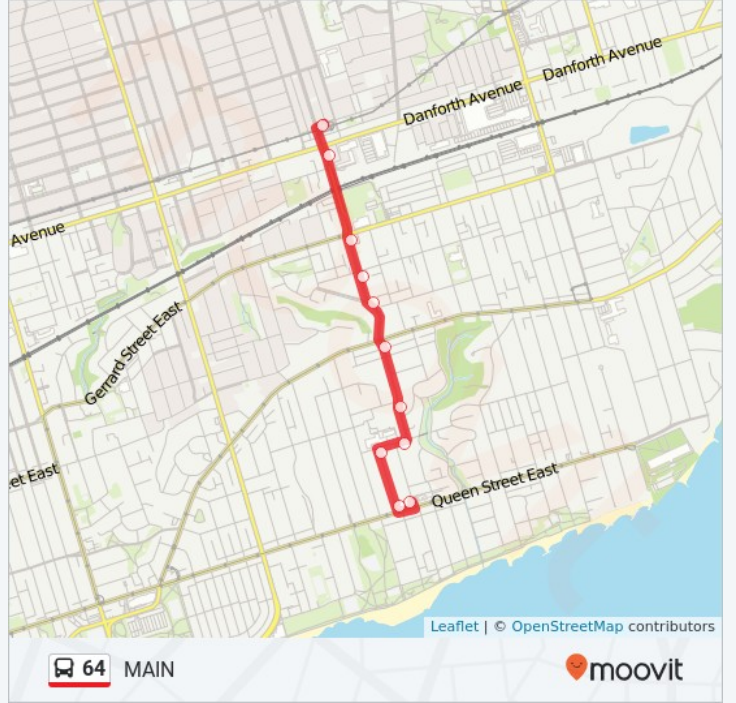

Use the Moovit App to find the closest 64 bus station near you and find out when is the next 64 bus arriving.

**Direction: 64 - Main Street Station**

11 stops

[VIEW LINE SCHEDULE](#)

**Wineva Ave At Queen St East**

2100 Queen St E, Toronto

**Hambly Ave At Queen St East North Side**

2072 Queen St E, Toronto

**Hambly Ave At Williamson Rd**

63 Hambly Ave, Toronto

**Williamson Rd At Southwood Dr**

55 Williamson Rd, Toronto

**Main St At Gerrard St East**

155 Main St, Toronto

**Main St At Danforth Ave**

275 Main Street, Toronto

**Main St Station**

327 Main St, Toronto

**64 bus Time Schedule**

64 - Main Street Station Route Timetable:

**Direction:** 64 - Main Street Station

**Stops:** 11

**Trip Duration:** 10 min

**Line Summary:** Wineva Ave At Queen St East, Hambly Ave At Queen St East North Side, Hambly Ave At Williamson Rd, Williamson Rd At Southwood Dr, Southwood Dr At Glen Ames, Southwood Dr At Kingston Rd, Main St At Lyall Ave North Side, Main St At Swanwick Ave, Main St At Gerrard St East, Main St At Danforth Ave, Main St Station