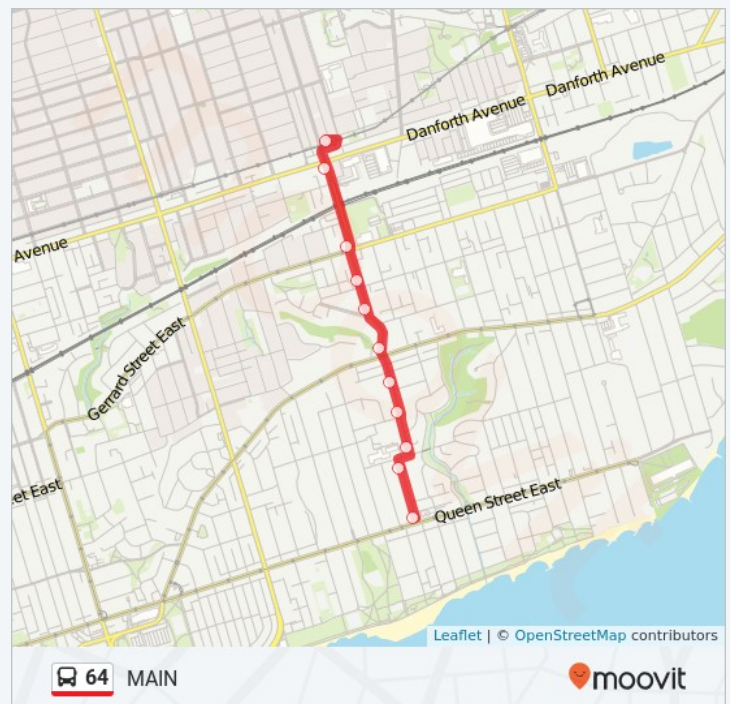

### Wineva Ave At Williamson Rd South Side

224 Wineva Ave, Toronto

### Wineva Ave At Queen St East

2100 Queen St E, Toronto

## 64 bus Time Schedule

64 - Queen Route Timetable:

Sunday	Not Operational
Monday	12:03 AM - 11:43 PM
Tuesday	12:03 AM - 11:43 PM
Wednesday	12:03 AM - 11:43 PM
Thursday	12:03 AM - 11:43 PM
Friday	12:03 AM - 11:43 PM
Saturday	12:03 AM - 1:23 AM

## 64 bus Info

**Direction:** 64 - Queen

**Stops:** 11

**Trip Duration:** 10 min

**Line Summary:** Main St Station, Main St At Danforth Ave South Side, Main St At Gerrard St East, Main St At Swanwick Ave, Main St At Benlamond Ave, Main St At Kingston Rd, Southwood Dr At Glen Stewart Cres South Side, Southwood Dr At Glen Ames, Southwood Dr At Williamson Rd, Wineva Ave At Williamson Rd South Side, Wineva Ave At Queen St East