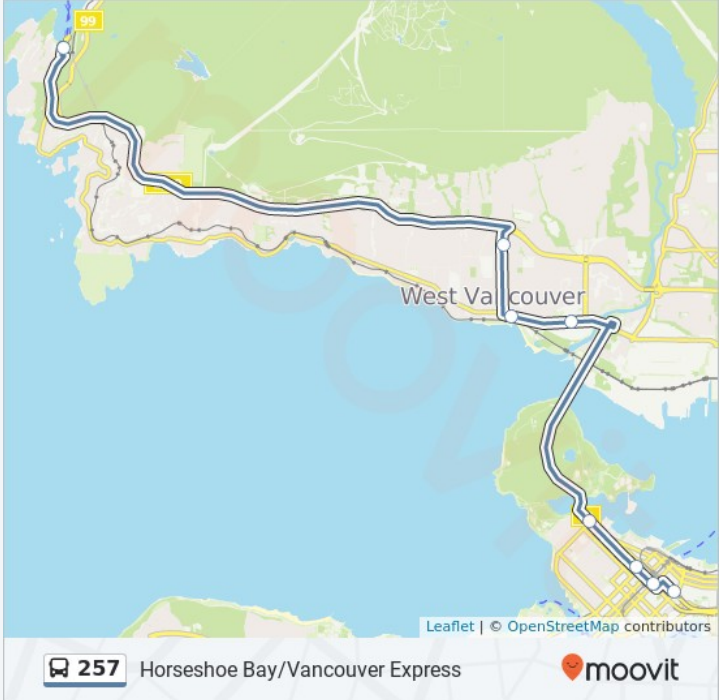

**Westbound W Georgia St @ Burrard St**  
1014 West Georgia Street, Vancouver

**Westbound W Georgia St @ Denman St**

**Wb Marine Dr At Park Royal North-**  
2002 Park Royal S, West Vancouver

**Westbound Marine Dr @ 14 St**  
1403 Marine Dr, West Vancouver

**Direction:** 257 Horseshoe Bay Express

**Stops:** 8

**Trip Duration:** 39 min

**Line Summary:** Westbound Dunsmuir St @ Cambie St, Westbound W Georgia St @ Seymour St, Westbound W Georgia St @ Burrard St, Westbound W Georgia St @ Denman St, Wb Marine Dr At Park Royal North-, Westbound Marine Dr @ 14 St, Northbound 15 St @ Ottawa Ave, Keith Rd @ Horseshoe Bay Ferry Terminal

## Direction: 257 Vancouver Express

9 stops

[VIEW LINE SCHEDULE](#)

## 257 bus Info

**Direction:** 257 Vancouver Express

**Stops:** 9

**Trip Duration:** 36 min

**Line Summary:** Keith Rd @ Horseshoe Bay Ferry Terminal, Southbound 15 St @ Ottawa Ave, Eastbound Marine Dr @ 14 St, Eb Marine Dr At Park Royal South--, Eastbound Marine Dr Offramp @ Lions Gate Bridge, Eastbound W Georgia St @ Denman St, Eb W Georgia St Fs Burrard St-, Eastbound W Georgia St @ Seymour St, Westbound Dunsmuir St @ Cambie St