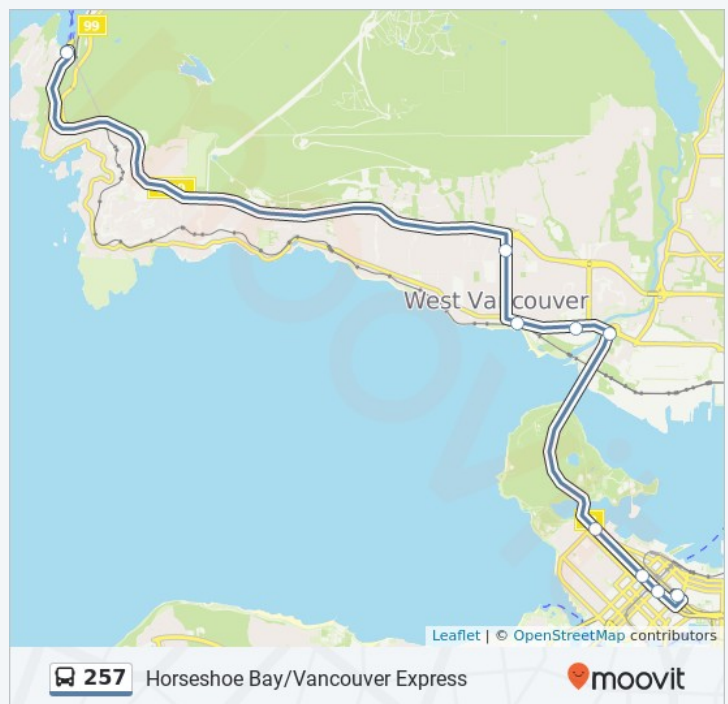

**Direction: 257 Horseshoe Bay Express**

8 stops

[VIEW LINE SCHEDULE](#)

**Westbound Dunsmuir St @ Cambie St**  
250 West Pender Street, Vancouver

**Westbound W Georgia St @ Seymour St**  
753 Seymour Street, Vancouver

**Direction:** 257 Horseshoe Bay Express

**Stops:** 8

**Trip Duration:** 39 min

**Line Summary:** Westbound Dunsmuir St @ Cambie St, Westbound W Georgia St @ Seymour St, Westbound W Georgia St @ Burrard St, Westbound W Georgia St @ Denman St, Wb Marine Dr At Park Royal North-, Westbound Marine Dr @ 14 St, Northbound 15 St @ Ottawa Ave, Keith Rd @ Horseshoe Bay Ferry Terminal

### Eastbound Marine Dr Offramp @ Lions Gate Bridge

## 257 bus Info

**Direction:** 257 Vancouver Express

**Stops:** 9

**Trip Duration:** 36 min

**Line Summary:** Keith Rd @ Horseshoe Bay Ferry Terminal, Southbound 15 St @ Ottawa Ave, Eastbound Marine Dr @ 14 St, Eb Marine Dr At Park Royal South--, Eastbound Marine Dr Offramp @ Lions Gate Bridge, Eastbound W Georgia St @ Denman St, Eb W Georgia St Fs Burrard St-, Eastbound W Georgia St @ Seymour St, Westbound Dunsmuir St @ Cambie St