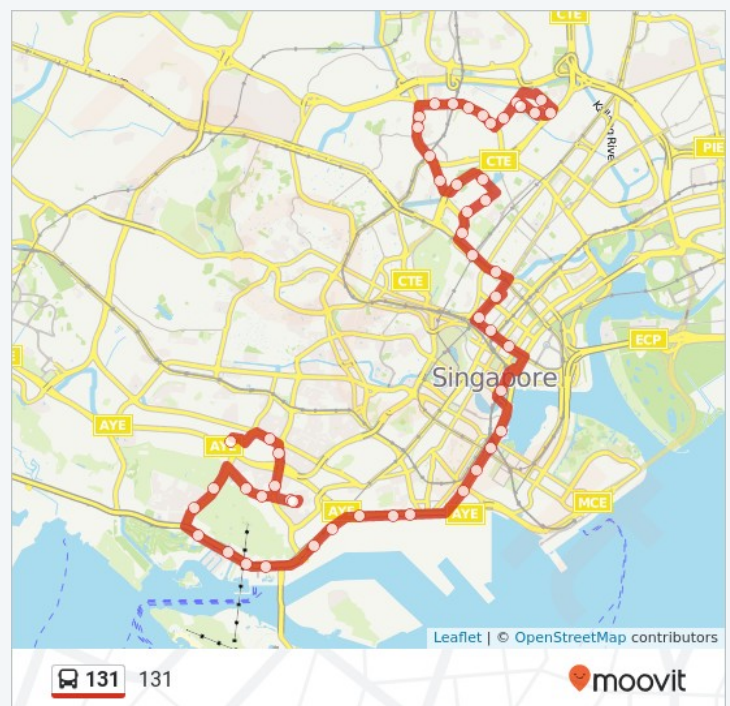

25 Bencoolen Street, Singapore

Bras Basah Rd - Aft Bras Basah Stn Exit A (04179)

75 Victoria Street, Singapore

Bras Basah Rd - Raffles Hotel (02049)

1 Beach Road, Singapore

Connaught Dr - Opp S'Pore Cricket Club (02029)

0 Connaught Drive, Singapore

Collyer Quay - Oue Bayfront (03019)

50 Collyer Quay, Singapore

Raffles Quay - One Raffles Quay (03059)

Raffles Quay, Singapore

Shenton Way - Uic Bldg (03129)

3A Shenton Way, Singapore

Shenton Way - Opp Axa Twr (03217)

8 Shenton Way, Singapore

Keppel Rd - Opp Customs Port Br Hq (05649)

Keppel Rd - Opp Former Railway Stn (14061)

One Raffles Quay (03059), Shenton Way - Uic Bldg (03129), Shenton Way - Opp Axa Twr (03217), Keppel Rd - Opp Customs Port Br Hq (05649), Keppel Rd - Opp Former Railway Stn (14061), Keppel Rd - Keppel Workshop (14071), Keppel Rd - Tg Pagar Dp Blk F5 (14081), Keppel Rd - Opp Keppel Dp Blk 517 (14101), Telok Blangah Rd - Vivocity (14141), Telok Blangah Rd - Harbourfront Stn Exit B (14121), Telok Blangah Rd - Caribbean At Keppel Bay (14131), Telok Blangah Rd - Opp Chr Community Chapel (14151), Henderson Rd - Blk 54 (14041), Henderson Rd - Aft Telok Blangah Hts (14051), Telok Blangah Way - Blk 25 (14279), Telok Blangah Way - Opp Blk 27 (14299), Bt Purmei Ave - Opp Blk 109 (14389), Bt Purmei Ave - Blk 109 (14381), Lower Delta Rd - St. Theresa's Convent (14031), Lower Delta Rd - Cendex Ctr (10361), Jln Bt Merah - Opp Blk 120 (10081), Bt Merah Ctrl - Bt Merah Int (10009)