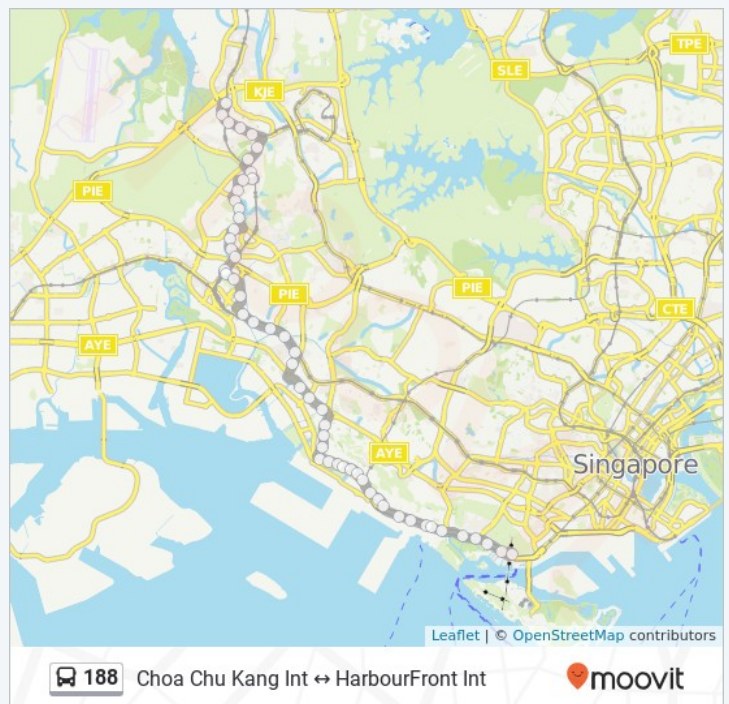

30 Jalan Lempeng, Singapore

C'Wealth Ave West - Bef Toh Tuck Ave (28011)

Boon Lay Way - Aft Toh Tuck Ave (28021)

Boon Lay Way - Bef The Synergy (28031)

Boon Lay Way - The Synergy (28041)

Toh Guan Rd - Imm Bldg (28659)

30 Toh Guan Road, Singapore

Toh Guan Rd - Blk 286a (28649)

286A Toh Guan Road, Singapore

(17131), Aye - Clementi Stadium (17141), Clementi Ave 6 - Regent Pk (17059), C'wealth Ave West - Nan Hua Pr Sch (20101), C'wealth Ave West - Bef Toh Tuck Ave (28011), Boon Lay Way - Aft Toh Tuck Ave (28021), Boon Lay Way - Bef The Synergy (28031), Boon Lay Way - The Synergy (28041), Toh Guan Rd - Imm Bldg (28659), Toh Guan Rd - Blk 286a (28649), Toh Guan Rd - Blk 288e (28639), Jurong East Ctrl - Blk 241 (28621), Bt Batok Ave 1 - Blk 190 (43691), Bt Batok West Ave 6 - Blk 185 (43379), Bt Batok West Ave 6 - Blk 146 (43329), Bt Batok West Ave 3 - Opp Blk 127 (43409), Bt Batok West Ave 2 - Bef Bt Batok West Ave 5 (43469), Bt Batok West Ave 2 - Opp Blk 305 (43479), Bt Batok West Ave 2 - Opp Blk 315 (43489), Bt Batok West Ave 4 - Blk 419 (43499), Bt Batok West Ave 7 - Opp Blk 336 (43839), Bt Batok West Ave 7 - Hometeamns (43649), Bt Batok West Ave 5 - Bt Batok Driving Ctr (43521), Bt Batok Rd - Aft Bt Batok West Ave 5 (44161), Bt Batok Rd - Opp Bt Batok Fire Stn (44151), Choa Chu Kang Way - Opp Blk 113 (44129), Choa Chu Kang Way - Opp Blks 237/239 (44449), Choa Chu Kang Way - Blk 277 (44459), Choa Chu Kang Way - Blk 414 (44469), Choa Chu Kang Loop - Choa Chu Kang Int (44009)