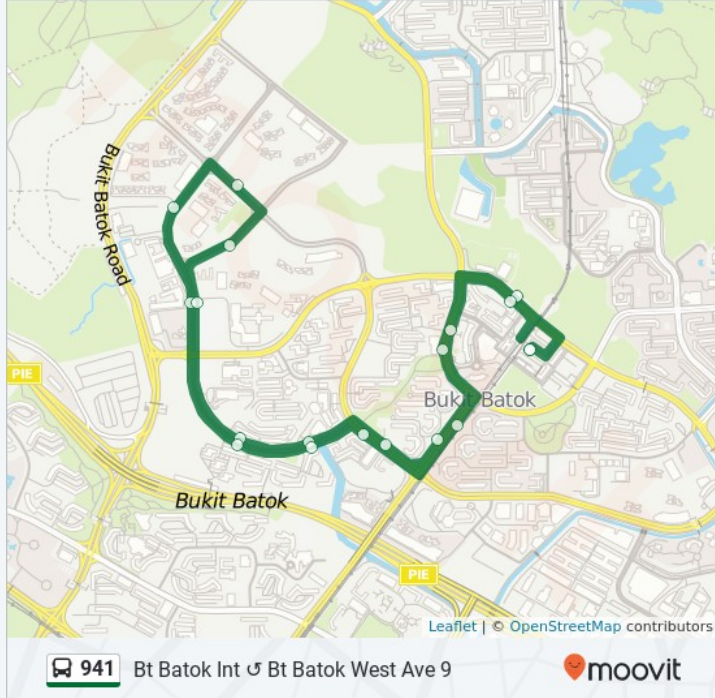

 **941**

Bt Batok Int ↻ Bt Batok West Ave 9

[View In Website Mode](#)

The 941 bus line Bt Batok Int ↻ Bt Batok West Ave 9 has one route. For regular weekdays, their operation hours are:
 (1) Bt Batok Int: 12:01 AM - 11:47 PM
 Use the Moovit App to find the closest 941 bus station near you and find out when is the next 941 bus arriving.

941 bus Info

Direction: Bt Batok Int

Stops: 19

Trip Duration: 22 min

Line Summary: Bt Batok Ctrl - Bt Batok Int (43009), Bt Batok Ctrl - Blk 628 (43419), Bt Batok Ctrl - Opp Blk 120 (43399), Bt Batok Ave 1 - Opp Blk 102 (43389), Bt Batok West Ave 6 - Blk 185 (43379), Bt Batok West Ave 8 - Blk 183 (43369), Bt Batok West Ave 8 - Blk 169 (43359), Bt Batok West Ave 8 - Dulwich College (40321), Bt Batok West Ave 8 - Bef Blk 440a (40341), Bt Batok West Ave 6 - Opp Blk 461c (40359), Bt Batok West Ave 9 - Blk 448b (40339), Bt Batok West Ave 8 - Millennia Institute (40329), Bt Batok West Ave 8 - Blk 168 (43351), Bt Batok West Ave 8 - Blk 154a (43361), Bt Batok West Ave 6 - Blk 109 (43371), Bt Batok Ave 1 - Blk 102 (43381), Bt Batok Ctrl - Bt Batok Cc (43391), Bt Batok Ctrl - Opp Blk 628 (43411), Bt Batok Ctrl - Bt Batok Int (43009)

Bt Batok West Ave 6 - Blk 109 (43371)

109 Bukit Batok West Avenue 6, Singapore

Bt Batok Ave 1 - Blk 102 (43381)

Bt Batok Ctrl - Bt Batok Cc (43391)

21 Bukit Batok Central, Singapore

Bt Batok Ctrl - Opp Blk 628 (43411)

Bt Batok Ctrl - Bt Batok Int (43009)

Bukit Batok Bus Interchange, Singapore

941 bus time schedules and route maps are available in an offline PDF at moovit.com. Use the [Moovit App](#) to see live bus times, train schedule or subway schedule, and step-by-step directions for all public transit in Singapore.