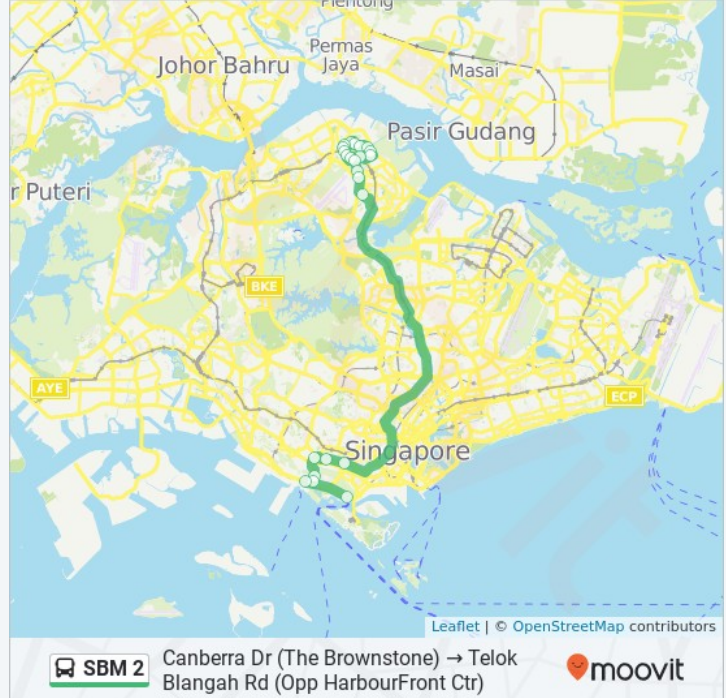

**Alexandra Rd - Bef Psa Bldg (15049)**

Alexandra Road, Singapore

---

**Pasir Panjang Rd - Mapletree Business City (15159)**

---

**Telok Blangah Rd - Harbourfront Stn Exit A (14129)**

SBM 2 bus time schedules and route maps are available in an offline PDF at moovit.com. Use the [Moovit App](#) to see live bus times, train schedule or subway schedule, and step-by-step directions for all public transit in Singapore.