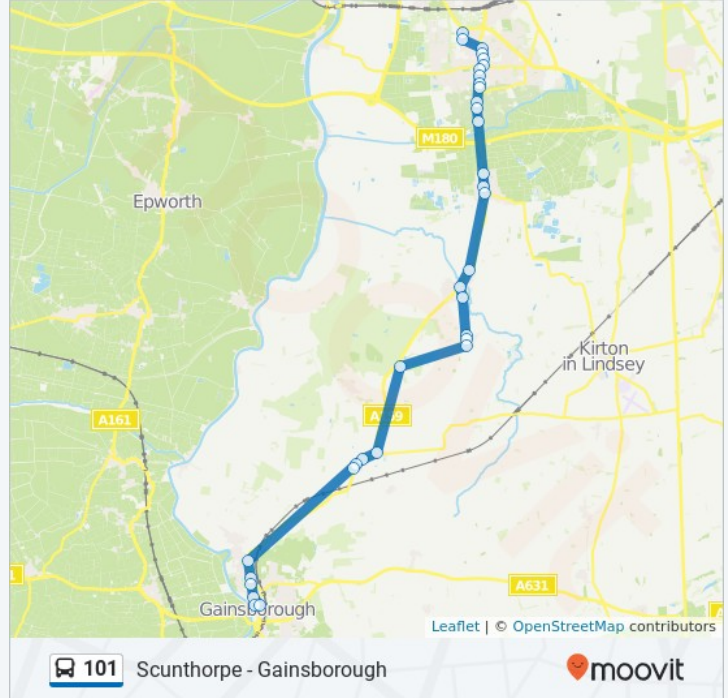

Brumby Corner, Old Brumby

Hopkins Avenue, Scunthorpe

Priory Hotel, Ashby

Ashby Turn

Burringham Road, Scunthorpe

Messingham Road, Scunthorpe

Angerstein Road, Scunthorpe

Ancaster Court, Scunthorpe

Ashby Turn

Priory Hotel, Ashby

Ashby Road Surgery, Scunthorpe

Hopkins Avenue, Scunthorpe

Peveril Avenue, Scunthorpe

North Lindsey College, Scunthorpe

101 bus time schedules and route maps are available in an offline PDF at moovit.com. Use the [Moovit App](#) to see live bus times, train schedule or subway schedule, and step-by-step directions for all public transit in East Midlands.