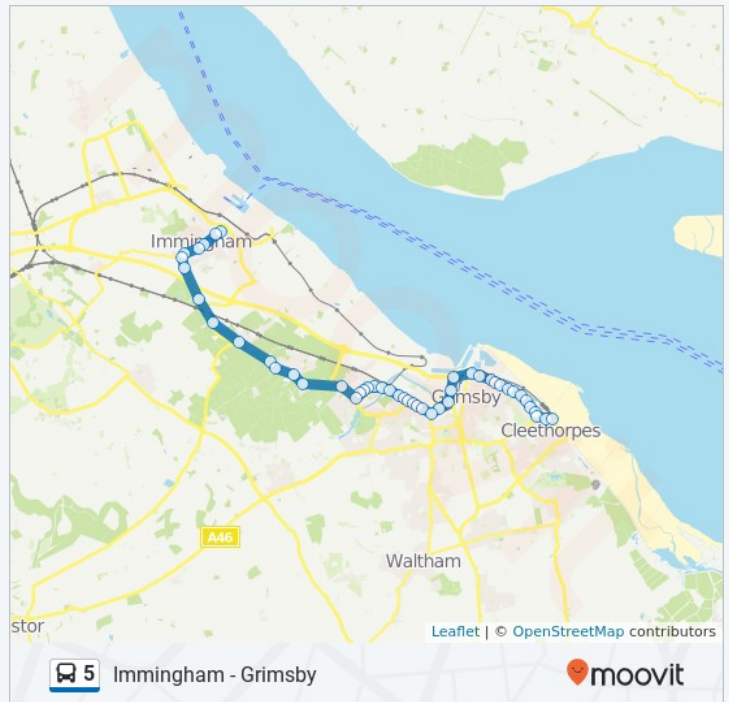

Roseveare Avenue, West Marsh

Roseveare Avenue, Grimsby

Naseby Drive, West Marsh

Lynton Parade, West Marsh

Marshall Avenue, West Marsh

Littlefield Lane, West Marsh

Cartergate, West Marsh

Old Market Place, Grimsby

Bethlehem Street, Grimsby

Riverhead Exchange, Grimsby (F)

Dial Square, Grimsby

Victoria Retail Park, Grimsby

Lower Spring Street, Grimsby

Riby Square East-Bound, East Marsh (2)

Tomline Street, Grimsby

Levington Street, East Marsh

Weelsby Street, East Marsh

Ramsdens, East Marsh

Park Street, Cleethorpes

Barcroft Street, Cleethorpes

Imperial Avenue, Cleethorpes

Fuller Street, Cleethorpes

Suggitts Lane, Cleethorpes

Pelham Road, Cleethorpes

Barcroft Street, Cleethorpes, Imperial Avenue, Cleethorpes, Fuller Street, Cleethorpes, Suggitts Lane, Cleethorpes, Pelham Road, Cleethorpes, Reynolds Street, Cleethorpes, Poplar Road, Cleethorpes, High Street, Cleethorpes (3), Sea Road, Cleethorpes Pier