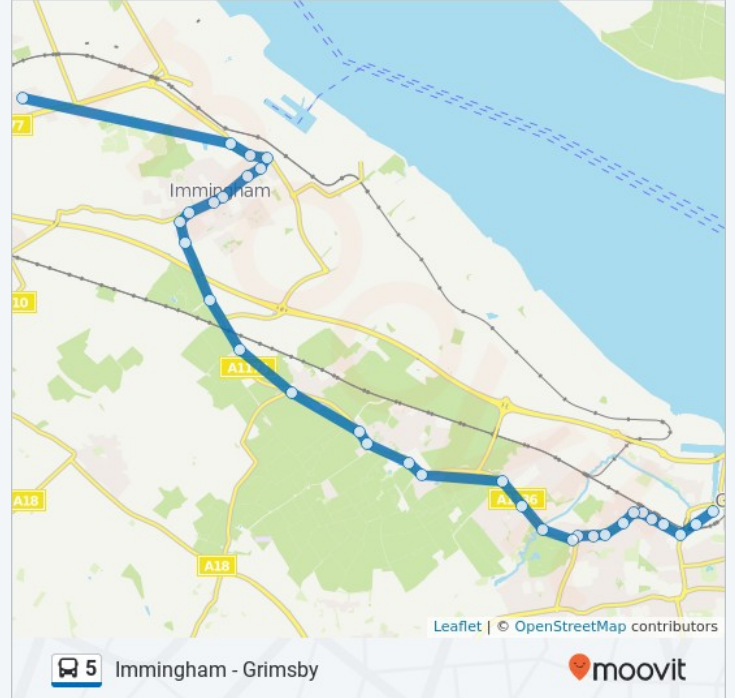

Hume Brae, Immingham

Highfield Avenue, Immingham

Margaret Street, Immingham

Civic Centre, Immingham

Worsley Road, Immingham

County Hotel, Immingham

Middleplatt Road, Immingham

Hall Park Road, Immingham

Industrial Estate, Immingham

Greengate Park, South Killingholme

Greengate Lane, South Killingholme Civil Parish