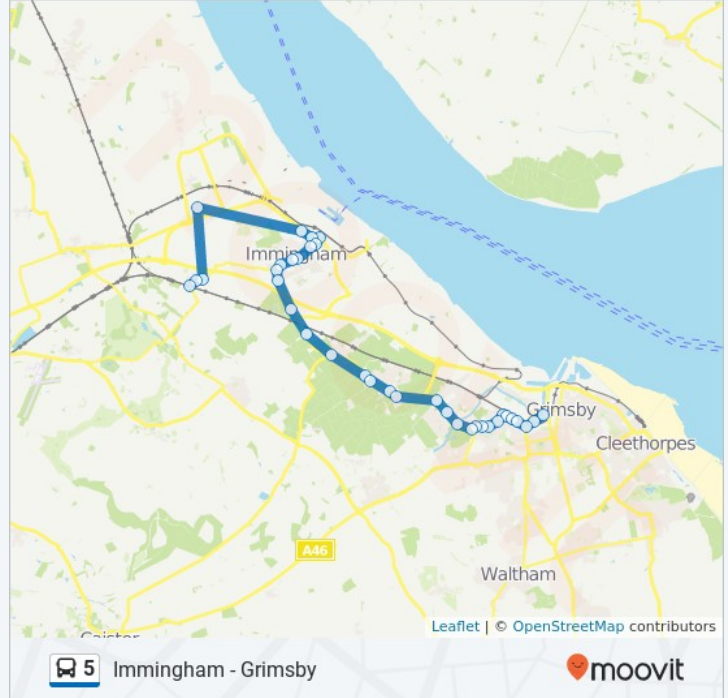

Direction: Immingham

56 stops

[VIEW LINE SCHEDULE](#)

Pleasure Island, North Sea Lane

Kings Mews, Grimsby

Events Arena, Pleasure Island

Miniature Railway, Cleethorpes

Pavilion, Cleethorpes