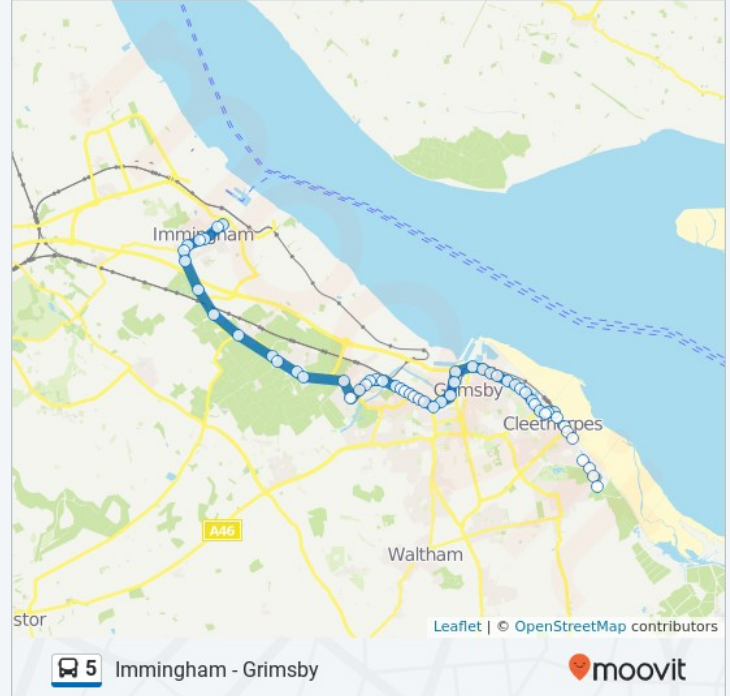

Lower Spring Street, Grimsby

Victoria Retail Park, Grimsby

Victoria Street South, Grimsby

Riverhead Exchange, Grimsby (E)

New Street, Grimsby

St James Church Stop 1, Grimsby

Bethlehem Street, Grimsby

Cartergate, West Marsh

Littlefield Lane, West Marsh

Marshall Avenue, West Marsh

Lynton Parade, West Marsh

Naseby Drive, West Marsh

Roseveare Avenue, West Marsh

Roseveare Avenue, Grimsby

Douglas Avenue, West Marsh

Grimsby Leisure Centre, Willows

Queensway, Willows

Campbell Grove, Willows

Hillary Way, Willows

Service Road 4, Grimsby

Shops, Willows

Larmour Road, Willows

Larmour Road, Grimsby

Timberley Drive, Wybers Wood

Timberley Drive, Wybers Wood

Station Road, Great Coates

Great Coates Road, Healing

School, Healing

Wisteria Drive, Healing

56 Stallingborough Road, Healing Civil Parish

Hornbeam Drive, Healing

Stallingborough Road, Healing Civil Parish

Garage, Stallingborough

B1210, Stallingborough Civil Parish