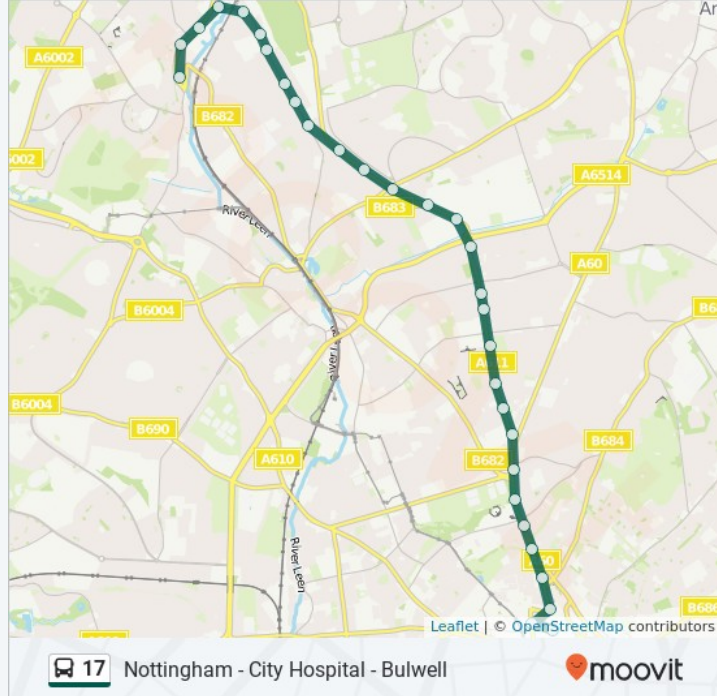

142 Hucknall Road, Nottingham

Ebury Road, Sherwood Rise

66 Ebury Road, Nottingham

Mansfield Road, Sherwood Rise

6B Hucknall Road, Nottingham

Clarendon College, Sherwood Rise

Mansfield Road, Nottingham

Forest Gates, Forest Fields

2 Wyndham Mews, Nottingham

Forest Road, Arboretum

251a Mansfield Road, Nottingham

Huntingdon Street, Nottingham

150A Mansfield Road, Nottingham

Woodborough Road, Nottingham

86-88 Mansfield Road, Nottingham

Victoria Centre, Nottingham (J1)

14 Mansfield Road, Nottingham

Ntu City Campus, Nottingham (G3)

Burton Street, Nottingham

Victoria Centre, Nottingham (T1)

27-29 Milton Street, Nottingham