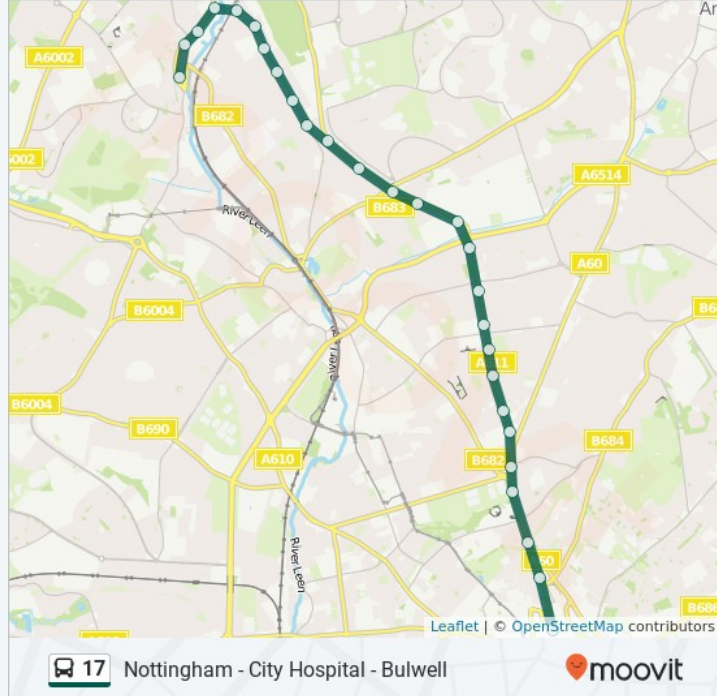

66 Ebury Road, Nottingham

Bernard Street, Sherwood Rise

99 Hucknall Road, Nottingham

Teesdale Road, Sherwood Rise

167 Hucknall Road, Nottingham

Leonard Avenue, Sherwood

298 Hucknall Road, Nottingham

Perry Road, Sherwood

Direction: Bulwell

Stops: 27

Trip Duration: 28 min

Line Summary: Victoria Centre, Nottingham (T1), Woodborough Road, Nottingham, Huntingdon Street, Nottingham, Forest Gates, Forest Fields, Clarendon College, Sherwood Rise, Mansfield Road, Sherwood Rise, Ebury Road, Sherwood Rise, Bernard Street, Sherwood Rise, Teesdale Road, Sherwood Rise, Leonard Avenue, Sherwood, Perry Road, Sherwood, Valley Road, Sherwood, City Hospital, Heathfield Road, Basford, Arnold Road, Basford, Riber Crescent, Basford, Gorse Court, Basford, Kersall Drive, Highbury Vale, Piccadilly, Highbury Vale, Pitch & Putt, Highbury Vale, Cantrell Road, Bulwell, Bancroft Street, Bulwell, Bestwood Road, Bulwell, Carey Road, Bulwell, Merchant Street, Bulwell, Duke Street, Bulwell, Bulwell Bus Station, Bulwell

Merchant Street, Bulwell

Edward Place, Nottingham

Duke Street, Bulwell

25 Robinsons Hill, Nottingham

Bulwell Bus Station, Bulwell

Vere Street, Nottingham

Direction: Nottingham

30 stops

[VIEW LINE SCHEDULE](#)

Bulwell Bus Station, Bulwell

Vere Street, Nottingham

Duke Street, Bulwell

10 Robinsons Hill, Nottingham

Merchant Street, Bulwell

301 Main Street, Nottingham

Carey Road, Bulwell