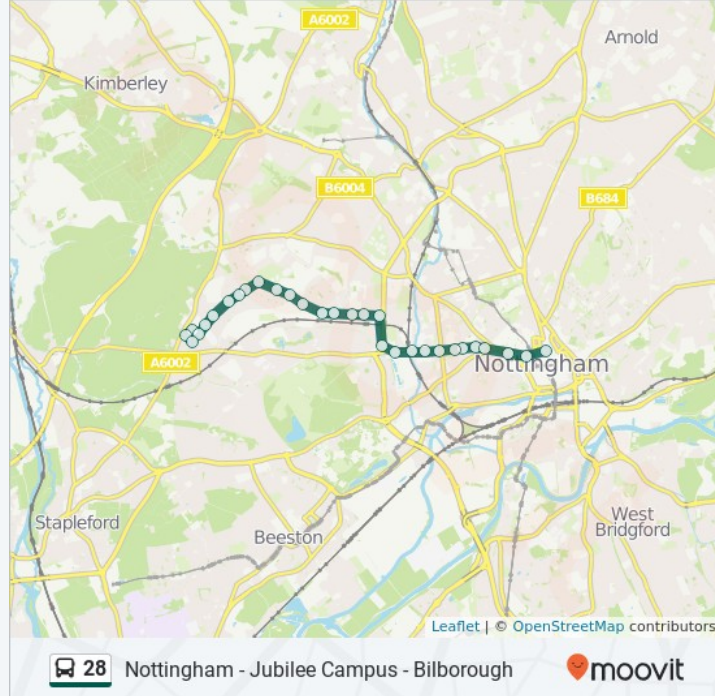

Use the Moovit App to find the closest 28 bus station near you and find out when is the next 28 bus arriving.

Direction: Bilborough

30 stops

[VIEW LINE SCHEDULE](#)

Victoria Centre, Nottingham (J6)

6 Milton Street, Nottingham

Greetwell Close, Bilborough

38 Wigman Road, Nottingham

Glaisdale Drive, Bilborough**Graylands Road, Bilborough****Bracebridge Drive End, Bilborough**

1 Bracebridge Drive, Nottingham

Darnhall Crescent, Bilborough

Westwick Road, Bilborough**Brindley Road, Bilborough**

113 Birchover Road, Nottingham

Stotfield Road, Bilborough

59 Cockington Road, Nottingham

Byley Road, Bilborough

52 Stotfield Road, Nottingham

Stotfield Road Terminus, Bilborough

17 Stotfield Road, Nottingham

Direction: Nottingham

29 stops

[VIEW LINE SCHEDULE](#)

Stotfield Road Terminus, Bilborough

17 Stotfield Road, Nottingham

Brindley Road, Bilborough

113 Birchover Road, Nottingham