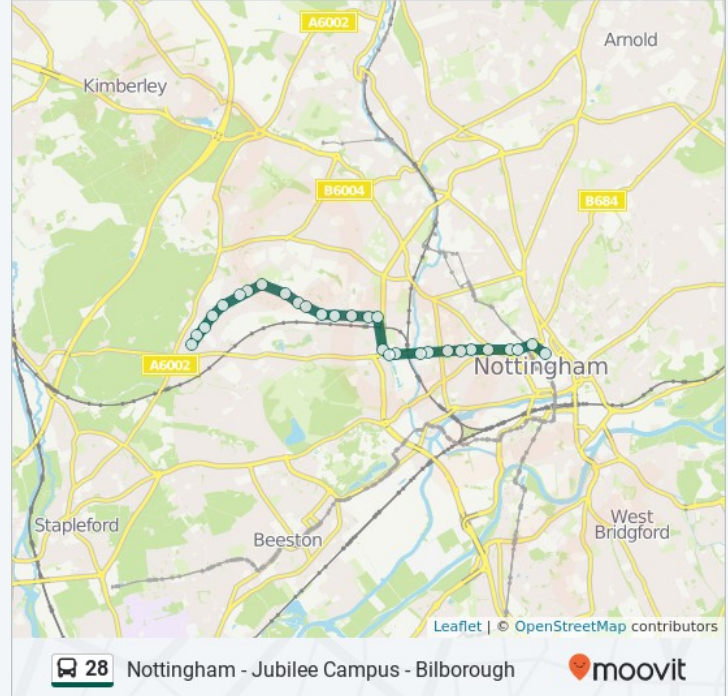

Use the Moovit App to find the closest 28 bus station near you and find out when is the next 28 bus arriving.

Direction: Bilborough

30 stops

[VIEW LINE SCHEDULE](#)

Victoria Centre, Nottingham (J6)

6 Milton Street, Nottingham

28 bus Info

Direction: Nottingham

Stops: 29

Trip Duration: 26 min

Line Summary: Stotfield Road Terminus, Bilborough, Brindley Road, Bilborough, Westwick Road, Bilborough, Tremayne Road, Bilborough, Burnside Green, Bilborough, Bracebridge Drive Shops, Bilborough, Darnhall Crescent, Bilborough, Bracebridge Drive End, Bilborough, Graylands Road, Bilborough, Glaisdale Drive, Bilborough, Greetwell Close, Bilborough, Bathurst Drive, Bilborough, Felstead Road, Bilborough, Enthorpe Street, Beechdale, Redbourne Drive, Beechdale, Beechdale Baths, Beechdale, The Crown, Wollaton, Marchwood Close, Wollaton, Kennington Road, Radford, Faraday Road, Radford, Middleton Street, Radford, Radford Boulevard, Radford, Albert Grove, Radford, Highurst Street, Radford, Canning Circus, Clarendon Street, Nottingham (Y9), Talbot Street, Nottingham (Y6), Ntu City Campus, Nottingham (G2), Victoria Centre, Nottingham (J6)

Dawes Way, Nottingham

Middleton Street, Radford

229 Ilkeston Road, Nottingham

Radford Boulevard, Radford

187 Ilkeston Road, Nottingham

Albert Grove, Radford

109 Ilkeston Road, Nottingham

Highurst Street, Radford

Victoria Centre, Nottingham (J6)

6 Milton Street, Nottingham

28 bus time schedules and route maps are available in an offline PDF at moovit.com. Use the [Moovit App](#) to see live bus times, train schedule or subway schedule, and step-by-step directions for all public transit in East Midlands.