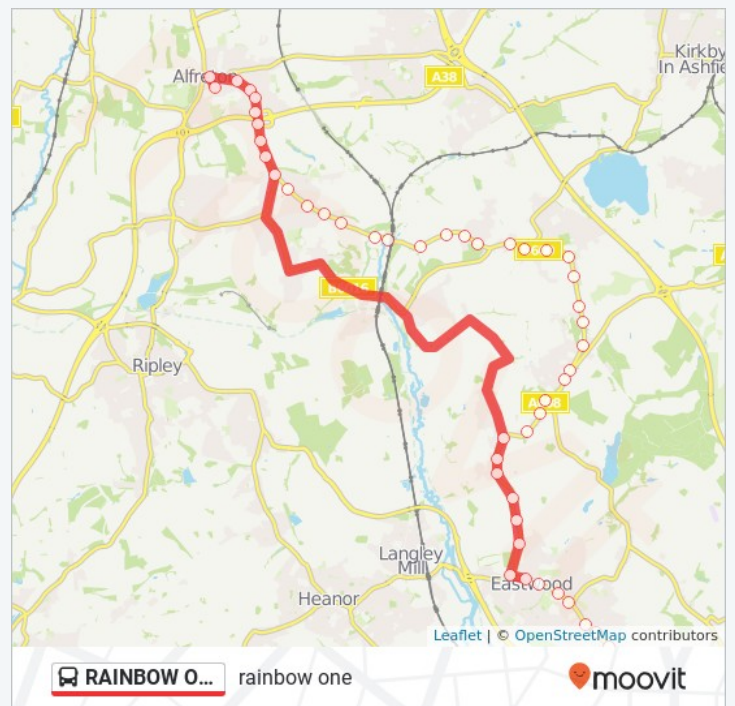

Maple Drive, Nuthall

Edward Road, Nuthall

Larkfield Road, Nuthall

The Paddocks, Nuthall Civil Parish

Nottingham Road, Kimberley

Library, Kimberley

43 Greens Lane, Kimberley Civil Parish

Nottingham Road, Giltbrook, Baker Road, Eastwood, Portland Road, Eastwood, Newthorpe Common, Newthorpe, Castle Street, Eastwood, Edward Road, Eastwood, Library, Eastwood, Alexandra Street, Eastwood, Morrisons, Eastwood, Coach Drive, Eastwood, Bed & Biscuit, Eastwood, Brinsley Headstocks, Brinsley, Post Office, Brinsley, St James Church, Brinsley, Broad Lane, Brinsley, Cordy Lane, Brinsley, Cordy Lane, Underwood, Cordy Lane Top, Underwood, Felley Mill Lane, Underwood, Institute, Underwood (A), Beech Road, Underwood, School Road, Bagthorpe, Middlebrook Road, Bagthorpe, Nottingham Road, Selston, Annesley Lane, Selston, Wood Nook Close, Selston, Lea Lane, Selston, Infants School, Selston, Lindley Street, Selston Green, Recreation Ground, Selston Green, Pingle Hill, Selston Green, Alfreton Road, Jubilee, Erewash Street, Pye Bridge, Main Road, Pye Bridge, Riddings House, Somercotes, Black Horse, Somercotes, Windmill Rise, Somercotes, Market Place, Somercotes, High Street, Somercotes, Wimsey Way, Cotes Park, Cotes Park Lane, Cotes Park, Monk Road, Cotes Park, Pease Hill, Alfreton, Flowery Leys Lane, Peasehill Estate, Prospect Street, Alfreton, Ellesmere Avenue, Alfreton, High Street, Alfreton (7), Bus Station, Alfreton (2)