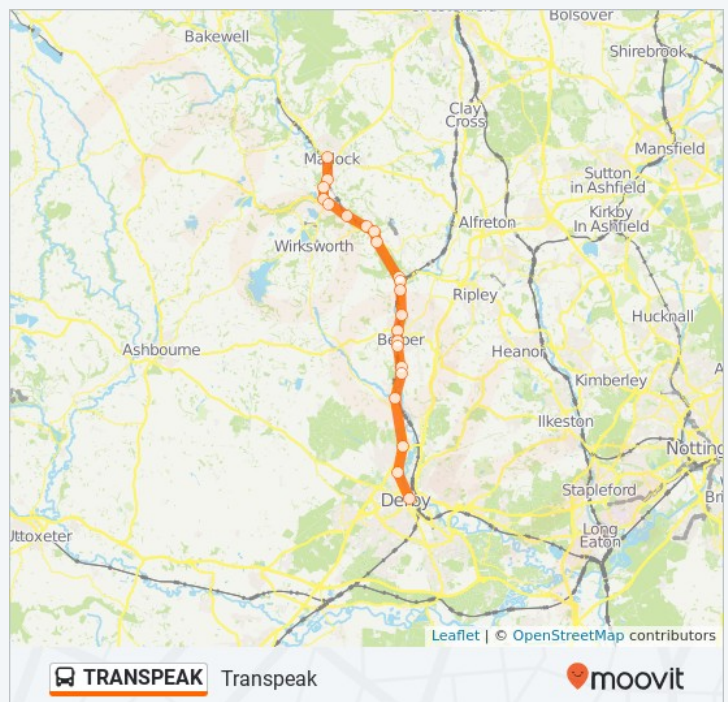

Homesford Cottage, Whatstandwell

Highpeak Junction, Cromford

Cross Roads, Cromford

Masson Mills, Matlock Bath

South End, Matlock Bath Civil Parish

Fishpond Hotel, Matlock Bath

Cable Car, Matlock Bath

Interchange, Matlock (1)

TRANSPEAK bus Time Schedule

Matlock Route Timetable:

Sunday	Not Operational
Monday	6:30 AM - 7:50 PM
Tuesday	6:30 AM - 7:50 PM
Wednesday	6:30 AM - 7:50 PM
Thursday	6:30 AM - 7:50 PM
Friday	6:30 AM - 7:50 PM
Saturday	Not Operational

TRANSPEAK bus Info

Direction: Matlock

Stops: 22

Trip Duration: 40 min

Line Summary: Bus Station, Derby (4), Broadway, Darley Abbey, Park Lane, Allestree, Co-Op, Duffield, Strutt Arms, Milford, New Inn, Milford, Babington Hospital, Belper, Bus Garage, Belper (1), Mill, Belper, Broadholme Lane End, Belper, White House, Ambergate, Hurt Arms, Ambergate, Chase Road, Ambergate, Derwent Bridge, Whatstandwell, Merebrook, Whatstandwell, Homesford Cottage, Whatstandwell, Highpeak Junction, Cromford, Cross Roads, Cromford, Masson Mills, Matlock Bath, Fishpond Hotel, Matlock Bath, Cable Car, Matlock Bath, Interchange, Matlock (1)