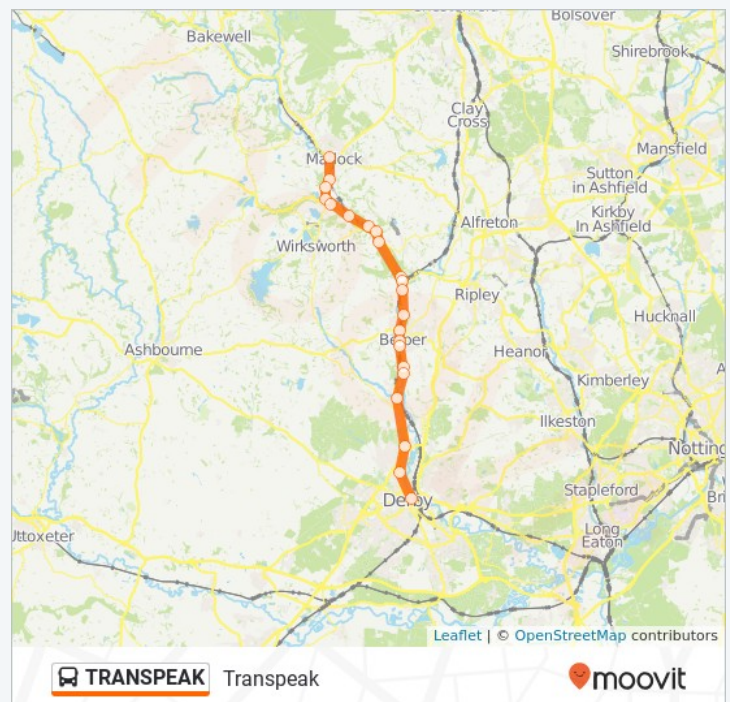

Homesford Cottage, Whatstandwell

Highpeak Junction, Cromford

Cross Roads, Cromford

Masson Mills, Matlock Bath

South End, Matlock Bath Civil Parish

Fishpond Hotel, Matlock Bath

Cable Car, Matlock Bath

Interchange, Matlock (1)

## TRANSPEAK bus Time Schedule

Matlock Route Timetable:

Sunday	Not Operational
Monday	6:45 AM - 7:50 PM
Tuesday	6:45 AM - 7:50 PM
Wednesday	6:45 AM - 7:50 PM
Thursday	6:45 AM - 7:50 PM
Friday	6:45 AM - 7:50 PM
Saturday	Not Operational

## TRANSPEAK bus Info

**Direction:** Matlock

**Stops:** 22

**Trip Duration:** 40 min

**Line Summary:** Bus Station, Derby (4), Broadway, Darley Abbey, Park Lane, Allestree, Co-Op, Duffield, Strutt Arms, Milford, New Inn, Milford, Babington Hospital, Belper, Bus Garage, Belper (1), Mill, Belper, Broadholme Lane End, Belper, White House, Ambergate, Hurt Arms, Ambergate, Chase Road, Ambergate, Derwent Bridge, Whatstandwell, Merebrook, Whatstandwell, Homesford Cottage, Whatstandwell, Highpeak Junction, Cromford, Cross Roads, Cromford, Masson Mills, Matlock Bath, Fishpond Hotel, Matlock Bath, Cable Car, Matlock Bath, Interchange, Matlock (1)