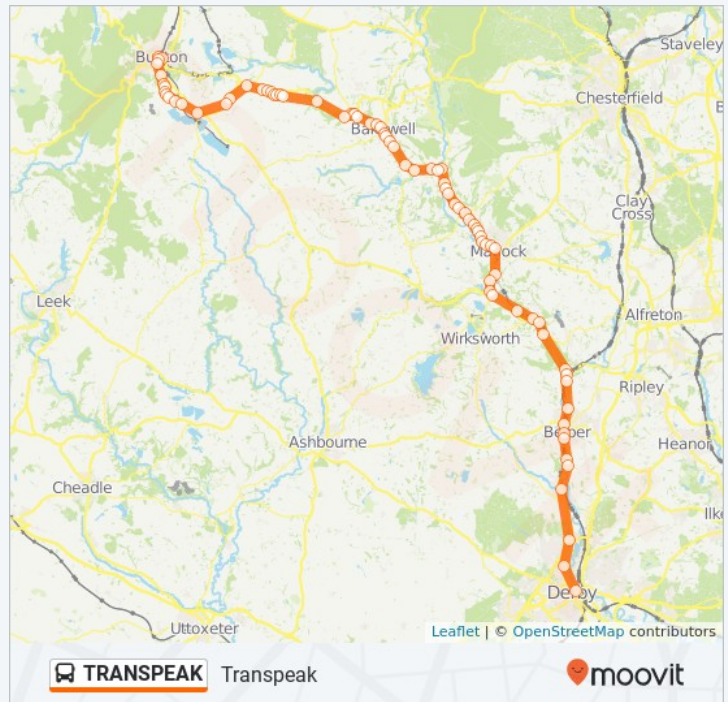

Peacock Hotel, Rowsley

Woodhouse Lane, Rowsley Civil Parish

Peak Village, Rowsley

A6, Rowsley Civil Parish

Harrison Way, Northwood

Northwood Lane, Northwood

Firth Rixson, Northwood

Grouse Inn, Darley Dale

Broad Walk, Darley Dale

Dale Road North, Darley Dale Civil Parish

White House, Ambergate, Broadholme Lane End, Belper, Mill, Belper, Bus Garage, Belper (1), Babington Hospital, Belper, New Inn, Milford, Strutt Arms, Milford, Chapel Street, Duffield, Park Lane, Allestree, Broadway, Darley Abbey, Bus Station, Derby (4)