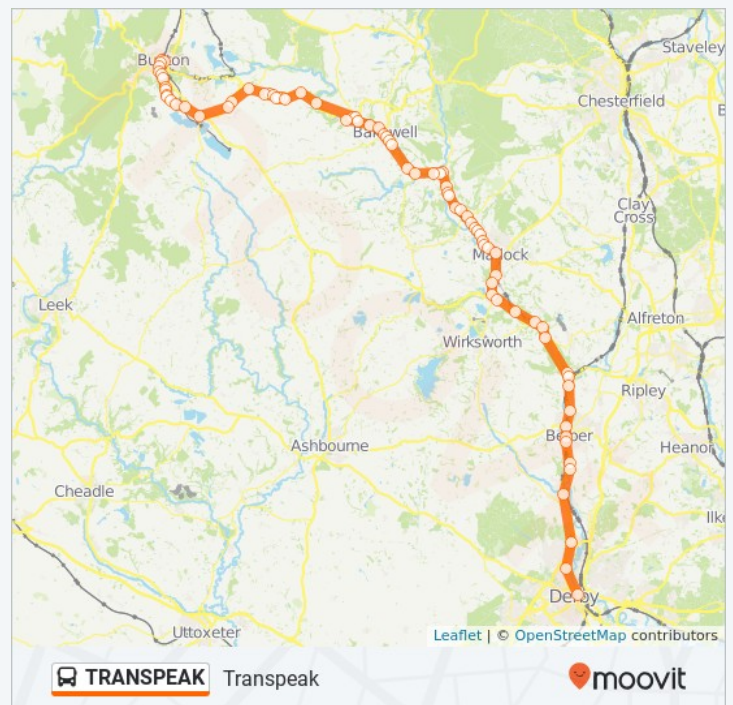

Woodhouse Lane, Rowsley Civil Parish

Wye Farm, Rowsley

Picory Corner, Rowsley

Haddon Hall, Bakewell

Burton Close Drive, Bakewell

Holywell, Bakewell

The Manners, Bakewell

Bakewell, The Manners, Bakewell, Buxton Road, Bakewell (A), Lumford Mill, Bakewell, Lakeside, Bakewell, Ashford Mill, Ashford-In-The-Water, Buxton Road End, Ashford-In-The-Water, Fennel Street, Ashford-In-The-Water, Ashford Arms, Ashford-In-The-Water, White Lodge Car Park, Monsal Dale, Brushfield, Taddington, Town End, Taddington, Chapel Lane, Taddington, Smithy Lane, Taddington, Marlborough House, Taddington, Main Road, Taddington, Hollow O The Moor, Taddington, Waterloo Hotel, Taddington, Blackwell Turn, Blackwell In The Peak, Arden Villas, Chelmorton, Old Coalpit Lane, Chelmorton, Bookstore, Brierlow Bar, Heath View, Burlow, Heathfield Nook Road, Burlow, Solomons Court, Harpur Hill, Parks Inn, Harpur Hill, St James Church, Harpur Hill, Fernway, Harpur Hill, Trent Avenue, Harpur Hill, White Knowle Road, Buxton, Heath Grove, Buxton, Five Ways Junction, Buxton, Market Place, Buxton (B), Terrace Road, Buxton, Railway Station, Buxton, Sylvan Park, Buxton