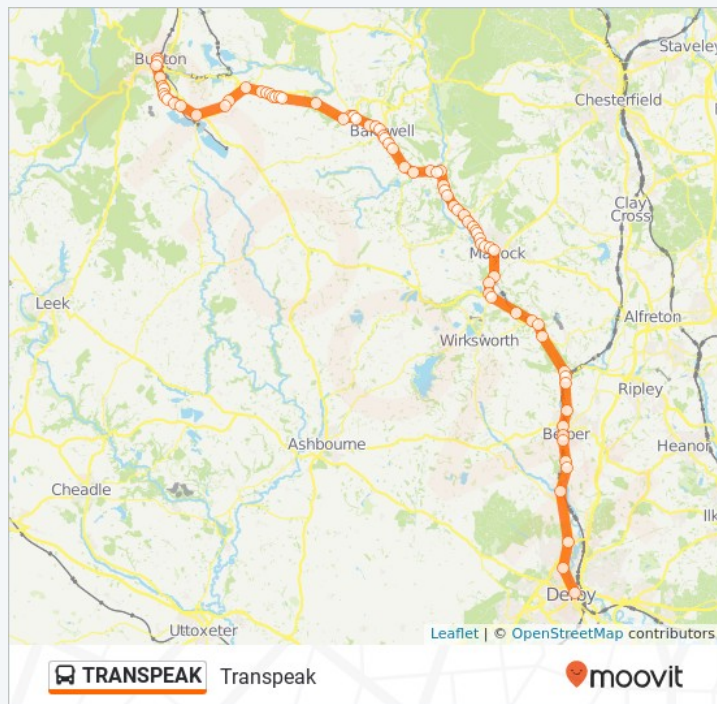

---

**Greenaway Lane, Darley Dale**

**White House, Ambergate, Broadholme Lane End, Belper, Mill, Belper, Bus Garage, Belper (1), Babington Hospital, Belper, New Inn, Milford, Strutt Arms, Milford, Chapel Street, Duffield, Park Lane, Allestree, Broadway, Darley Abbey, Bus Station, Derby (4)**