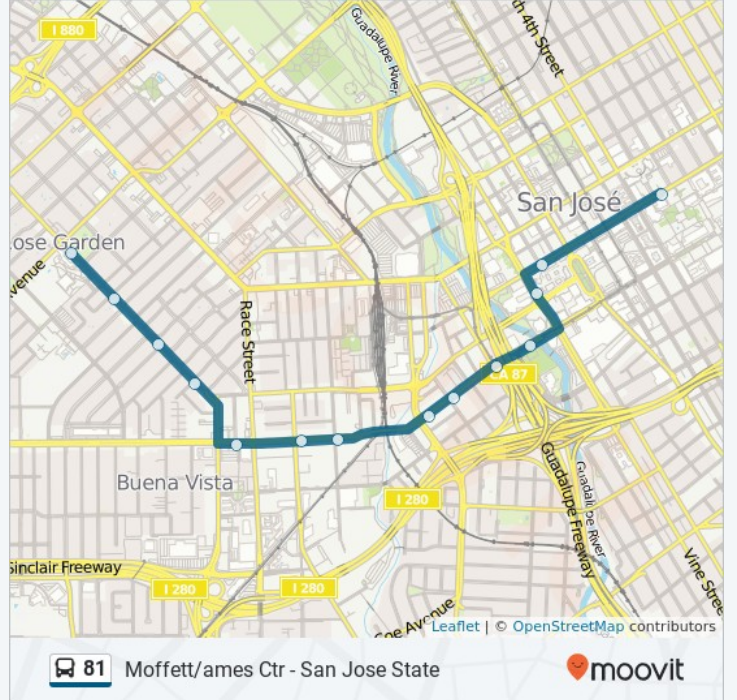

### San Carlos & Guadalupe River

## 81 bus Info

**Direction:** Downtown San Jose

**Stops:** 14

**Trip Duration:** 15 min

**Line Summary:** Park & Naglee, Park & Rosecrest, Park & Hanchett, Park & Yosemite, San Carlos & Grand, San Carlos & Lincoln, San Carlos & Sunol, San Carlos & Bird, San Carlos & Josefa, San Carlos & Delmas, San Carlos & Guadalupe River, Almaden & Park, San Fernando & Almaden Avenue, San Fernando & 5th

## Direction: Eb Truman & Bryant

20 stops

[VIEW LINE SCHEDULE](#)