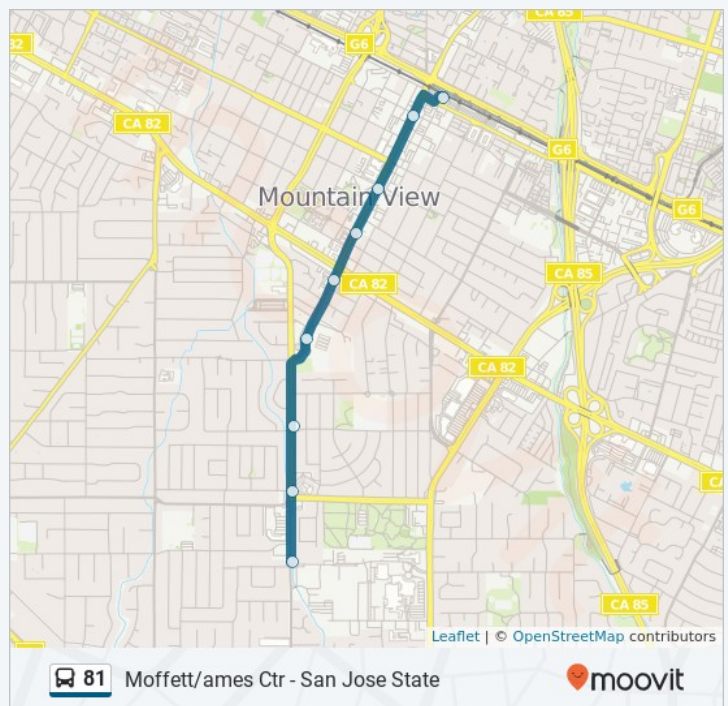

## Direction: Wb Moffett Field - Nasa Ames

106 stops

[VIEW LINE SCHEDULE](#)