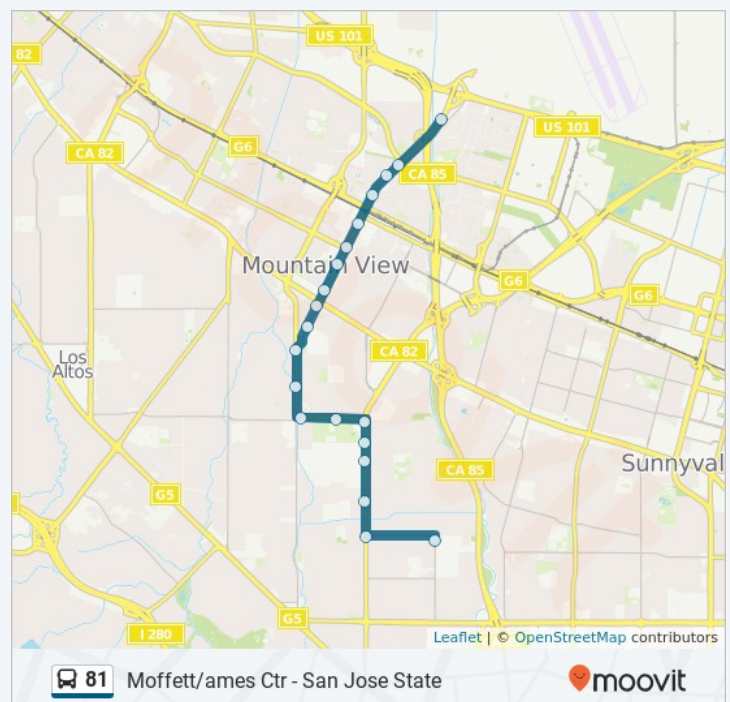

### El Camino Hospital

2600 Grant Road, Mountain View

## 81 bus Info

**Direction:** Eb Truman & Bryant

**Stops:** 20

**Trip Duration:** 22 min

**Line Summary:** Moffett & Leong, Moffett & Middlefield, Moffett & Cypress Point, Moffett & Jackson, Castro & Villa, Castro & California, Castro & Mercy, Castro & High School Way, Castro & El Camino, Castro & Harpster, Miramonte & Marilyn, Miramonte & Barbara, Cuesta & Miramonte, Cuesta & Montalto, Grant & Cuesta, Grant & Sleeper, El Camino Hospital, Grant & Covington, Grant & Bryant, Truman & Bryant