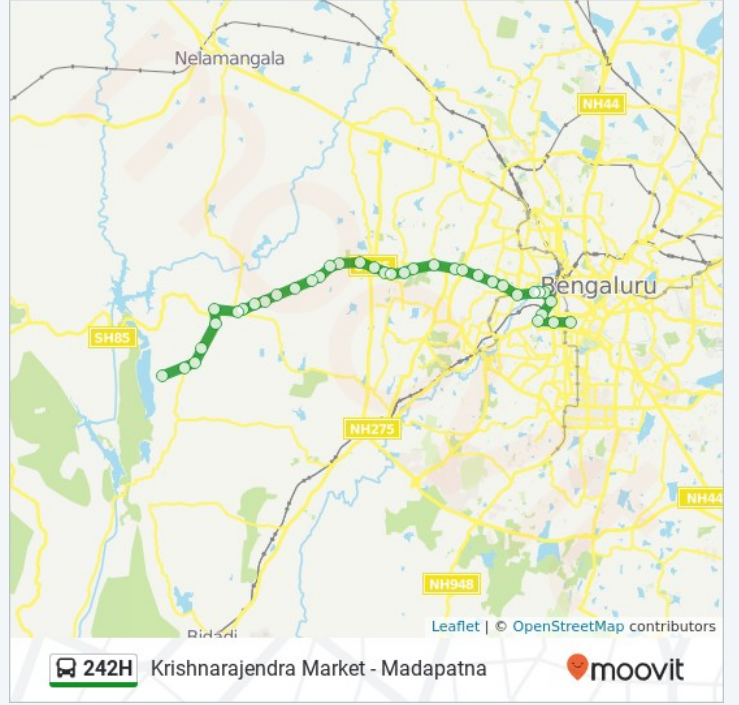

College Gollarahatti (ಗೊಲ್ಲರಹಟ್ಟಿ ಕಾಲೇಜು)

Gollarahatti (ಗೊಲ್ಲರಹಟ್ಟಿ)

Chikkagollarahatti (ಚಿಕ್ಕಗೊಲ್ಲರಹಟ್ಟಿ)

Machohalli Cross (ಮಾಚೋಹಳ್ಳಿ ಕ್ರಾಸ್)

Kadabagere Gate (ಕಡಬಗೆರೆ ಗೇಟ್)

Sigehalli Gate (ಸಿಗೇಹಳ್ಳಿ ಗೇಟ್)

Hamsa Farm

Channenahalli (ಚನ್ನೇನಹಳ್ಳಿ)

Honnaganahatti (ಹೊಂಗನಹಟ್ಟಿ)

Channadasi Palya (ಚನ್ನದಾಸಿ ಪಾಲ್ಯೆ)

Sub Registrar Office (ಸಬ್ ರಿಜಿಸ್ಟ್ರಾರ್ ಕಛೇರಿ)

Ganesha Temple Tavarekere

Tavarekere Magadi Road

Bychakuppe

Peddanapalya

Puradapalya

Jodi Aladamara

Madapatna

Madapatna