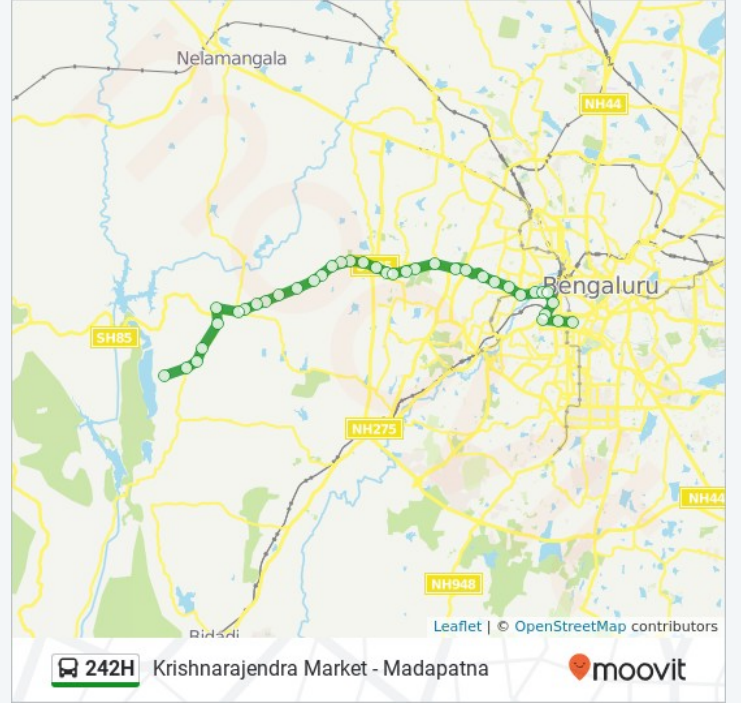

Anjananagar Gollarahatti

Herohalli Cross

Sunkadakatte (ಸುಂಕದಕಟ್ಟೆ)

Kottigepalya (ಕೊಟ್ಟೆಗೆಪಾಳ್ಯ)

Summanahalli

Kamakshipalya (ಕಾಮಾಕ್ಷಿಪಾಳ್ಯ)

K.H.B Colony (ಕೆ.ಹೆಚ್.ಬಿ ಕಾಲೋನಿ)

Magadi Road Dasarahalli

Magadi Road Tollgate

Magadi Road 10th Cross

Magadi Road 5th Cross

Magadi Road 1st Cross

Binni Mill

Binni Pete

---

Sirsi Circle

## Direction: Madapatna

37 stops

[VIEW LINE SCHEDULE](#)

Krishnarajendra Market

E Street, Bangalore

Royan Circle (ರಾಯನ್ ವೃತ್ತ)

Sirsi Circle

Binni Pete