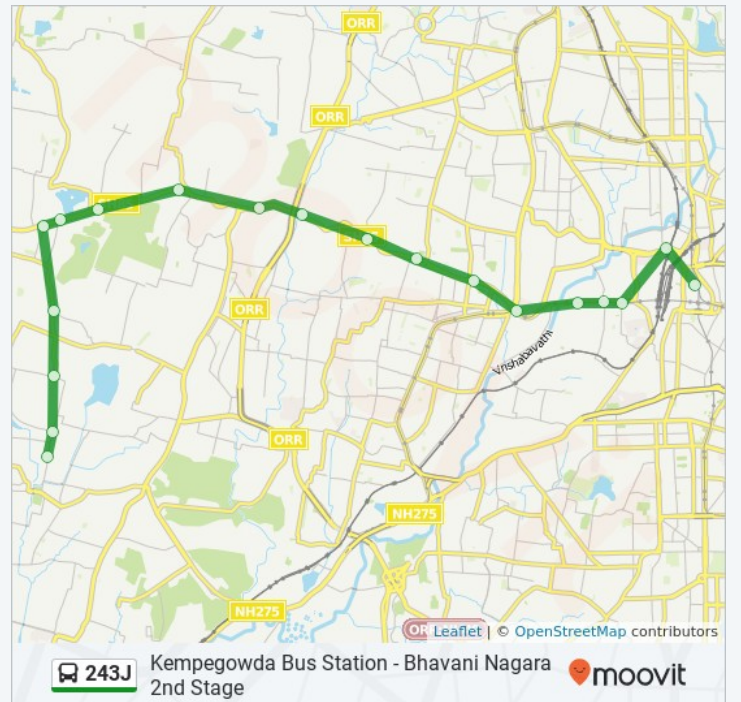

Platform 6A, Bangalore

243J bus Time Schedule

Kempegowda Bus Station Route Timetable:

Sunday	5:55 AM - 9:35 PM
Monday	5:55 AM - 9:35 PM
Tuesday	5:55 AM - 9:35 PM
Wednesday	5:55 AM - 9:35 PM
Thursday	5:55 AM - 9:35 PM
Friday	5:55 AM - 9:35 PM
Saturday	5:55 AM - 9:35 PM

243J bus Info

Direction: Kempegowda Bus Station

Stops: 19

Trip Duration: 34 min

Line Summary: Bhavani Nagara 2nd Stage, Upkar Residency Layout, Muddana Palya, Gidadakonenahalli (ಗಿಡದಕೋನೇನಹಳ್ಳಿ), East West College Cross (ಈಸ್ಟ್‌ವೆಸ್ಟ್ ಕಾಲೇಜು ಕ್ರಾಸ್), Anjananagar Gollarahatti, Herohalli Cross, Sunkadakatte (ಸುಂಕದಕಟ್ಟೆ), Kottigepalya (ಕೊಟ್ಟಿಗಿಪಾಳ್ಯ), Summanahalli, Kamakshipalya (ಕಾಮಾಕ್ಷಿಪಾಳ್ಯ), K.H.B Colony (ಕೆ.ಹೆಚ್.ಬಿ ಕಾಲೋನಿ), Magadi Road Dasarahalli, Magadi Road Tollgate, Magadi Road 10th Cross, Magadi Road 5th Cross, Magadi Road 1st Cross, Okalipuram, K.B.S (Majestic) (ಕೆ.ಬಿ.ನಿ (ಮೆಜೆಸ್ಟಿಕ್))