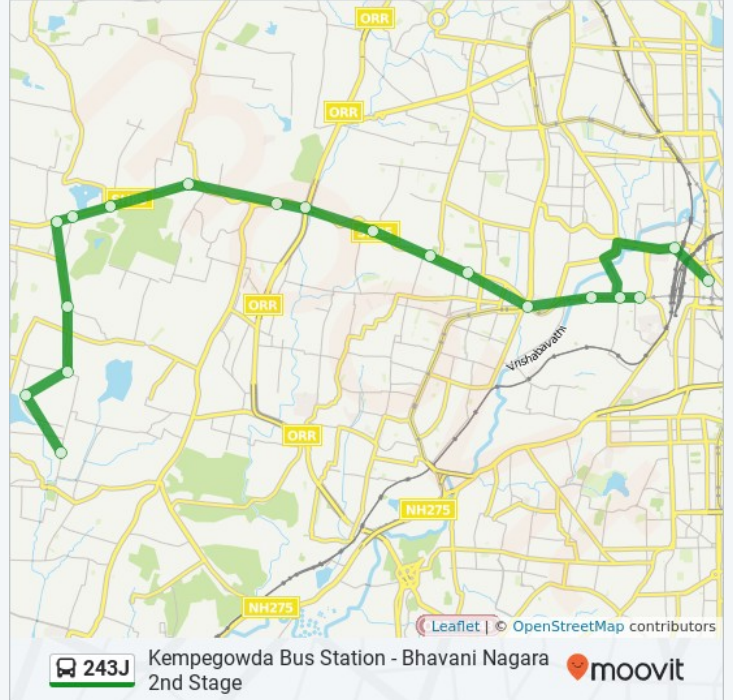

Upkar Residency Layout

Bhavani Nagara 2nd Stage