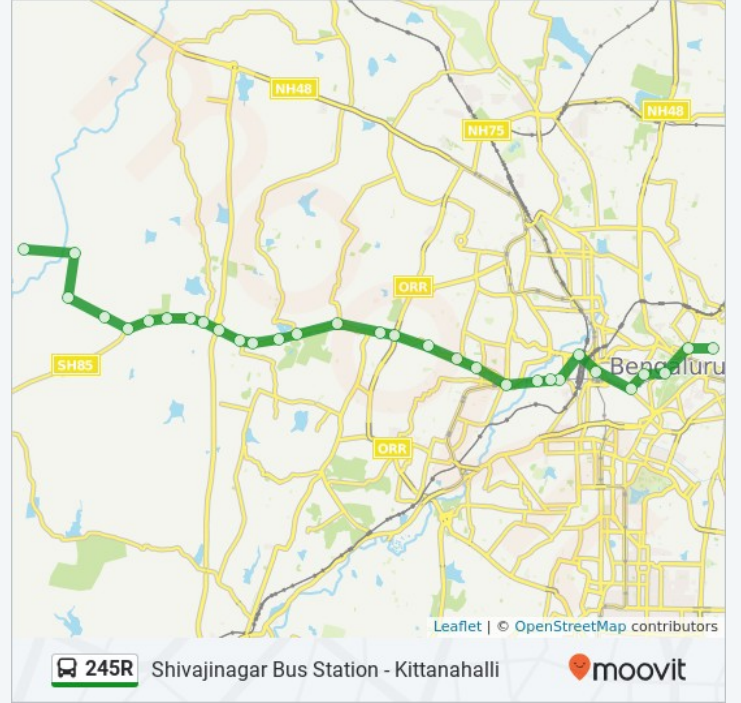

Forest Gate (ಫಾರೆಸ್ಟ್ ಗೇಟ್)

Machohalli Cross (ಮಾಚೋಹಳ್ಳಿ ಕ್ರಾಸ್)

Kadabagere Gate (ಕಡಬಗೆರೆ ಗೇಟ್)

Mutturayaswamy Temple Magadi Road

Kadubugere Cross, Bangalore

Kadabagere

Betta Halli Gate

Kittanahalli

## Direction: Shivajinagar Bus Station

30 stops

[VIEW LINE SCHEDULE](#)

Kittanahalli

Betta Halli Gate

Kadabagere

Mutturayaswamy Temple Magadi Road

Kadubugere Cross, Bangalore