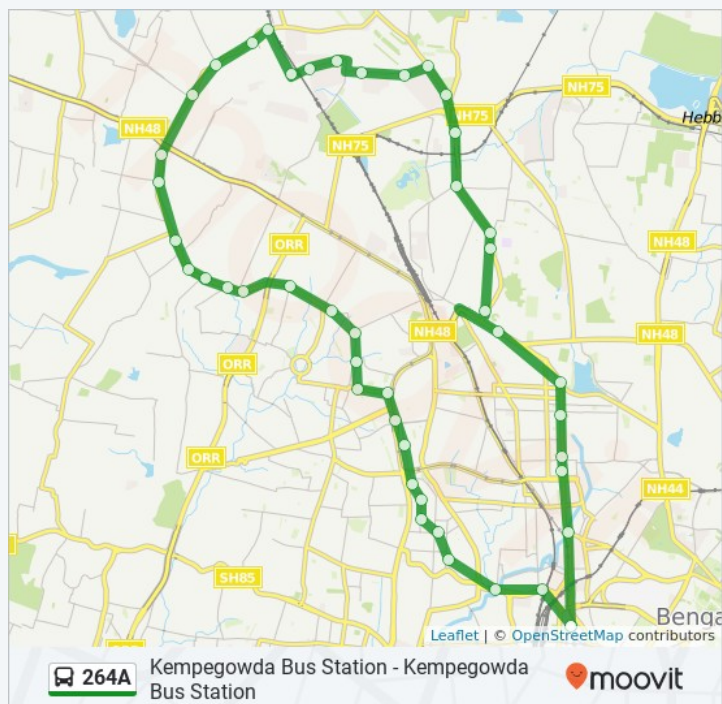

Hmt Auditorium

Hmt Post Office

Hmt Shopping Complex

Hmt Watch Factory

Kg Halli Bridge

S M Road, Bangalore

Jalahalli West

Shetty Halli Cross

Jalahalli Cross Ayyappa Temple

Jalahalli Cross

System Jalahalli Cross

Tvs Cross

Rajagopala Nagara Police Station

Laggere Cross

Sonal Garments

Devasthanana

Jn Of Kanteerava Studio

Krishnananda Nagara

Shankar Nagara

Shankarnagar Main Road, Bangalore

Mahalakshmi Layout

Srinivasa Temple

27/A 6th A Main, Mahalakshmi Layout

Mahalakshmi Layout Entrance

1st C Main Road, Bangalore

Rajaji Nagar 1st Block

Canara Bank Rajaji Nagara

382 19th Main (Goorur Ramaswamy Iyengar Road), B...

Navrang Theatre

156 19th Main (Goorur Ramaswamy Iyengar Road), B...

Basaveshwara College

31st Cross Road, Bangalore

Rajaji Nagara Esi Hospital

Nagara Esi Hospital, Old Police Station Esi, Rajaji
Nagara Ramamandira, Sujatha Talkies, Okalipuram,
K.B.S (Majestic) (ಕೆ.ಬ.ನಿ(ಮೆಜೆಸ್ಟಿಕ್))