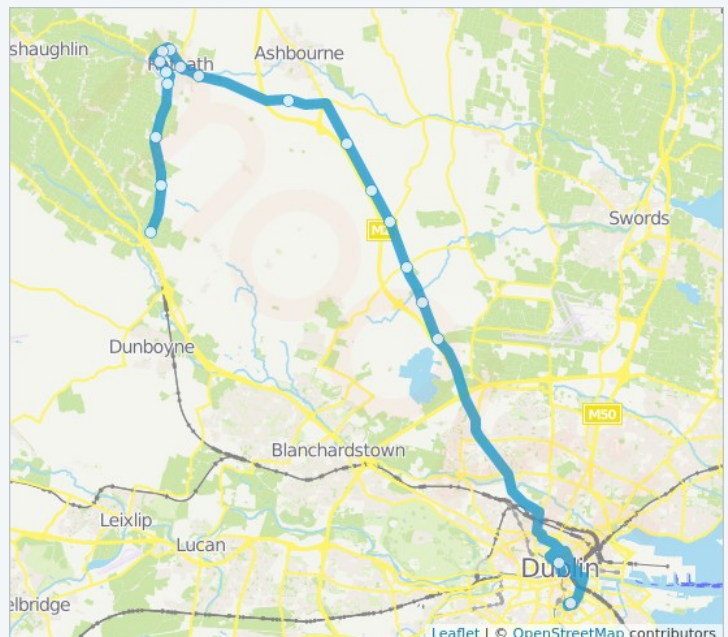

103X bus Time Schedule

Market Square Navan - Dublin (Belfield) Route

Timetable:

Sunday	Not Operational
Monday	6:40 AM - 7:27 AM
Tuesday	6:40 AM - 7:27 AM
Wednesday	6:40 AM - 7:27 AM
Thursday	6:40 AM - 7:27 AM
Friday	6:40 AM - 7:27 AM
Saturday	Not Operational

103X bus Info

Direction: Market Square Navan - Dublin (Belfield)

Stops: 20

Trip Duration: 95 min

Line Summary: Dunboyne Fairyhouse Cross, Fairyhouse Rd (Eastbound), Fairyhouse Opp Racecourse, Rathoath (Fairyhouse Rd Opp Millview), Woodlands, Ratoath (Opp Steeplechase), Steeplechase Green, Skryne Road, Ratoath Ratoath Auld Stand, Ratoath (Ballybin Roundabout), Harlockstown (Eastbound), Bullstown South, Newtown Cross (South), Coolquay (Mays Stores), Ward Cross (Southbound), Brock Inn, Suncourt (Jctn Of Motorway), Dublin (O Connell Street), Dublin (Merrion Row), Dublin (Belfield)