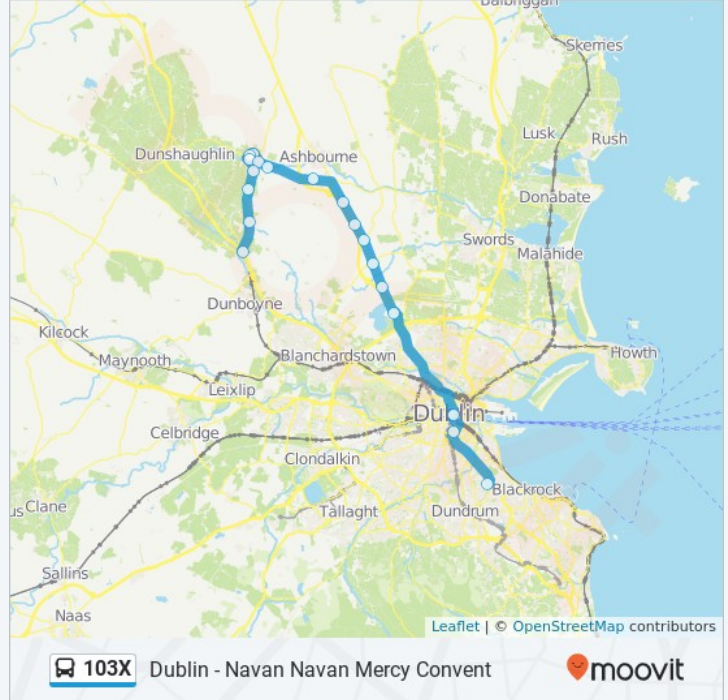

Use the Moovit App to find the closest 103X bus station near you and find out when is the next 103X bus arriving.

Direction: Dublin (Belfield) - Fairyhouse Cross (Southbound)

19 stops

[VIEW LINE SCHEDULE](#)

103X bus Info

Direction: Dublin (Belfield) - Fairyhouse Cross (Southbound)

Stops: 19

Trip Duration: 95 min

Line Summary: Dublin (Belfield), Dublin (Merrion Row), Dublin (Beresford Place), St. Margaret's Kildonan (North Road), Kilshane Cross (Westbound), Ward Cross (Northbound), Coolquoy Ward Cross, Newtown Cross (North), Bullstown North, Harlockstown (Northbound), Ratoath (Opp Ballybin Roundabout), Holy Trinity Church, Skryne Road, Steeplechase Green, Woodlands Roundabout, Ratoath (Fairyhouse Rd Millview), Ratoath Fairyhouse Racecourse, Fairyhouse Rd (Westbound), Fairyhouse Cross (Southbound)

Ratoath Fairyhouse Racecourse

Fairyhouse Rd (Westbound)

Fairyhouse Cross (Southbound)

Direction: Market Square Navan - Dublin (Belfield)

20 stops

[VIEW LINE SCHEDULE](#)

Dunboyne Fairyhouse Cross

Fairyhouse Rd (Eastbound)

Skryne Road

Ratoath Ratoath Auld Stand

Ratoath (Ballybin Roundabout)

Harlockstown (Eastbound)

Bullstown South

Newtown Cross (South)

Coolquay (Mays Stores)

Ward Cross (Southbound)