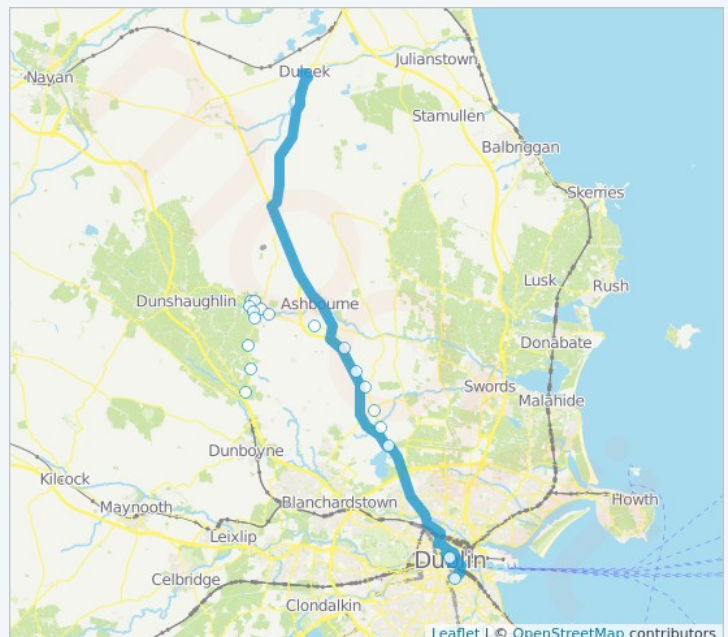

Sunday	Not Operational
Monday	6:40 AM - 7:27 AM
Tuesday	6:40 AM - 7:27 AM
Wednesday	6:40 AM - 7:27 AM
Thursday	6:40 AM - 7:27 AM
Friday	6:40 AM - 7:27 AM
Saturday	Not Operational

103X bus Info

Direction: Market Square Navan - Dublin (Belfield)

Stops: 20

Trip Duration: 95 min

Line Summary: Dunboyne Fairyhouse Cross, Fairyhouse Rd (Eastbound), Fairyhouse Opp Racecourse, Rathoath (Fairyhouse Rd Opp Millview), Woodlands, Ratoath (Opp Steeplechase), Steeplechase Green, Skryne Road, Ratoath Ratoath Auld Stand, Ratoath (Ballybin Roundabout), Harlockstown (Eastbound), Bullstown South, Newtown Cross (South), Coolquay (Mays Stores), Ward Cross (Southbound), Brock Inn, Suncourt (Jctn Of Motorway), Dublin (O Connell Street), Dublin (Merrion Row), Dublin (Belfield)