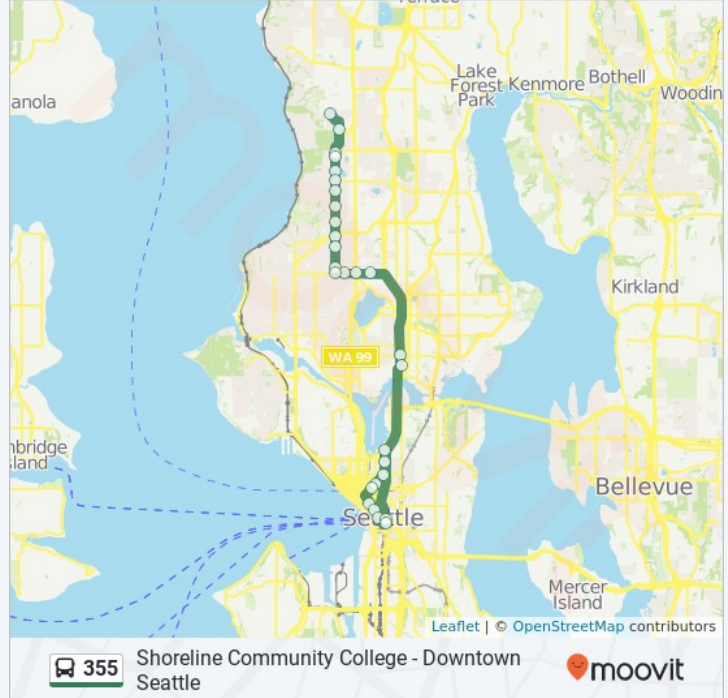

355 bus Info

Direction: Shoreline Cc

Stops: 28

Trip Duration: 66 min

Line Summary: Eastlake Ave E & Aloha St, Eastlake Ave E & Mercer St, Stewart St & Yale Ave N, Stewart St & 9th Ave, Stewart St & 7th Ave, 3rd Ave & Pike St, 3rd Ave & Seneca St, 3rd Ave & Columbia St, Terrace St & 5th Ave, 5th Ave & James St, 7th Ave Ne & Ne 42nd St, I-5 & Ne 45th St, N 85th St & Wallingford Ave N, N 85th St & Aurora Ave N, N 85th St & Fremont Ave N, Greenwood Ave N & N 85th St, Greenwood Ave N & N 87th St, Greenwood Ave N & N 97th St, Greenwood Ave N & N 103rd St, Greenwood Ave N & N 110th St, Greenwood Ave N & N 117th St, Greenwood Ave N & N 125th St, Greenwood Ave N & N 130th St, Greenwood Ave N & N 134th St, Greenwood Ave N & N 143rd St, Greenwood Ave N & N 145th St, Dayton Ave N & N 155th St, Shoreline Cc & N Innis Arden Way

Greenwood Ave N & N 130th St

300 N 130th St, Seattle

Greenwood Ave N & N 134th St

13410 Greenwood Ave N, Seattle

Greenwood Ave N & N 143rd St

14056 Greenwood Ave N, Seattle

Greenwood Ave N & N 145th St

14410 Greenwood Avenue North, Seattle

Dayton Ave N & N 155th St

North 155th Street, Shoreline

Shoreline Cc & N Innis Arden Way

355 bus time schedules and route maps are available in an offline PDF at moovit.com. Use the [Moovit App](#) to see live bus times, train schedule or subway schedule, and step-by-step directions for all public transit in Seattle Tacoma Bellevue.