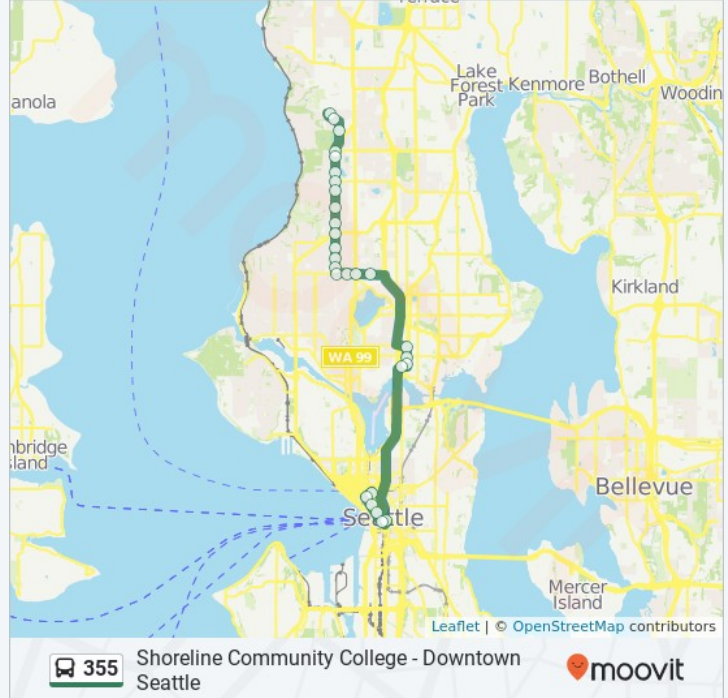

4225 Roosevelt Way Northeast, Seattle

Ne 42nd St & 8th Ave Ne

708 Northeast 42nd Street, Seattle

5th Ave & Jefferson St

504 5th Ave, Seattle

3rd Ave & James St

3rd Avenue, Seattle

3rd Ave & Madison St

925 4th Avenue, Seattle

3rd Ave & Union St

301 Union Street, Seattle

3rd Ave & Pine St

1600 3rd Ave, Seattle

Olive Way & 6th Ave

519 Olive Way, Seattle

Direction: Shoreline Cc

28 stops

[VIEW LINE SCHEDULE](#)

Eastlake Ave E & Aloha St

Eastlake Ave E & Mercer St

527 Eastlake Avenue East, Seattle

Stewart St & Yale Ave N

1305 Stewart St, Seattle

Stewart St & 9th Ave