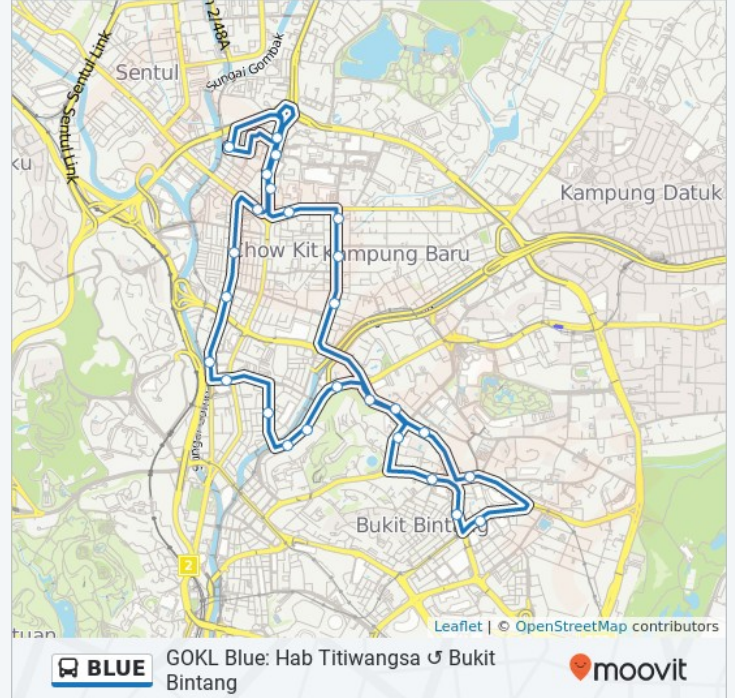

Wisma Boustead

Menara Hap Seng / KL Tower (Timur)

Menara Imc

LRT Dang Wangi

**BLUE bus Time Schedule**

Gokl Blue: Hab Titiwangsa ↻ Bukit Bintang Route  
Timetable:

Sunday	7:00 AM - 11:00 PM
Monday	6:00 AM - 11:00 PM
Tuesday	6:00 AM - 11:00 PM
Wednesday	6:00 AM - 11:00 PM
Thursday	6:00 AM - 11:00 PM
Friday	6:00 AM - 11:00 PM
Saturday	7:00 AM - 11:00 PM

**BLUE bus Info**

**Direction:** Gokl Blue: Hab Titiwangsa ↻ Bukit Bintang

**Stops:** 27

**Trip Duration:** 29 min

**Line Summary:** Terminal Pekeliling, Hospital Kuala Lumpur (Barat), Hospital Kuala Lumpur (Selatan), Institut Penyelidikan Perubatan (Ipp), Wisma Rah, Masjid Kampung Baru, Sekolah Kebangsaan Pendidikan Khas Kuala Lumpur, Menara Imc, Life Centre, Wisma Cosway / Pavilion KL (Utara), Bintang Walk (KI85), Bukit Bintang, Wisma Boustead, Menara Hap Seng / KL Tower (Timur), Menara Imc, LRT Dang Wangi, Sekolah Menengah Kebangsaan Convent Bukit Nanas, Menara Aia, Cap Square, Sogo KL, Medan Mara, Wisma Sime Darby, Tiong Nam, Chow Kit (Utara), Hospital Kuala Lumpur (Selatan), Hospital Kuala Lumpur (Barat), Terminal Pekeliling

**Tiong Nam**

Jalan Raja Laut, Kuala Lumpur

**Chow Kit (Utara)**

**Hospital Kuala Lumpur (Selatan)**

Jalan Pahang, Kuala Lumpur

**Hospital Kuala Lumpur (Barat)**

**Terminal Pekeliling**

Lorong 5, Kuala Lumpur

BLUE bus time schedules and route maps are available in an offline PDF at [moovitapp.com](https://moovitapp.com). Use the [Moovit App](#) to see live bus times, train schedule or subway schedule, and step-by-step directions for all public transit in Kuala Lumpur.