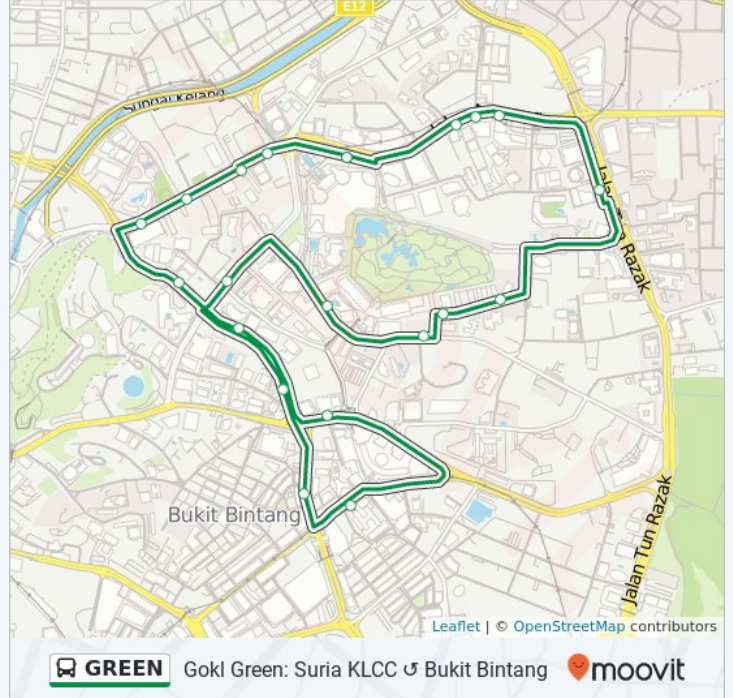

Use the Moovit App to find the closest GREEN bus station near you and find out when is the next GREEN bus arriving.

Direction: Gokl Green: Suria KLCC ↔ Bukit Bintang

21 stops

[VIEW LINE SCHEDULE](#)

KLCC (Utara)

Residensi Kia Peng

KL Convention Centre (Timur)

The Binjai

Menara Pnb

GREEN bus Time Schedule

Gokl Green: Suria KLCC ↔ Bukit Bintang Route

Timetable:

Sunday	7:00 AM - 11:00 PM
Monday	6:00 AM - 11:00 PM
Tuesday	6:00 AM - 11:00 PM
Wednesday	6:00 AM - 11:00 PM
Thursday	6:00 AM - 11:00 PM
Friday	6:00 AM - 11:00 PM
Saturday	7:00 AM - 11:00 PM

GREEN bus Info

Direction: Gokl Green: Suria KLCC ↔ Bukit Bintang
Stops: 21

Trip Duration: 19 min

Line Summary: KLCC (Utara), Wisma Selangor Dredging, Menara Bsn, Malaysia Tourism Centre, Renaissance Hotel, Menara Imc, Life Centre, Wisma Cosway / Pavilion KL (Utara), Bintang Walk (KI85), Bukit Bintang, KL Monorail Raja Chulan, KL City Walk, KL Convention Centre (Barat), Residensi Kia Peng, KL Convention Centre (Timur), The Binjai, Menara Pnb, LRT Ampang Park, Wisma Mca, Kum Yam Thong Temple, KLCC (Utara)

LRT Ampang Park

Wisma Mca

163 Jalan Ampang, Kuala Lumpur

Kum Yam Thong Temple

KLCC (Utara)

GREEN bus time schedules and route maps are available in an offline PDF at moovitapp.com. Use the [Moovit App](#) to see live bus times, train schedule or subway schedule, and step-by-step directions for all public transit in Kuala Lumpur.