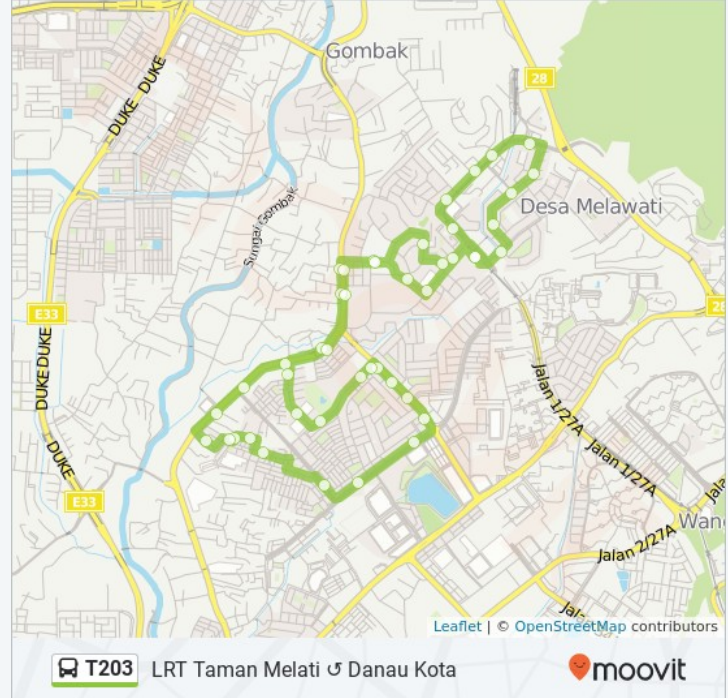

Surau Medan Idaman

Sjk (C) Lee Rubber

Taman Medan Idaman (Utara)

Batu 5 Gombak

Kuarters Kakitangan Jabatan Perkhidmatan
Veterinar Daerah Gombak

Balai Polis Gombak

Smk Gombak Setia

Flat Sri Langkawi

M3 Mall / M3 Residency

Flat Gombak Setia

Perumahan Awam Sri Tioman

Sra Salahuddin Al-Ayyubi

Taman Perwira 2

Taman Cemerlang

Flat Taman Melati Blok E

Flat Taman Melati Blok D

Madrasah Al-Iktisamiah

Taman Melati

Mastika Terrace

Lrt Taman Melati

T203 bus time schedules and route maps are available in an offline PDF at moovit.com. Use the [Moovit App](#) to see live bus times, train schedule or subway schedule, and step-by-step directions for all public transit in Kuala Lumpur.