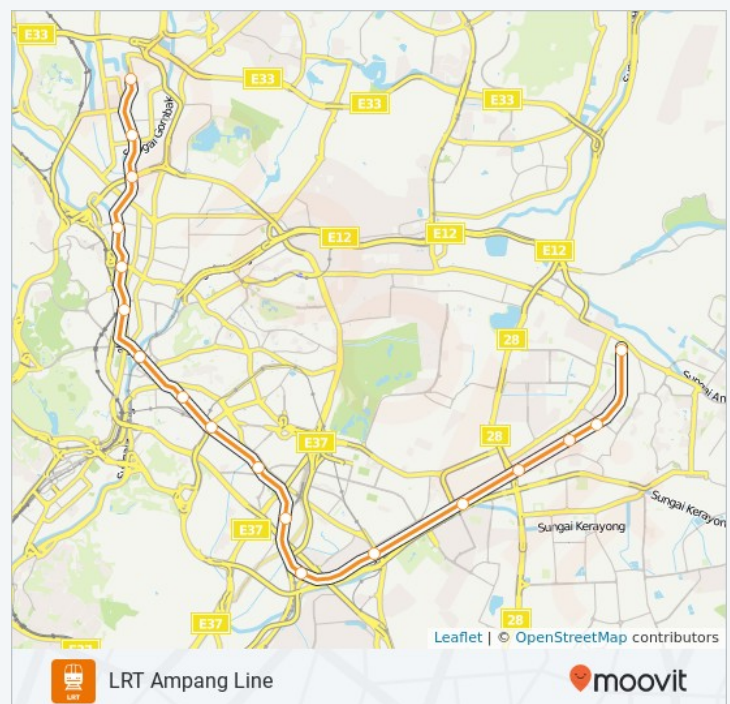

Use the Moovit App to find the closest 3 mrt & lrt station near you and find out when is the next 3 mrt & lrt arriving.

Direction: Ampang

18 stops

[VIEW LINE SCHEDULE](#)

Sentul Timur

Sentul

Titiwangsa

Lebuhraya Mahameru, Kuala Lumpur

3 mrt & lrt Info

Direction: Ampang

Stops: 18

Trip Duration: 36 min

Line Summary: Sentul Timur, Sentul, Titiwangsa, PWTC, Sultan Ismail, Bandaraya, Masjid Jamek, Plaza Rakyat, Hang Tuah, Pudu, Chan Sow Lin, Miharja, Maluri, Pandan Jaya, Pandan Indah, Cempaka, Cahaya, Ampang

Lebuhraya Mahameru, Kuala Lumpur

Sentul

Sentul Timur

3 mrt & Irt Time Schedule

Sentul Timur Route Timetable:

Sunday	6:00 AM - 11:30 PM
Monday	6:00 AM - 11:30 PM
Tuesday	6:00 AM - 11:30 PM
Wednesday	6:00 AM - 11:30 PM
Thursday	6:00 AM - 11:30 PM
Friday	6:00 AM - 11:30 PM
Saturday	6:00 AM - 11:30 PM

3 mrt & Irt Info

Direction: Sentul Timur

Stops: 18

Trip Duration: 38 min

Line Summary: Ampang, Cahaya, Cempaka, Pandan Indah, Pandan Jaya, Maluri, Miharja, Chan Sow Lin, Pudu, Hang Tuah, Plaza Rakyat, Masjid Jamek, Bandaraya, Sultan Ismail, PWTC, Titiwangsa, Sentul, Sentul Timur