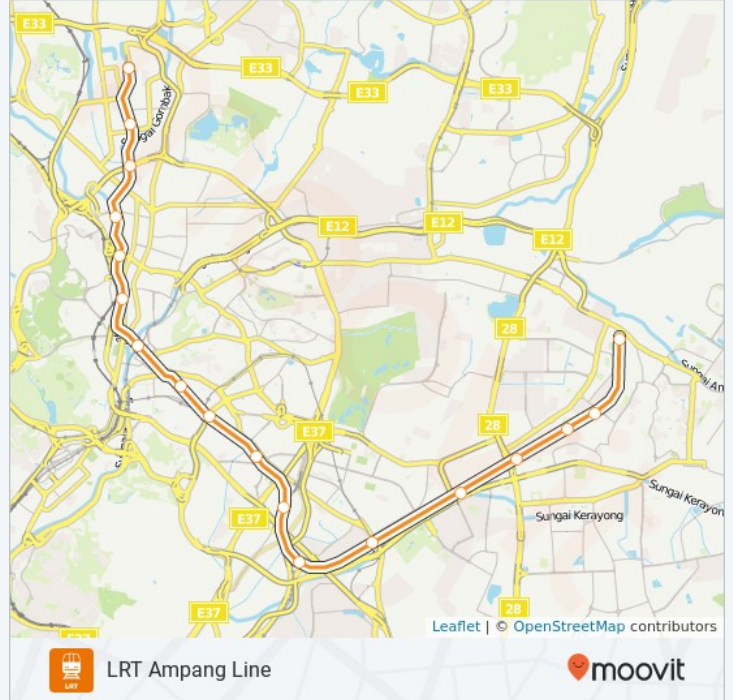

Use the Moovit App to find the closest 3 mrt & lrt station near you and find out when is the next 3 mrt & lrt arriving.

Direction: Ampang

18 stops

[VIEW LINE SCHEDULE](#)

Sentul Timur

Sentul

Titiwangsa

Lebuhraya Mahameru, Kuala Lumpur

3 mrt & lrt Info

Direction: Ampang

Stops: 18

Trip Duration: 36 min

Line Summary: Sentul Timur, Sentul, Titiwangsa, PWTC, Sultan Ismail, Bandaraya, Masjid Jamek, Plaza Rakyat, Hang Tuah, Pudu, Chan Sow Lin, Miharja, Maluri, Pandan Jaya, Pandan Indah, Cempaka, Cahaya, Ampang

Ampang

Jalan Dagang 1/8, Ampang

Direction: Sentul Timur

18 stops

[VIEW LINE SCHEDULE](#)

Ampang

Jalan Dagang 1/8, Ampang

Cahaya

3 mrt & Irt Info

Direction: Sentul Timur

Stops: 18

Trip Duration: 38 min

Line Summary: Ampang, Cahaya, Cempaka, Pandan Indah, Pandan Jaya, Maluri, Miharja, Chan Sow Lin, Pudu, Hang Tuah, Plaza Rakyat, Masjid Jamek, Bandaraya, Sultan Ismail, PWTC, Titiwangsa, Sentul, Sentul Timur