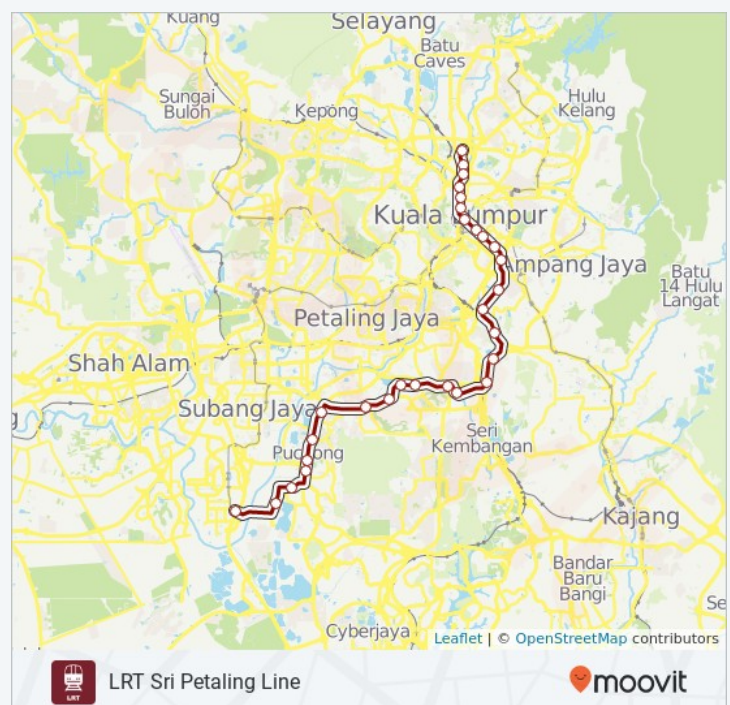

4 mrt & lrt Info

Direction: Putra Heights

Stops: 29

Trip Duration: 73 min

Line Summary: Sentul Timur, Sentul, Titiwangsa, PWTC, Sultan Ismail, Bandaraya, Masjid Jamek, Plaza Rakyat, Hang Tuah, Pudu, Chan Sow Lin, Cheras, Salak Selatan, Bandar Tun Razak, Bandar Tasik Selatan, Sungai Besi, Bukit Jalil, Sri Petaling, Awan Besar, Muhibbah, Alam Sutera, Kinrara B.K.5, IOI Puchong Jaya, Pusat Bandar Puchong, Taman Perindustrian Puchong, Bandar Puteri, Puchong Perdana, Puchong Prima, Putra Heights

Sungai Besi

Bandar Tasik Selatan

Bandar Tun Razak

Salak Selatan

Cheras

Chan Sow Lin

Pudu

Hang Tuah

Plaza Rakyat

Masjid Jamek

Jalan Tun Perak, Kuala Lumpur

Bandaraya

Sultan Ismail

4 mrt & Irt Time Schedule

Sentul Timur Route Timetable:

Sunday	6:00 AM - 11:30 PM
Monday	6:00 AM - 11:20 PM
Tuesday	6:00 AM - 11:20 PM
Wednesday	6:00 AM - 11:20 PM
Thursday	6:00 AM - 11:30 PM
Friday	6:00 AM - 11:20 PM
Saturday	6:00 AM - 11:30 PM

4 mrt & Irt Info

Direction: Sentul Timur

Stops: 29

Trip Duration: 74 min

Line Summary: Putra Heights, Puchong Prima, Puchong Perdana, Bandar Puteri, Taman Perindustrian Puchong, Pusat Bandar Puchong, IOI Puchong Jaya, Kinrara B.K.5, Alam Sutera, Muhibbah, Awan Besar, Sri Petaling, Bukit Jalil, Sungai Besi, Bandar Tasik Selatan, Bandar Tun Razak, Salak Selatan, Cheras, Chan Sow Lin, Pudu, Hang Tuah, Plaza Rakyat, Masjid Jamek, Bandaraya, Sultan Ismail, PWTC, Titiwangsa, Sentul, Sentul Timur