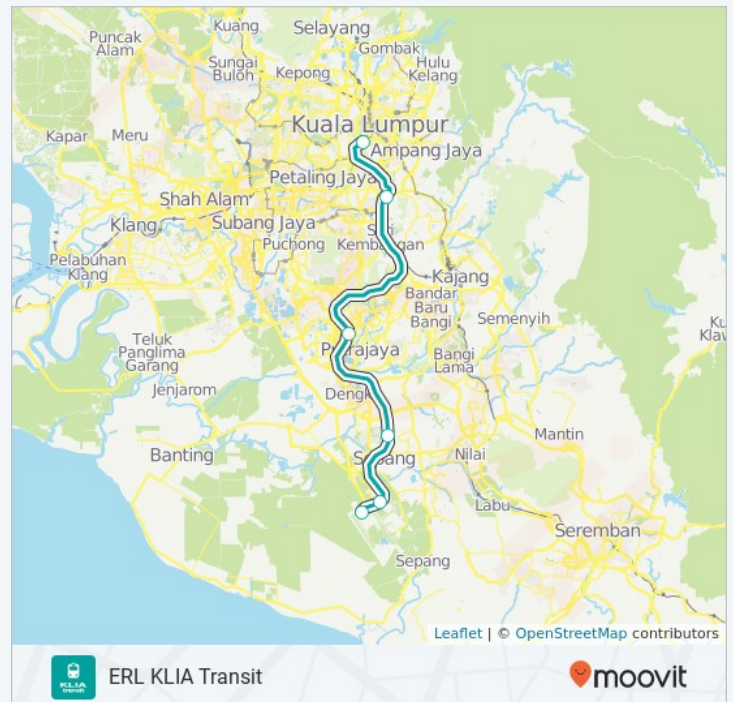

Use the Moovit App to find the closest 7 train station near you and find out when is the next 7 train arriving.

Direction: Kuala Lumpur

6 stops

[VIEW LINE SCHEDULE](#)

KLIA 2

KLIA

Salak Tinggi

Putrajaya Sentral

7 train Info

Direction: Kuala Lumpur

Stops: 6

Trip Duration: 40 min

Line Summary: KLIA 2, KLIA, Salak Tinggi, Putrajaya Sentral, Bandar Tasik Selatan, KL Sentral

ERL KLIA Transit

Direction: KLIA & KLIA2

6 stops

7 train Time Schedule

KLIA & KLIA2 Route Timetable:

Sunday	6:00 AM - 10:10 PM
Monday	6:00 AM - 10:10 PM
Tuesday	6:00 AM - 10:10 PM
Wednesday	6:00 AM - 10:10 PM
Thursday	6:00 AM - 10:10 PM
Friday	6:00 AM - 10:10 PM
Saturday	6:00 AM - 10:10 PM

7 train Info

Direction: KLIA & KLIA2

Stops: 6

Trip Duration: 40 min

Line Summary: KL Sentral, Bandar Tasik Selatan, Putrajaya Sentral, Salak Tinggi, KLIA, KLIA 2

7 train time schedules and route maps are available in an offline PDF at moovitapp.com. Use the [Moovit App](#) to see live bus times, train schedule or subway schedule, and step-by-step directions for all public transit in Kuala Lumpur.