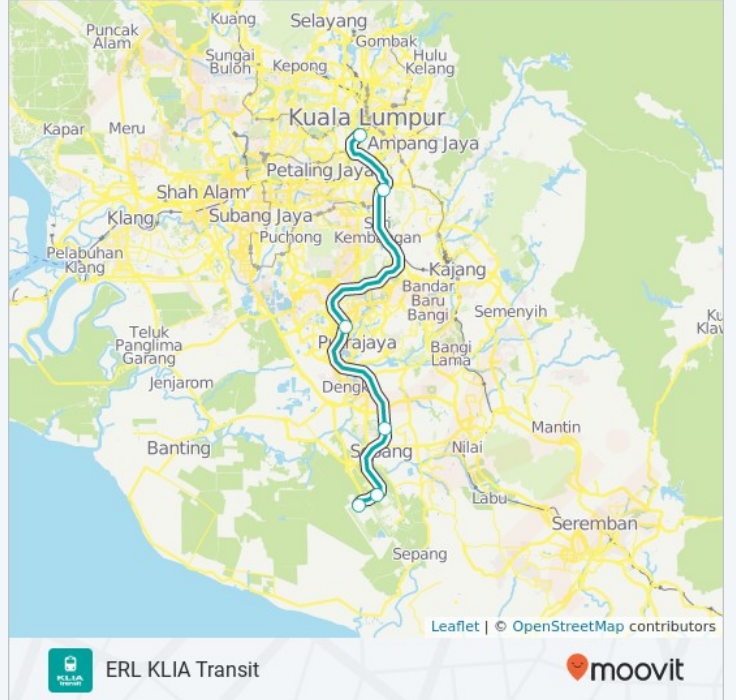

ERL KLIA Transit

[View In Website Mode](#)

The 7 train line (ERL KLIA Transit) has 2 routes. For regular weekdays, their operation hours are:

(1) Kuala Lumpur: 6:00 AM - 10:10 PM (2) KLIA & KLIA2: 6:00 AM - 10:10 PM

Use the Moovit App to find the closest 7 train station near you and find out when is the next 7 train arriving.

Direction: Kuala Lumpur

6 stops

[VIEW LINE SCHEDULE](#)

KLIA 2

KLIA

Salak Tinggi

Putrajaya Sentral

Bandar Tasik Selatan

KL Sentral

KL Sentral - Nu Sentral - KL Sentral Monorail pedestrian corridor, Kuala Lumpur

7 train Time Schedule

Kuala Lumpur Route Timetable:

Sunday	6:00 AM - 10:10 PM
Monday	6:00 AM - 10:10 PM
Tuesday	6:00 AM - 10:10 PM
Wednesday	6:00 AM - 10:10 PM
Thursday	6:00 AM - 10:10 PM
Friday	6:00 AM - 10:10 PM
Saturday	6:00 AM - 10:10 PM

7 train Info

Direction: Kuala Lumpur

Stops: 6

Trip Duration: 40 min

Line Summary: KLIA 2, KLIA, Salak Tinggi, Putrajaya Sentral, Bandar Tasik Selatan, KL Sentral

ERL KLIA Transit

Direction: KLIA & KLIA2

6 stops