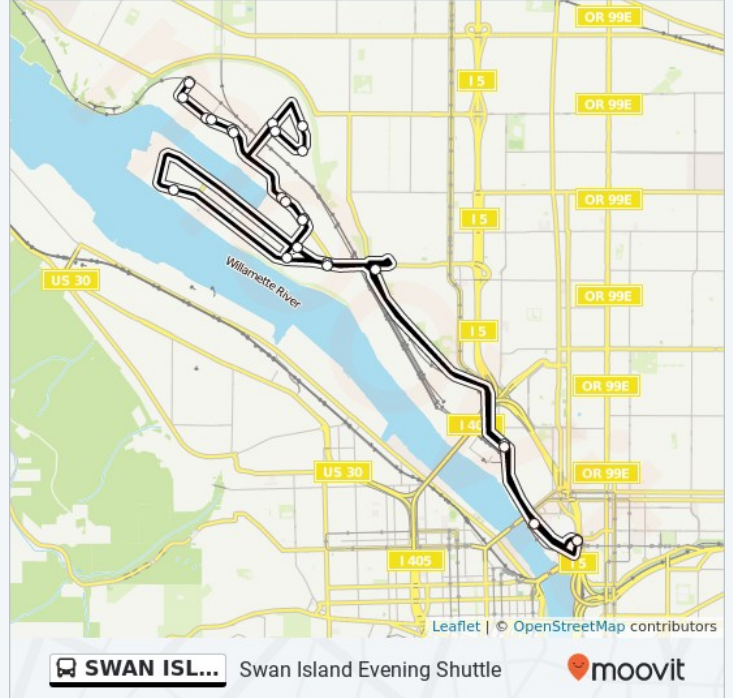

SWAN ISLAND EVENING SHUTTLE bus Info

Direction: Rose Quarter Transit Center→Rose Quarter Transit Center

Stops: 25

Trip Duration: 30 min

Line Summary: Rose Quarter Transit Center, N Interstate & Albina, N Greeley & Going Overpass, N Going & Port Center Way (West), N Lagoon & Anchor, Vigor Shipyards, N Basin & Pacific Pride (North), N Basin & Emerson (North), N Cutter Circle & Leverman (East), 6000 Block N Cutter Circle, 6300 Block N Cutter Circle, N Leverman & Cutter Circle, 6300 Block N Basin (North), N Basin & Ensign, N Basin & Fathom, Western Star Tmp, N Basin & Ensign (South), 6200 Block N Basin (East), N Basin & Emerson (South), N Basin & Pacific Pride, N Anchor & Channel, N Going & Port Center Way (East), N Interstate & Albina, N Interstate & Larrabee, Rose Quarter Transit Center

Western Star Tmp

N Basin & Ensign (South)

6200 Block N Basin (East)

North Basin Avenue, Portland

N Basin & Emerson (South)

North Emerson Street, Portland

N Basin & Pacific Pride

N Anchor & Channel

N Going & Port Center Way (East)

NW COR/ BASI N Going St, Portland

N Interstate & Albina

Albina/Mississippi, Portland

N Interstate & Larrabee

North Interstate Avenue, Portland

Rose Quarter Transit Center

Northeast Wheeler Avenue, Portland