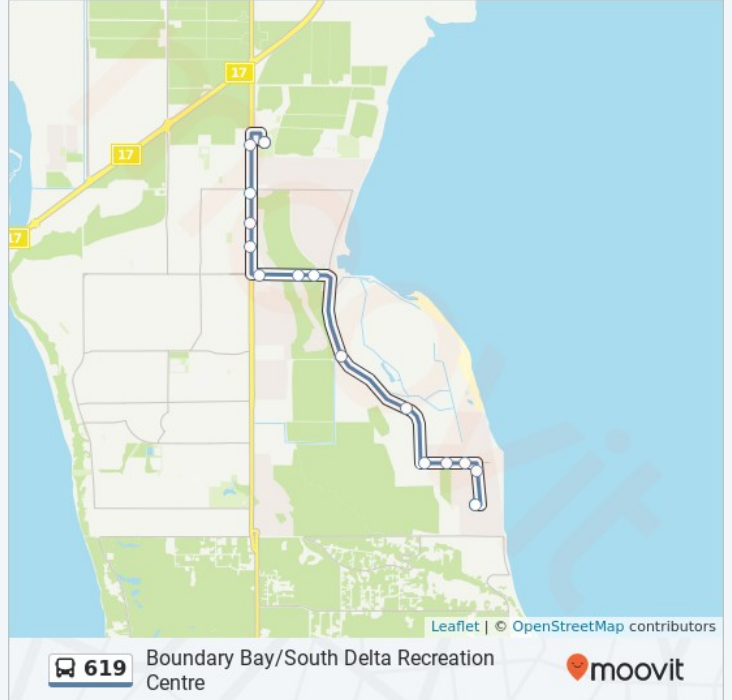

**Eastbound 3rd Ave @ 6500 Block**

6525 3 Avenue, Delta

**Eastbound 3rd Ave @ 66a St**

295 66a St, Delta

**Southbound 67 St @ 3rd Ave**

269 67 Street, Delta

**619 bus Time Schedule**

619 Boundary Bay Route Timetable:

**Stops:** 15

**Trip Duration:** 10 min

**Line Summary:** South Delta Exchange @ Bay 3, South Delta Exchange @ Bay 2, Southbound 56 St @ 16 Ave, Southbound 56 St @ 14b Ave, Southbound 56 St @ View Cres, Eastbound 12 Ave @ 56 St, Eastbound 12 Ave @ Jackson Way, Eastbound 12 Ave @ Morris Cres, Southbound Boundary Bay Rd @ Ironwood Place, Southbound Boundary Bay Rd @ 400 Block, Eastbound 3rd Ave @ Boundary Bay Rd, Eastbound 3rd Ave @ 6500 Block, Eastbound 3rd Ave @ 66a St, Southbound 67 St @ 3rd Ave, Westbound 1a Ave @ 67 St

Westbound 1a Ave @ 67 St  
6669 1A Avenue, Delta

### Northbound 66a St @ 200 Block

206 66A Street, Delta