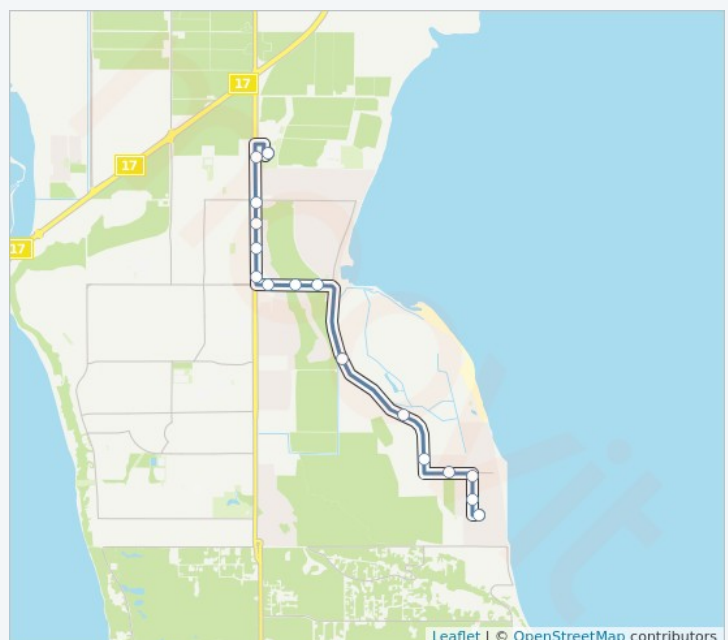

**Eastbound 12 Ave @ Morris Cres**

**Southbound Boundary Bay Rd @ Ironwood Place**

805 Ironwood Pl, Delta

**Southbound Boundary Bay Rd @ 400 Block**

**Eastbound 3rd Ave @ Boundary Bay Rd**

6505 3 Ave, Delta

### Northbound 66a St @ 200 Block

206 66A Street, Delta

## 619 bus Time Schedule

619 South Delta Exch Route Timetable:

Sunday	9:15 AM - 8:15 PM
Monday	9:22 AM - 9:20 PM
Tuesday	9:22 AM - 9:20 PM
Wednesday	9:22 AM - 9:20 PM
Thursday	9:22 AM - 9:20 PM
Friday	9:22 AM - 9:20 PM
Saturday	9:15 AM - 9:15 PM

## 619 bus Info

**Direction:** 619 South Delta Exch

**Stops:** 16

**Trip Duration:** 12 min

**Line Summary:** Westbound 1a Ave @ 67 St, Northbound 66a St @ 200 Block, Northbound 66a St @ 3rd Ave, Westbound 3rd Ave @ 6500 Block, Northbound Boundary Bay Rd @ 3rd Ave, Northbound Boundary Bay Rd @ 500 Block, Northbound Boundary Bay Rd @ Ironwood Place, Westbound 12 Ave @ Morris Cres, Westbound 12 Ave @ Jackson Way, Westbound 12 Ave @ Hunter Rd, Northbound 56 St @ 12 Ave, Northbound 56 St @ View Cres South, Northbound 56 St @ View Cres North, Northbound 56 St @ 16 Ave, South Delta Exchange @ Bay 1, South Delta Exchange @ Bay 3