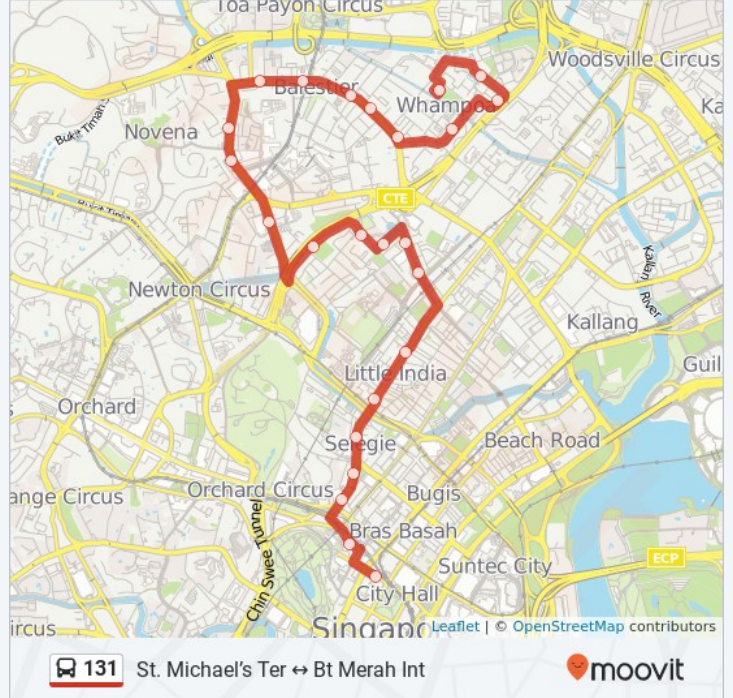

131 bus time schedules and route maps are available in an offline PDF at moovit.com. Use the [Moovit App](#) to see live bus times, train schedule or subway schedule, and step-by-step directions for all public transit in Singapore.