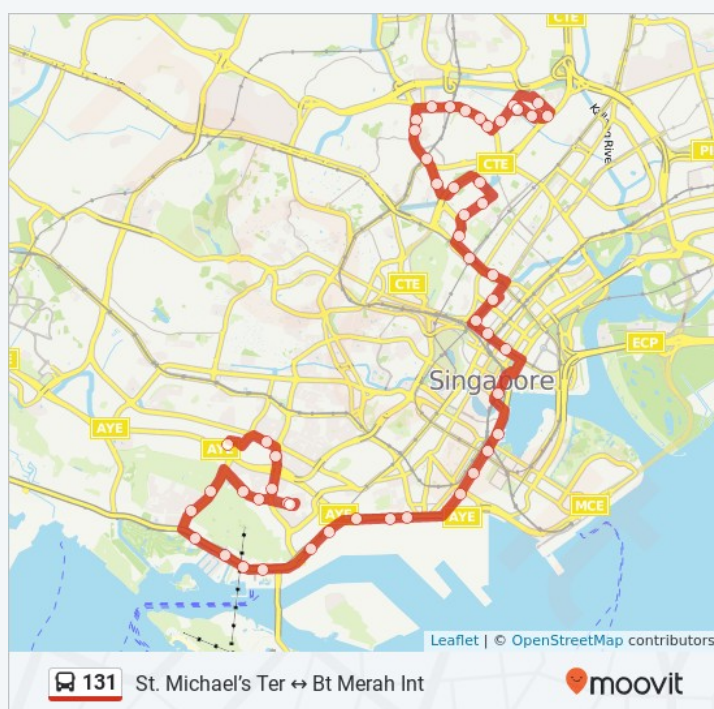

75 Victoria Street, Singapore

Bras Basah Rd - Raffles Hotel (02049)

1 Beach Road, Singapore

Connaught Dr - Opp S'Pore Cricket Club (02029)

0 Connaught Drive, Singapore

Collyer Quay - Oue Bayfront (03019)

50 Collyer Quay, Singapore

Raffles Quay - One Raffles Quay (03059)

Raffles Quay, Singapore

Shenton Way - Uic Bldg (03129)

3A Shenton Way, Singapore

Shenton Way - Opp Axa Twr (03217)

8 Shenton Way, Singapore

Keppel Rd - Opp Customs Port Br Hq (05649)

Keppel Rd - Opp Former Railway Stn (14061)

Keppel Rd - Keppel Workshop (14071)

Keppel Road, Singapore

One Raffles Quay (03059), Shenton Way - Uic Bldg (03129), Shenton Way - Opp Axa Twr (03217), Keppel Rd - Opp Customs Port Br Hq (05649), Keppel Rd - Opp Former Railway Stn (14061), Keppel Rd - Keppel Workshop (14071), Keppel Rd - Tg Pagar Dp Blk F5 (14081), Keppel Rd - Opp Keppel Dp Blk 517 (14101), Telok Blangah Rd - Vivocity (14141), Telok Blangah Rd - Harbourfront Stn Exit B (14121), Telok Blangah Rd - Caribbean At Keppel Bay (14131), Telok Blangah Rd - Opp Chr Community Chapel (14151), Henderson Rd - Blk 54 (14041), Henderson Rd - Aft Telok Blangah Hts (14051), Telok Blangah Way - Blk 25 (14279), Telok Blangah Way - Opp Blk 27 (14299), Bt Purmei Ave - Opp Blk 109 (14389), Bt Purmei Ave - Blk 109 (14381), Lower Delta Rd - St. Theresa's Convent (14031), Lower Delta Rd - Cendex Ctr (10361), Jln Bt Merah - Opp Blk 120 (10081), Bt Merah Ctrl - Bt Merah Int (10009)