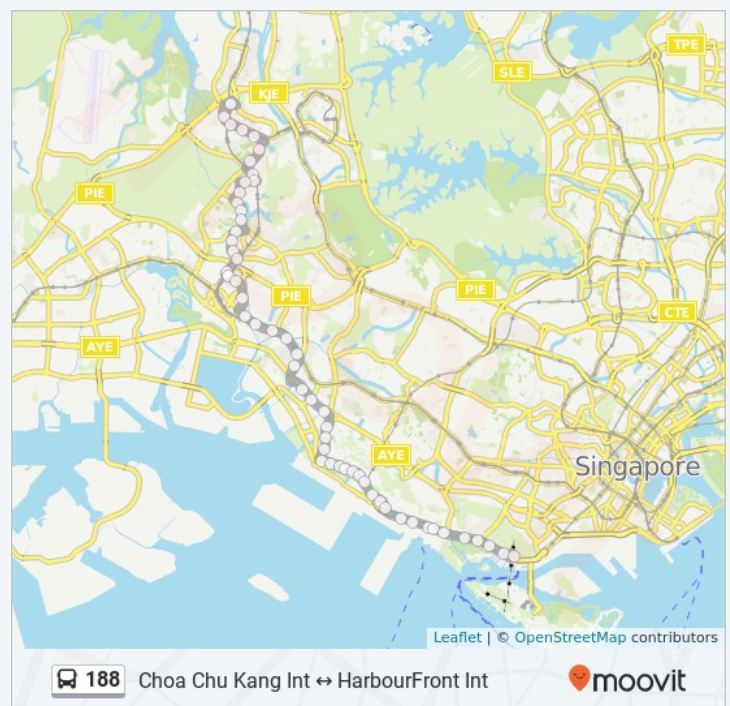

C'wealth Ave West - Bef Toh Tuck Ave (28011)

Boon Lay Way - Aft Toh Tuck Ave (28021)

Boon Lay Way - Bef The Synergy (28031)

Boon Lay Way - The Synergy (28041)

Toh Guan Rd - Imm Bldg (28659)

30 Toh Guan Road, Singapore

Toh Guan Rd - Blk 286a (28649)

286A Toh Guan Road, Singapore

Aye - Blk 610 (17121), Aye - Clementi Flyover (17131), Aye - Clementi Stadium (17141), Clementi Ave 6 - Regent Pk (17059), C'wealth Ave West - Nan Hua Pr Sch (20101), C'wealth Ave West - Bef Toh Tuck Ave (28011), Boon Lay Way - Aft Toh Tuck Ave (28021), Boon Lay Way - Bef The Synergy (28031), Boon Lay Way - The Synergy (28041), Toh Guan Rd - Imm Bldg (28659), Toh Guan Rd - Blk 286a (28649), Toh Guan Rd - Blk 288e (28639), Jurong East Ctrl - Blk 241 (28621), Bt Batok Ave 1 - Blk 190 (43691), Bt Batok West Ave 6 - Blk 185 (43379), Bt Batok West Ave 6 - Blk 146 (43329), Bt Batok West Ave 3 - Opp Blk 127 (43409), Bt Batok West Ave 2 - Bef Bt Batok West Ave 5 (43469), Bt Batok West Ave 2 - Opp Blk 305 (43479), Bt Batok West Ave 2 - Opp Blk 315 (43489), Bt Batok West Ave 4 - Blk 419 (43499), Bt Batok West Ave 7 - Opp Blk 336 (43839), Bt Batok West Ave 7 - Hometeamns (43649), Bt Batok West Ave 5 - Bt Batok Driving Ctr (43521), Bt Batok Rd - Aft Bt Batok West Ave 5 (44161), Bt Batok Rd - Opp Bt Batok Fire Stn (44151), Choa Chu Kang Way - Opp Blk 113 (44129), Choa Chu Kang Way - Opp Blks 237/239 (44449), Choa Chu Kang Way - Blk 277 (44459), Choa Chu Kang Way - Blk 414 (44469), Choa Chu Kang Loop - Choa Chu Kang Int (44009)