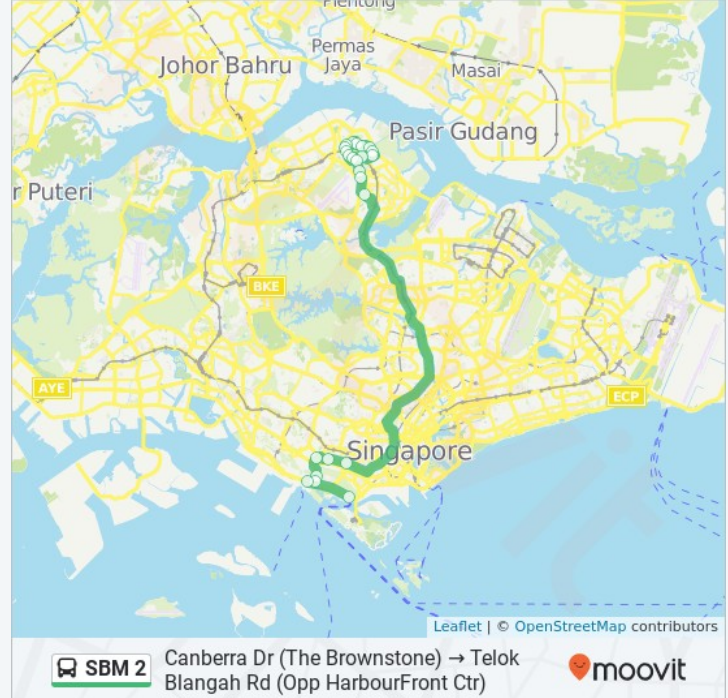

SBM 2 bus Info

Direction: Telok Blangah Rd

Stops: 23

Trip Duration: 79 min

Line Summary: The Brownstone (Bef Entrance), Canberra Way - Blk 120a (58539), Canberra St - Blk 108 Cp (58529), Canberra St - Opp Blk 104b (58519), Montreal Link - Blk 590a (58509), Montreal Dr - Blk 506a (58499), Wellington Circle - Wellington Pr Sch (58489), Admiralty Dr - Blk 353 (58421), Sembawang Dr - Blk 354 Cp (58311), Sembawang Dr - Sun Plaza (58251), Sembawang Dr - Blk 317 (58291), Sembawang Ave - Blk 303 (58391), Sembawang Rd - Aft Canberra Rd (58029), Sembawang Rd - Aft Jln Kemuning (57139), Sembawang Rd - Blk 114 (57129), Yishun Ave 3 - Blk 722 (59551), Outside Connection One, Jln Bt Merah - Opp Blk 28 (10111), Alexandra Rd - Opp Queensway Shop Ctr (11519), Alexandra Rd - Opp Alexandra Pt (15059), Alexandra Rd - Bef Psa Bldg (15049), Pasir Panjang Rd - Mapletree Business City (15159), Telok Blangah Rd - Harbourfront Stn Exit A (14129)

**Alexandra Rd - Opp Queensway Shop Ctr
(11519)**

Alexandra Rd - Opp Alexandra Pt (15059)

4 Malan Road, Singapore

Alexandra Rd - Bef Psa Bldg (15049)

Alexandra Road, Singapore

**Pasir Panjang Rd - Mapletree Business City
(15159)**

**Telok Blangah Rd - Harbourfront Stn Exit A
(14129)**

SBM 2 bus time schedules and route maps are available in an offline PDF at moovit.com. Use the [Moovit App](#) to see live bus times, train schedule or subway schedule, and step-by-step directions for all public transit in Singapore.