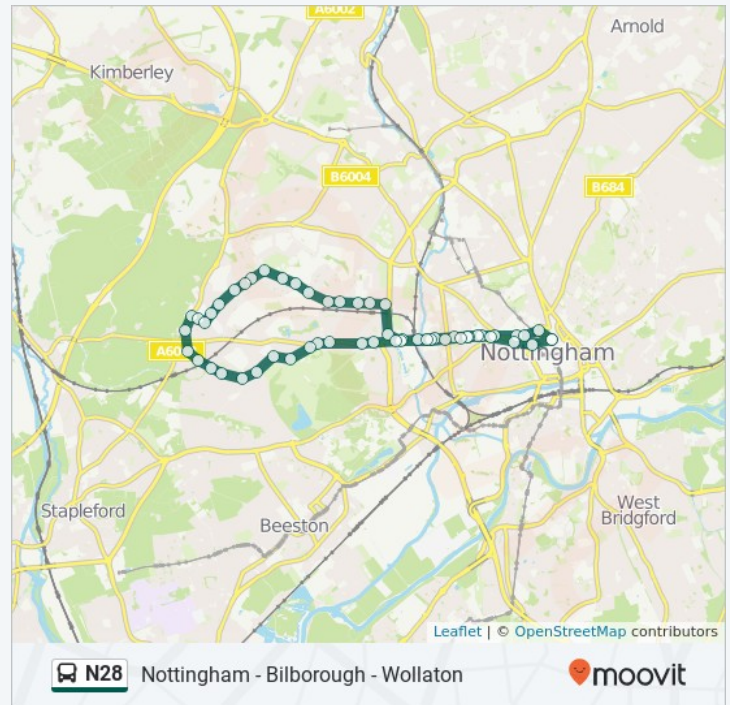

38 Wigman Road, Nottingham

Glaisdale Drive, Bilborough

Graylands Road, Bilborough

Bracebridge Drive End, Bilborough

1 Bracebridge Drive, Nottingham

Darnhall Crescent, Bilborough

61a Bracebridge Drive, Nottingham

Bracebridge Drive Shops, Bilborough

89 Bracebridge Drive, Nottingham

Burnside Green, Bilborough

133 Bracebridge Drive, Nottingham

Tremayne Road, Bilborough

Tremayne Road, Nottingham

Westwick Road, Bilborough

Brindley Road, Bilborough

113 Birchover Road, Nottingham

Stotfield Road, Bilborough

59 Cockington Road, Nottingham

Cockington Road, Bilborough

84 Bilborough Road, Nottingham

Trowell Road, Bilborough

28 Bilborough Road, Nottingham

Spices, Wollaton

Rosedale Drive, Wollaton

42 Firbeck Road, Nottingham

Grangewood Road, Wollaton

312 Wollaton Vale, Nottingham

Humberston Road, Wollaton

40 Humberston Road, Nottingham

Arleston Drive, Wollaton

212 Wollaton Vale, Nottingham

Gardens, Wollaton, Wollaton Hall, Wollaton, Old Coach Road, Wollaton, Brendon Road, Wollaton, Eton Grove, Wollaton, Ringwood Crescent, Wollaton, Marchwood Close, Wollaton, Kennington Road, Radford, Faraday Road, Radford, Middleton Street, Radford, Radford Boulevard, Radford, Albert Grove, Radford, Highurst Street, Radford, Canning Circus, Clarendon Street, Nottingham (Y9), Talbot Street, Nottingham (Y6), Ntu City Campus, Nottingham (G2), Victoria Centre, Nottingham (J6)