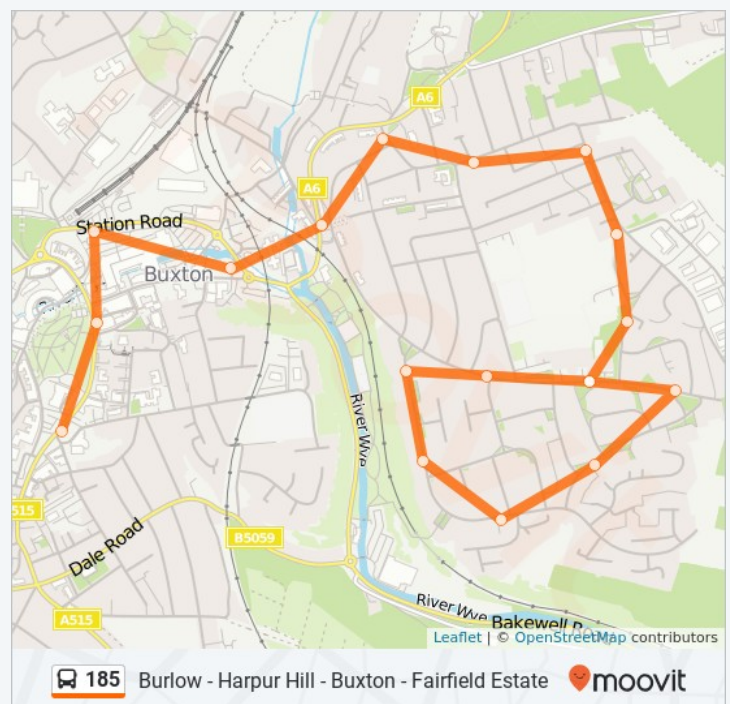

## 185 bus Info

**Direction:** Buxton

**Stops:** 18

**Trip Duration:** 15 min

**Line Summary:** Fairfield Centre, Fairfield, Cornwall Avenue, Fairfield, Edensor Avenue, Fairfield, Monsal Avenue, Fairfield, Pictor Road, Fairfield, Granby Road North End, Fairfield, Lathkil Grove, Fairfield, Fairfield Centre, Fairfield, Junior School, Fairfield, Boarstones Lane, Fairfield, Tongue Lane, Fairfield, Queens Court, Fairfield, Windsor Road, Fairfield, Working Mens Club, Buxton, Sylvan Park, Buxton, Railway Station, Buxton, Terrace Road, Buxton, Market Place, Buxton (D)

## Direction: Fairfield

20 stops

[VIEW LINE SCHEDULE](#)