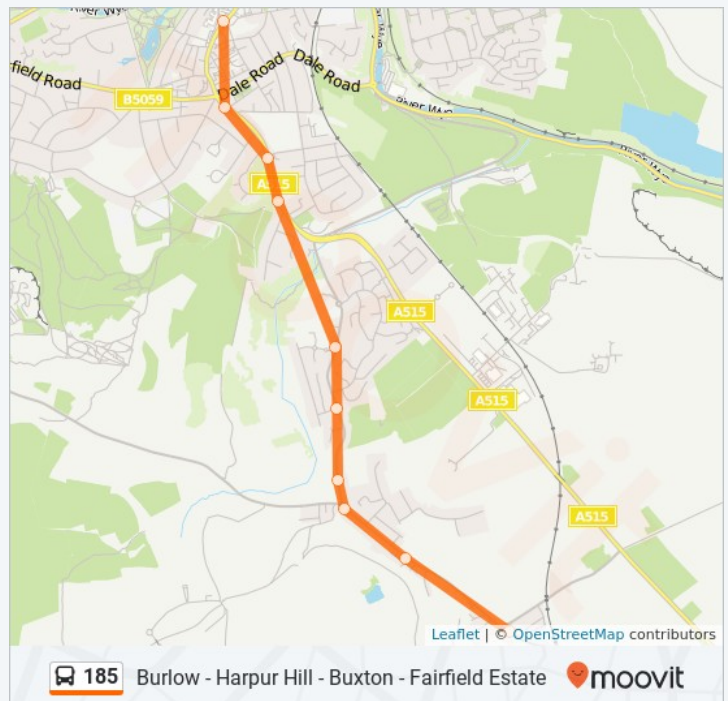

## 185 bus Info

**Direction:** Buxton

**Stops:** 10

**Trip Duration:** 10 min

**Line Summary:** Heathfield Nook Road, Burlow, Solomons Court, Harpur Hill, Parks Inn, Harpur Hill, St James Church, Harpur Hill, Fernway, Harpur Hill, Trent Avenue, Harpur Hill, White Knowle Road, Buxton, Heath Grove, Buxton, Five Ways Junction, Buxton, Market Place, Buxton (C)