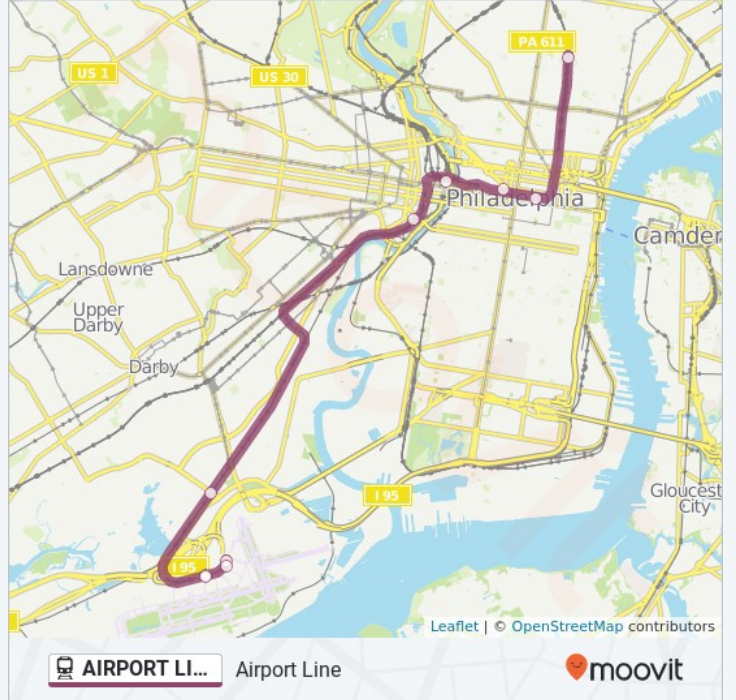

---

Airport Terminal E F

### AIRPORT LINE train Time Schedule

To Phila. International Airport Route Timetable:

Sunday	4:13 AM - 11:13 PM
Monday	4:13 AM - 11:14 PM
Tuesday	4:13 AM - 11:14 PM
Wednesday	4:13 AM - 11:14 PM
Thursday	4:13 AM - 11:14 PM
Friday	4:13 AM - 11:14 PM
Saturday	4:13 AM - 11:13 PM

### AIRPORT LINE train Info

**Direction:** To Phila. International Airport

**Stops:** 10

**Trip Duration:** 39 min

**Line Summary:** Temple University, Jefferson Station , Suburban Station, 30th Street , University City, Eastwick, Airport Terminal A, Airport Terminal B, Airport Terminal C D, Airport Terminal E F

 AIRPORT LI... Airport Line