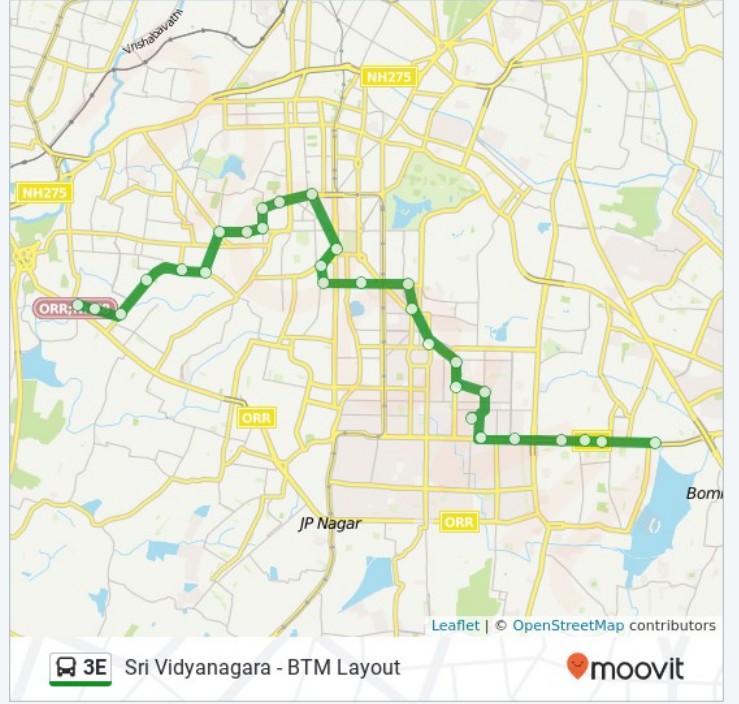

Jayadeva Hospital (ಜಯದೇವ)

Outer Ring Road, Bangalore

B.T.M Water Tank (ಬಿ.ಟಿ.ಎಂ ವಾಟರ್ ಟ್ಯಾಂಕ್)

Udupi Garden (ಉಡುಪಿ ಗಾರ್ಡನ್)

13th Main Road, Bangalore

B.T.M Layout Bus Stop (ಬಿ.ಟಿ.ಎಂ ಬಡಾವಣೆ)

Direction: Sri Vidyanagara