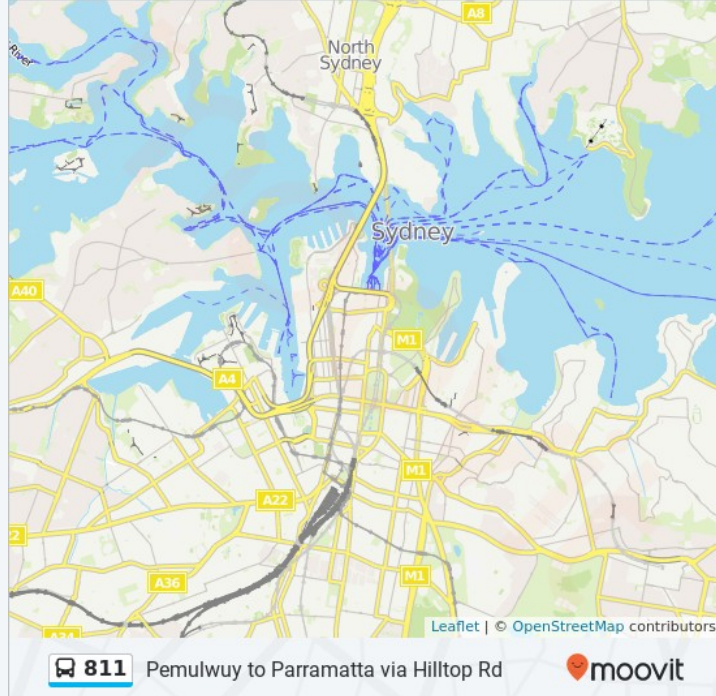

2 Rowe Place, Greystanes

Merrylands Rd after Bambil St

824 Merrylands Road, Greystanes

Merrylands Rd opp Carter St

844 Merrylands Road, Pemulwuy

Merrylands Rd before Greystanes Rd

868 Merrylands Road, Pemulwuy

222A Old Prospect Road, Greystanes

Cumberland Country Golf Club, Old Prospect Rd

1 Kootingal Street, Greystanes

Old Prospect Rd before Brighton St

243 Old Prospect Road, Greystanes

Old Prospect Rd opp Beresford Rd

254 Old Prospect Road, Greystanes

Beresford Rd opp Namoi St

109 Beresford Road, Greystanes

Beresford St opp Beresford Road Public School

Beresford Road, Greystanes

Greystanes High School near Beresford Rd

Bathurst St at Orange St

69 Bathurst Street, Greystanes

Bathurst Street Park, Bathurst St

51A Bathurst Street, Greystanes

Bathurst St after Grafton St

5 Bathurst Street, Pemulwuy

Greystanes Rd opp Cobar St

68-70 Greystanes Road, Pemulwuy