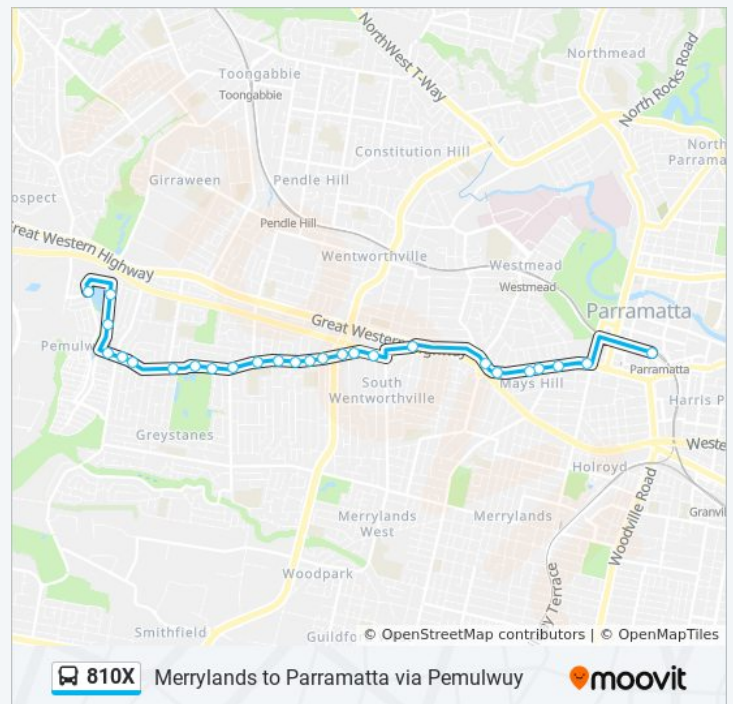

Merrylands Rd at Hilton St

Merrylands Rd before Ringrose Ave

Betts Rd before Bruce St

Bruce St opp Sherwood Grange Public School

45 Bruce St

Bruce St opp Valda St

Bruce St at Lucy St

Duffy St opp Cameron Cct

Great Western Hwy opp Dong San Uniting Church

Pitt T-Way

Parramatta Station, Stand A1

Direction: Parramatta Stn

26 stops

[VIEW LINE SCHEDULE](#)

Nijong Dr after Wombat St
Driftway Dr opp Driftway Reserve
Driftway Dr at Lisk Rd
Butu Wargun Dr opp Pemulwuy Marketplace
Old Prospect Rd at Grafton St
Old Prospect Rd opp Tania St
Old Prospect Rd after Beresford Rd
Old Prospect Rd opp Brighton St
Old Prospect Rd opp Cumberland Country Golf Club
Old Prospect Rd after Cumberland Rd
Old Prospect Rd opp St Pauls Catholic College
Old Prospect Rd at Walnut St
Old Prospect Rd before Berith Rd
Old Prospect Rd opp Ringrose Ave
Old Prospect Rd after Cyril St
Old Prospect Rd Shops, Old Prospect Rd
Old Prospect Rd opp Hampden Rd
Old Prospect Rd opp Boronia St
Finlayson T-Way
Coleman T-Way
Great Western Hwy opp Murugan Temple
Murugan Temple, Great Western Hwy
Mays Hill T-Way
Great Western Hwy opp Dong San Uniting Church
Pitt T-Way
Parramatta Station, Stand A1

810X bus Info

Direction: Parramatta Stn

Stops: 26

Trip Duration: 31 min

Line Summary:

Direction: Pemulwuy Marketplace

810X bus Time Schedule

23 stops