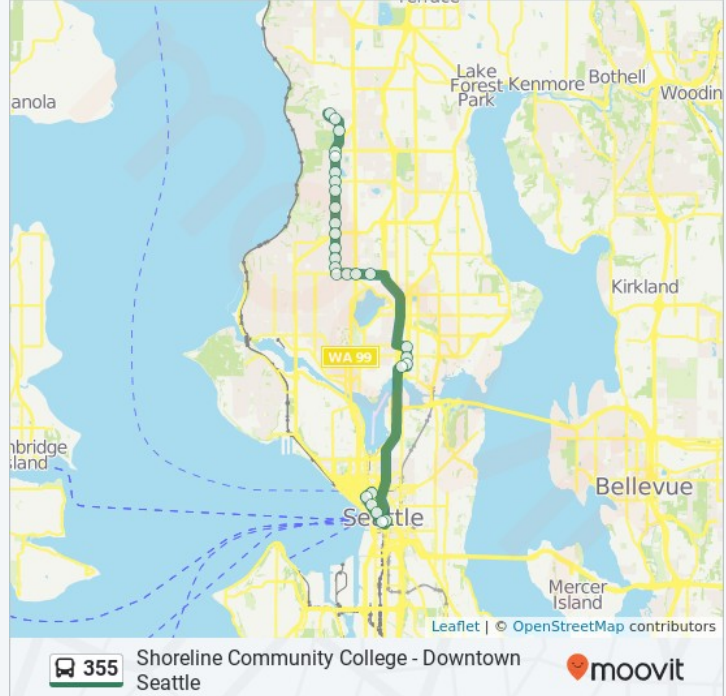

(1) Downtown Seattle: 5:47 AM - 8:13 AM (2) Shoreline Cc: 2:54 PM - 5:58 PM

Use the Moovit App to find the closest 355 bus station near you and find out when is the next 355 bus arriving.

Direction: Downtown Seattle

4225 Roosevelt Way Northeast, Seattle

Ne 42nd St & 8th Ave Ne

708 Northeast 42nd Street, Seattle

5th Ave & Jefferson St

504 5th Ave, Seattle

3rd Ave & James St

3rd Avenue, Seattle

3rd Ave & Madison St

925 4th Avenue, Seattle

3rd Ave & Union St

301 Union Street, Seattle

3rd Ave & Pine St

1600 3rd Ave, Seattle

Olive Way & 6th Ave

519 Olive Way, Seattle

Direction: Shoreline Cc

28 stops

[VIEW LINE SCHEDULE](#)

Eastlake Ave E & Aloha St

Eastlake Ave E & Mercer St

527 Eastlake Avenue East, Seattle

Stewart St & Yale Ave N

1305 Stewart St, Seattle

Stewart St & 9th Ave