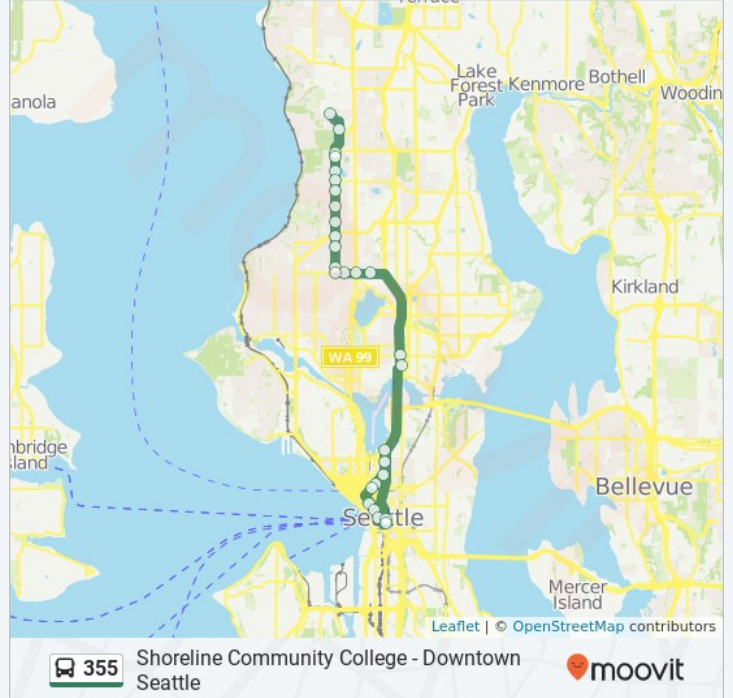

(1) Downtown Seattle: 5:47 AM - 8:13 AM (2) Shoreline Cc: 2:54 PM - 5:58 PM

Use the Moovit App to find the closest 355 bus station near you and find out when is the next 355 bus arriving.

Direction: Downtown Seattle

355 bus Info

Direction: Shoreline Cc

Stops: 28

Trip Duration: 66 min

Line Summary: Eastlake Ave E & Aloha St, Eastlake Ave E & Mercer St, Stewart St & Yale Ave N, Stewart St & 9th Ave, Stewart St & 7th Ave, 3rd Ave & Pike St, 3rd Ave & Seneca St, 3rd Ave & Columbia St, Terrace St & 5th Ave, 5th Ave & James St, 7th Ave Ne & Ne 42nd St, I-5 & Ne 45th St, N 85th St & Wallingford Ave N, N 85th St & Aurora Ave N, N 85th St & Fremont Ave N, Greenwood Ave N & N 85th St, Greenwood Ave N & N 87th St, Greenwood Ave N & N 97th St, Greenwood Ave N & N 103rd St, Greenwood Ave N & N 110th St, Greenwood Ave N & N 117th St, Greenwood Ave N & N 125th St, Greenwood Ave N & N 130th St, Greenwood Ave N & N 134th St, Greenwood Ave N & N 143rd St, Greenwood Ave N & N 145th St, Dayton Ave N & N 155th St, Shoreline Cc & N Innis Arden Way

Greenwood Ave N & N 130th St

300 N 130th St, Seattle

Greenwood Ave N & N 134th St

13410 Greenwood Ave N, Seattle

Greenwood Ave N & N 143rd St

14056 Greenwood Ave N, Seattle

Greenwood Ave N & N 145th St

14410 Greenwood Avenue North, Seattle

Dayton Ave N & N 155th St

North 155th Street, Shoreline

Shoreline Cc & N Innis Arden Way

355 bus time schedules and route maps are available in an offline PDF at moovit.com. Use the [Moovit App](#) to see live bus times, train schedule or subway schedule, and step-by-step directions for all public transit in Seattle Tacoma Bellevue.