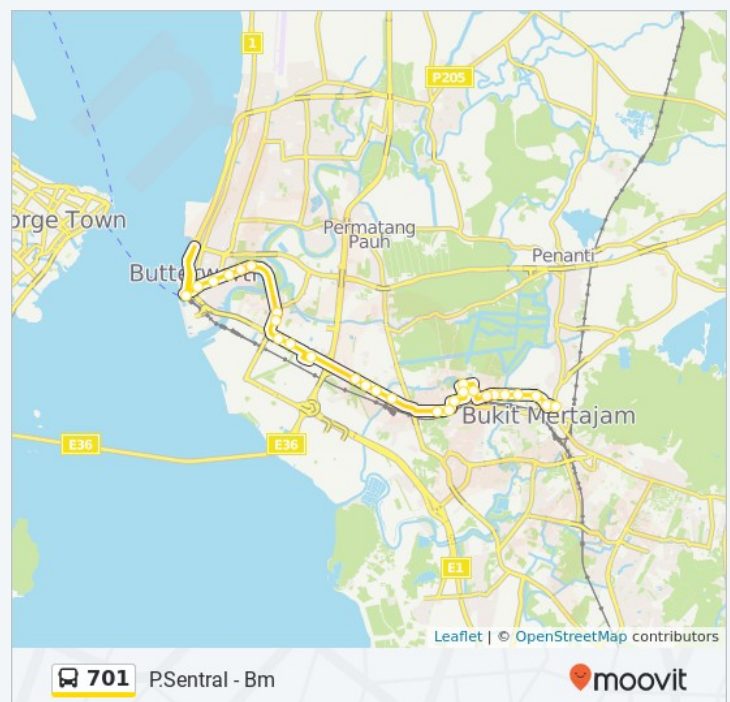

Use the Moovit App to find the closest 701 bus station near you and find out when is the next 701 bus arriving.

Direction: Bm - P.Sentral

23 stops

[VIEW LINE SCHEDULE](#)

The Summit

Plaza Utama

Jalan Muthu Palaniapan, Bukit Mertajam

Direction: P.Sentral - Bm

Stops: 28

Trip Duration: 36 min

Line Summary: Penang Sentral, Smk Convent Butterworth, Taman Mewah, Stor Tnb, Pusat Perniagaan Chain Ferry, Pusat Perniagaan Chain Ferry II, Taman Chai Leng I, Taman Chai Leng II, Taman Chai Leng, Kompleks Chai Leng Park, Megamall - Pacific, Masjid Jamek Kampung Setol, Medan Perniagaan Pauh Jaya, Mydin Mall, Masjid Jalan Baru, Permatang Batu, Pusat Perniagaan Perda, Perda Selatan, Kompleks Bm City, Perda Timur, Perda Utama, Pusat Perniagaan Permatang Rawa, Smk Permatang Rawa, Petronas Permatang Rawa, Permatang Rawa, Sunway Wellesley, Pba Bukit Mertajam, The Summit