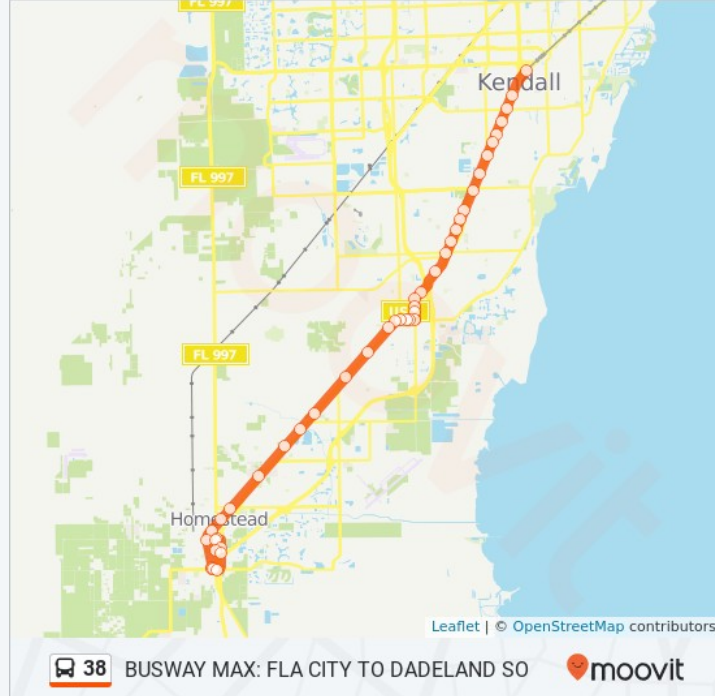

Busway & Sw 296 St

Southwest 296th Street, Leisure City

Busway & Sw 312 St

450 Ne 8th St, Homestead

Busway & Ne 2 Dr

261 Parkway St, Homestead

Busway & Sw 324 St

110 Sw 3rd Ct, Homestead

Us 1 At 33000 Blk

South Dixie Highway, Florida City

Lucy St & Krome Av

729 S Krome Ave, Homestead

S Krome Av At #1450

Northwest 17th Street, Florida City

S Krome Av At #826

826 N Krome Avenue, Florida City

W Palm Dr & Nw 1 Av

Busway & W Palm Dr

130 Nw 1st Ave, Florida City

Sw 344 St Park & Ride

237 Nw 1st St, Florida City

38 bus time schedules and route maps are available in an offline PDF at moovit.com. Use the [Moovit App](#) to see live bus times, train schedule or subway schedule, and step-by-step directions for all public transit in Miami.