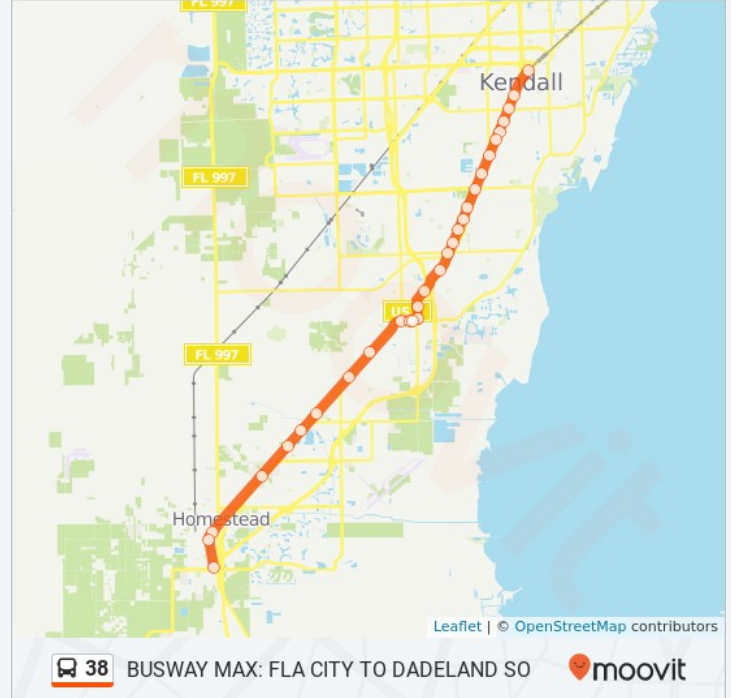

Busway & Marlin Dr

18970 S Dixie Hwy, South Miami Heights

Busway & Sw 184 St

10160 Sw 184th St, South Miami Heights

Busway & W Indigo St

Busway & Sw 173 St

17280 S Dixie Hwy, West Perrine

Busway & Sw 168 St

Busway & Sw 160 St

South Dixie Highway, Palmetto Bay

Busway & Sw 152 St

Busway & Sw 144 St

South Dixie Highway, Kendall

Busway & Sw 136 St

Busway & Sw 128 St

12695 Sw 84th Ave, Pinecrest

Busway & Sw 124 St

Busway & Sw 120 St

11745 Sw 82nd Rd, Pinecrest

Busway & Sw 112 St

7944 Sw 111th St, Pinecrest

Busway & Sw 104 St

Dadeland South Metrorail Station

9200 Dixie Highway, South Miami

Direction: 38 - Max To Florida City

45 stops

[VIEW LINE SCHEDULE](#)

Dadeland South Metrorail Station

9200 Dixie Highway, South Miami

Busway & Sw 104 St

7800 Sw 104th St, Pinecrest

Busway & Sw 112 St