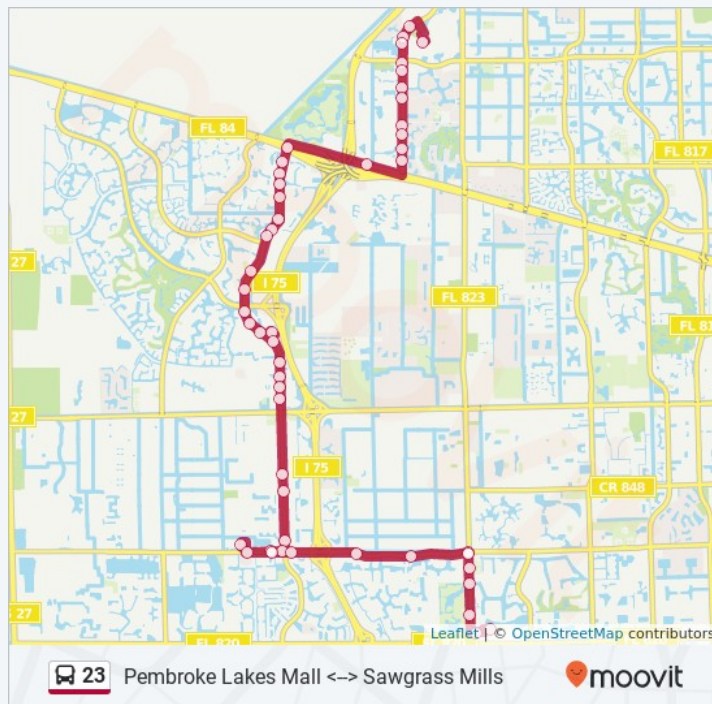

## 23 bus Info

**Direction:** Pembroke Lakes Mall Via Hospital & Academic Village

**Stops:** 50

**Trip Duration:** 60 min

**Line Summary:** Sawgrass Mills, Nw 136 A/Red Snaper R, Nw 136 A/Nw 22 P, Nw 136 A/Nw 21 S, Nw 136 A/Sunrise B, Nw 136 A/Racal, Nw 136 A/Nw 14 S, Nw 136 A/Nw 12 S, Nw 136 A/Nw 8 S, Nw 136 A/Nw 6 S, Nw 136 A/Nw 2 S, Nw 136 A/Nw 3 S, Sr 84/International P, Weston R/Sr 84, Weston R/New River Cir - (Pk Cntr W), Weston R/Blatt B, Weston R/Fairway Cir, Weston R/Saddle Club R, Weston R/S New River Cir, Weston R/Fairlake Trace, Weston R/Indian Trace, Weston R/N Corporate Lakes B, Weston R/N Commerce Pkw, Weston R/Royal Palm Blvd, Weston R/Executive Park L, Weston R/W Corporate Lakes, Cleveland Clinic Weston, Weston R/Meridian Pkw, Weston R/South Post R, Weston R/Emerald W, Weston R/Sw 41 S, Weston R/Emerald Park Cir, Sw 160 A/Huntridge R, Sw 160 A/Stirling R, Sw 160 A/Sheridan S, Sheridan S/Nw 160 A - (Dykes R), Sheridan S/Nw 163 A, Academic Village/Sheridan S, Sheridan S/Jaguar Way, Sheridan S/Nw 163 A,

**Sw 160 A/Huntridge R**

5700 160th Rd, Davie

**Sw 160 A/Stirling R**

Southwest 160th Avenue, Pembroke Pines

**Sw 160 A/Sheridan S**

6852 Sw 161st Ave, Pembroke Pines

**Sheridan S/Nw 160 A - (Dykes R)**

**Sheridan S/Nw 163 A**

16298 Mariposa Cir, Pembroke Pines

**Academic Village/Sheridan S**

16835 Sheridan St, Pembroke Pines

**Sheridan S/Jaguar Way**

16658 Nw Sheridan St, Pembroke Pines

Sheridan S/Nw 160 A - (Dykes R), Sheridan S/Nw 146 A, Sheridan S/Nw 136 A, Sheridan S/Flamingo R, Flamingo R/Sheridan S (S), Flamingo R/#2026, Flamingo R/Taft S, Flamingo R/Johnson S, Nw 4 S/Flamingo R, Pembroke Lakes Mall - (Northside Of Sears)

**Sheridan S/Nw 163 A**

---

**Sheridan S/Nw 160 A - (Dykes R)**

24th Street, Pembroke Pines

---

**Sheridan S/Nw 146 A**

14291 Nw 23rd St, Pembroke Pines

---