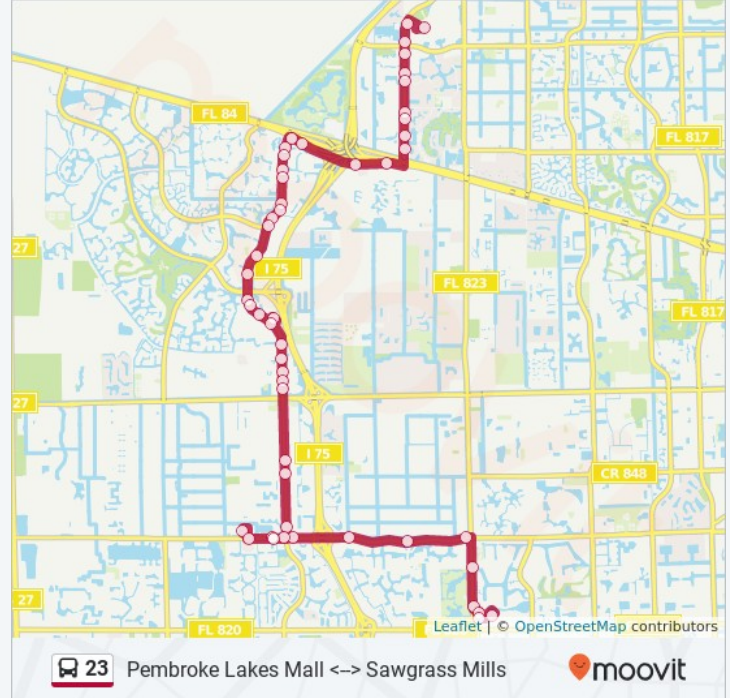

Cleveland Clinic Weston

3100 Weston Rd, Weston

Weston R/Meridian Pkw

Weston R/Cleveland Clinic B

Weston R/S Commerce Pkw

Weston R/Royal Palm Blvd

2618 Weston Rd, Weston

Weston R/N Commerce Pkw South

Weston R/N Corporate Lakes B

Weston R/Indian Trace

Weston R/Fairlake B - (Centry Isl Plz)

Weston R/S New River Cir

1020 Weston Rd, Weston

Weston R/S New River Cir

1127 Creekford Dr, Weston

Weston R/N New River Cir

Weston R/Fairway Cir

Weston Road, Sunrise

Weston R/Hampton Lake B

Weston R/New River Cir - (Fire Stn 83)

Sr 84/Weston R

15988 W State Road 84, Sunrise

Sr 84/Westgate Sq

Sr 84/Nw 148 A

14561 Vista Verdi Rd, Davie

Sr 84/Pionciana W

13919 N Forest Oak Cir, Davie

Nw 136 A/Nw 3 S

Northwest 136th Avenue, Plantation

Nw 136 A/Nw 2 S

401 Nw 135 Way, Plantation

Nw 136 A/Nw 6 S

607 Nw 135th Ter, Plantation

Nw 136 A/Nw 8 S

711 Nw 135th Way, Plantation

Nw 136 A/Nw 12 S