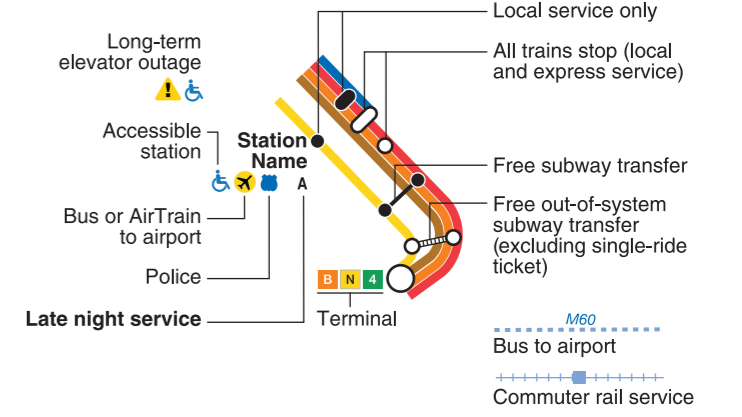

New York City Subway

Late Night Service

Approximately Midnight to 6:00am

Legend

The subway operates 24 hours a day, but not all lines operate at all times.

For more service information visit mta.info, call our Travel Information Center at 511 for help in English or Spanish (24 hours), or ask an agent for help in all other languages (6:00am to 10:00pm).