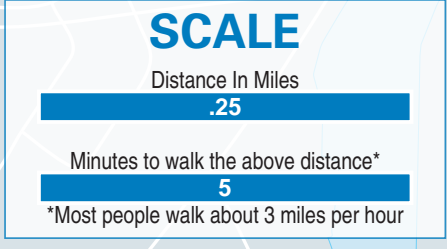

# Downtown Cleveland

**Muny Lot Service**

**NineTwelve Line**  
Weekday rush hour only  
Approximately every 15 minutes. (See Trolley Map)

**Waterfront Line**  
Weekdays:  
6:30 a.m.-7 p.m.  
Weekend and holiday:  
9 a.m.-7 p.m.  
Every 15-30 minutes. Hours may be extended for special events.

## LEGEND

- Bus Route
- One Way Service
- Bus Route (Limited Service)
- Rapid Transit Route
- HealthLine Route (HL)
- Bus Route Number
- Rapid Station
- Transit Center
- Hospital
- School
- Point of Interest
- Hotel
- State Highway
- Interstate Highway