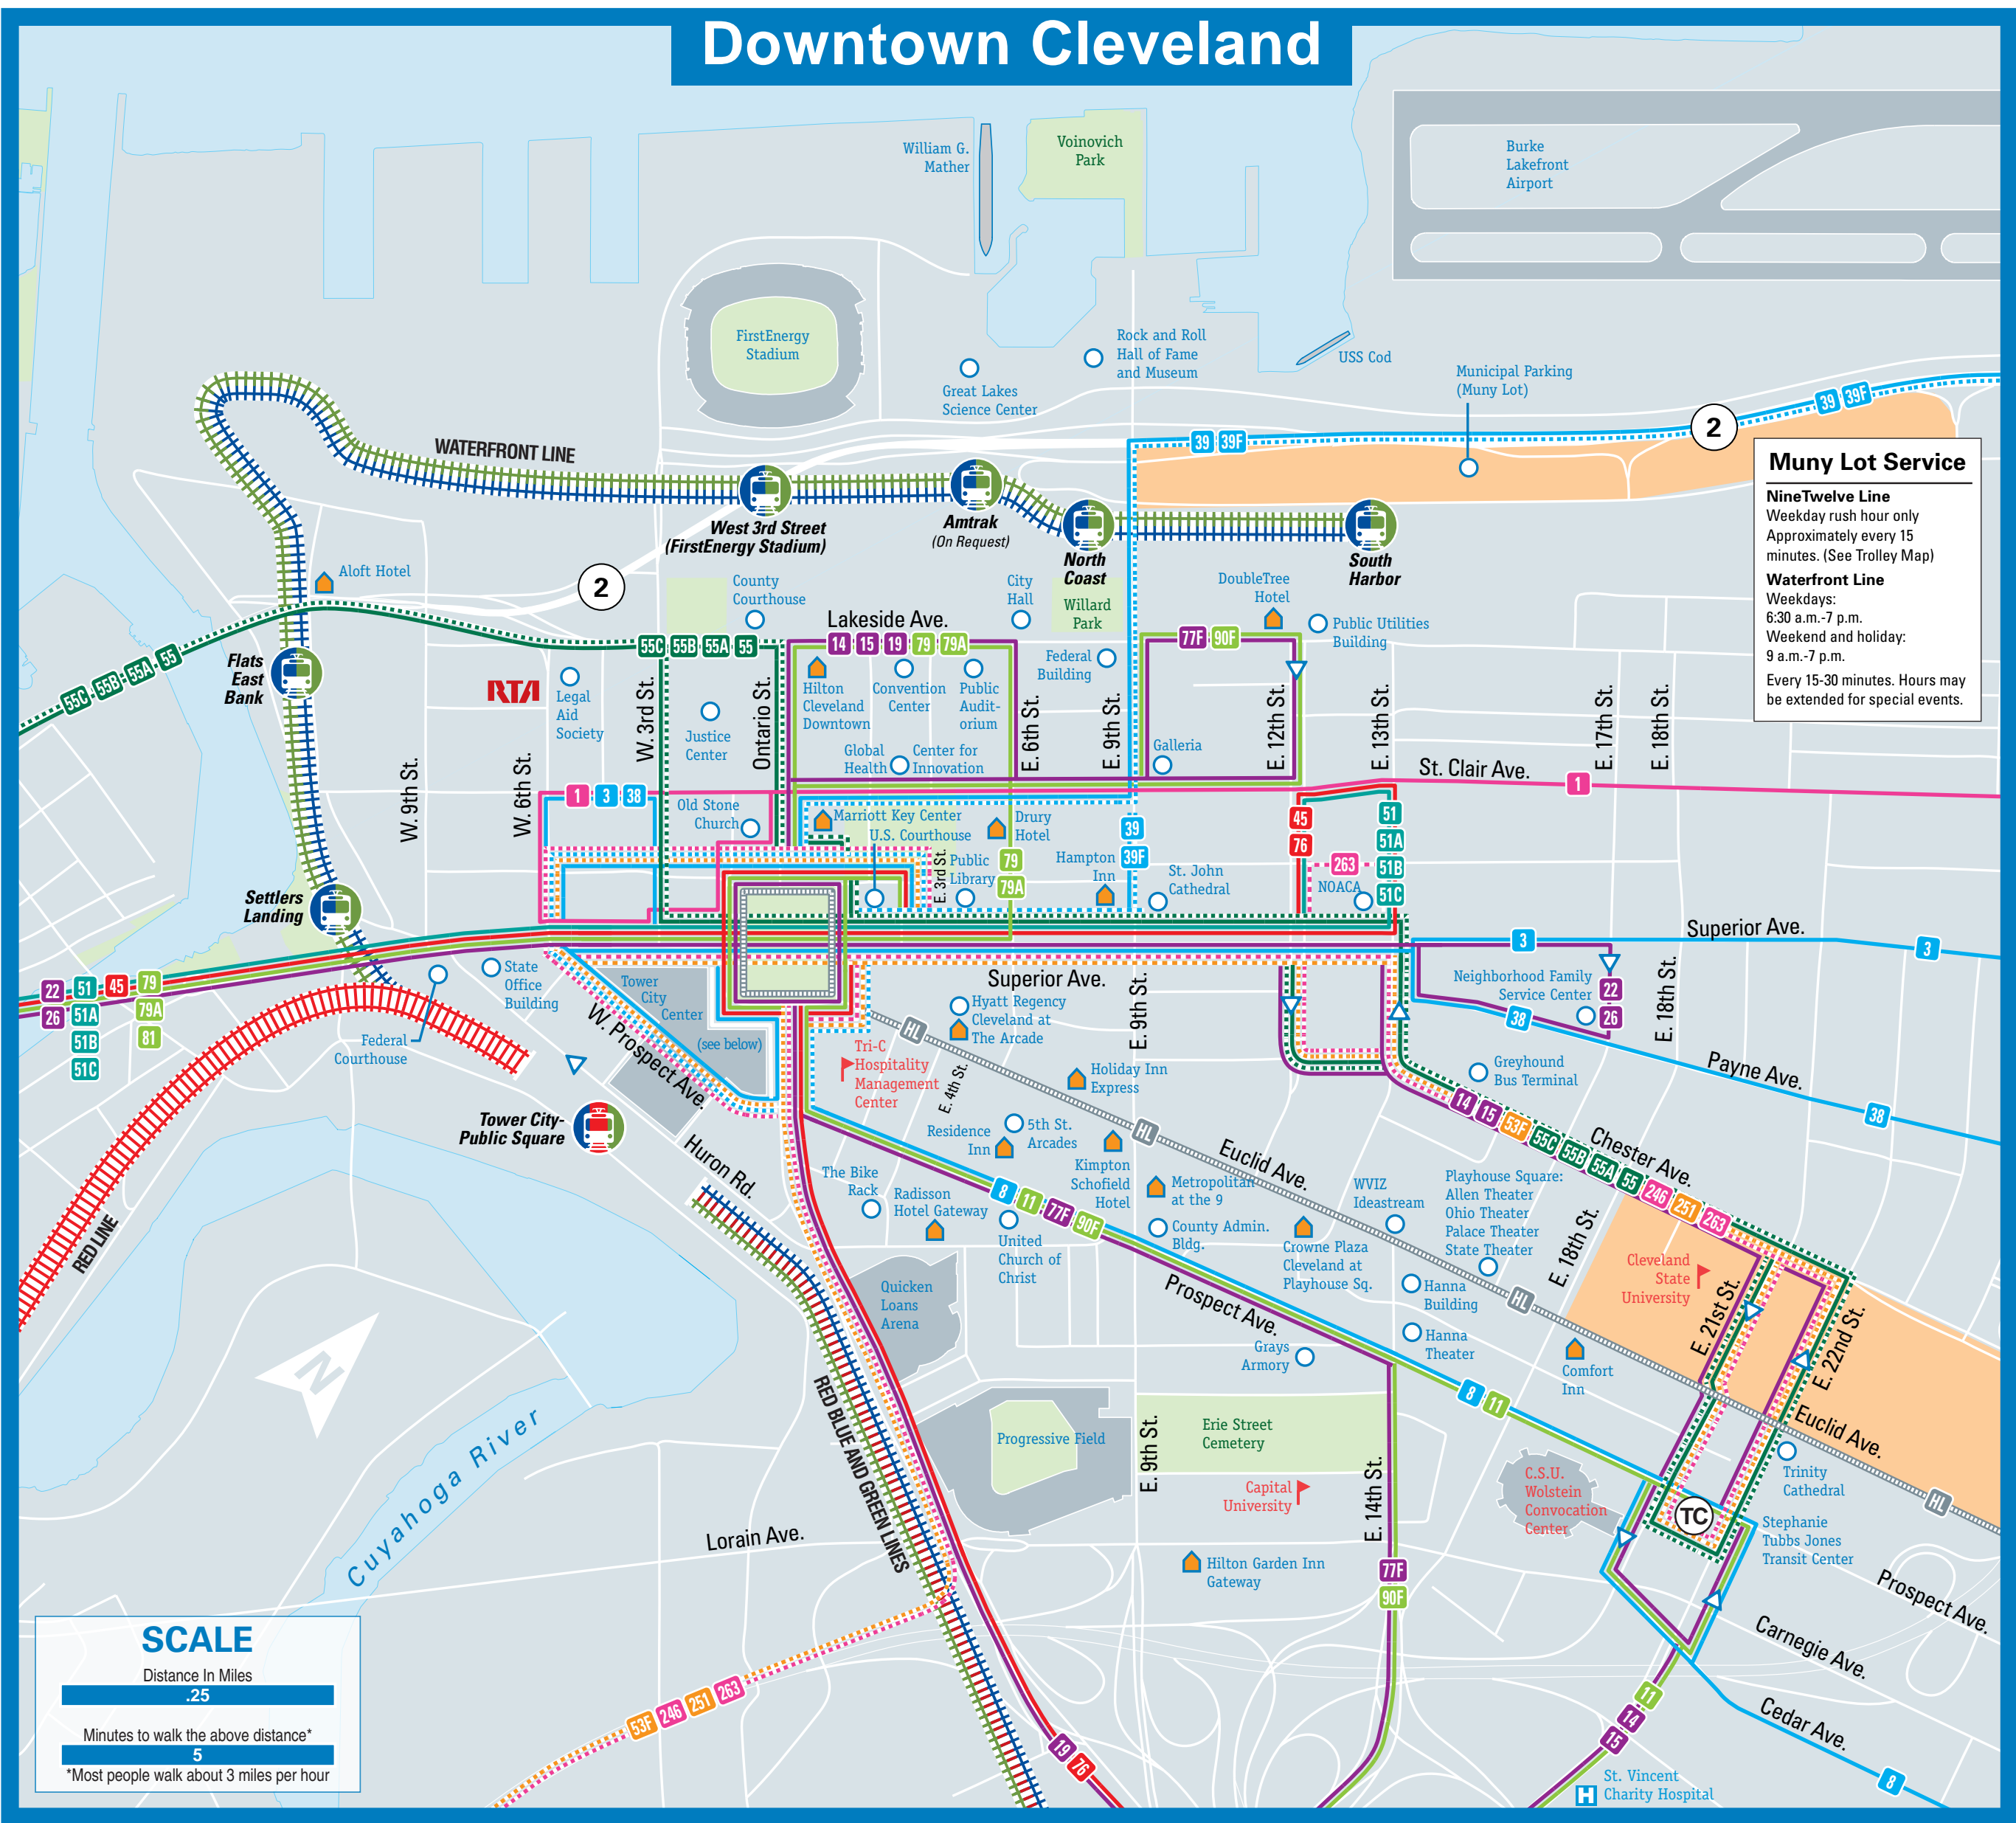

# Downtown Cleveland

**Muny Lot Service**

**NineTwelve Line**  
Weekday rush hour only  
Approximately every 15 minutes. (See Trolley Map)

**Waterfront Line**  
Weekdays:  
6:30 a.m.-7 p.m.  
Weekend and holiday:  
9 a.m.-7 p.m.  
Every 15-30 minutes. Hours may be extended for special events.

## LEGEND

- Bus Route
- One Way Service
- Bus Route (Limited Service)
- Rapid Transit Route
- HealthLine Route (HL)
- Bus Route Number
- Rapid Station
- Transit Center
- Hospital
- School
- Point of Interest
- Hotel
- State Highway
- Interstate Highway

Tower City is the hub of RTA rail service. All rail lines stop there. In addition, RTA's Customer Service Center and Fare Sales Counter are located in the Rotunda of Tower City, on the station platform level.

All downtown RTA bus routes operate near Tower City. The routes are listed below on the street where the route stops near Tower City:

- **On West Prospect Avenue:** 8, 39, 39F 246, 251, 263
- **On Ontario Street:** Cleveland State Line, 11, 14, 15, 19, 76, 77F, 90F
- **On Superior Avenue:** 1, 3, 22, 26, 38, 45, 51(all), 79, 79A, 81
- **On West Roadway (Tower City Front Entrance):** HealthLine, B, C, and E Trolleys