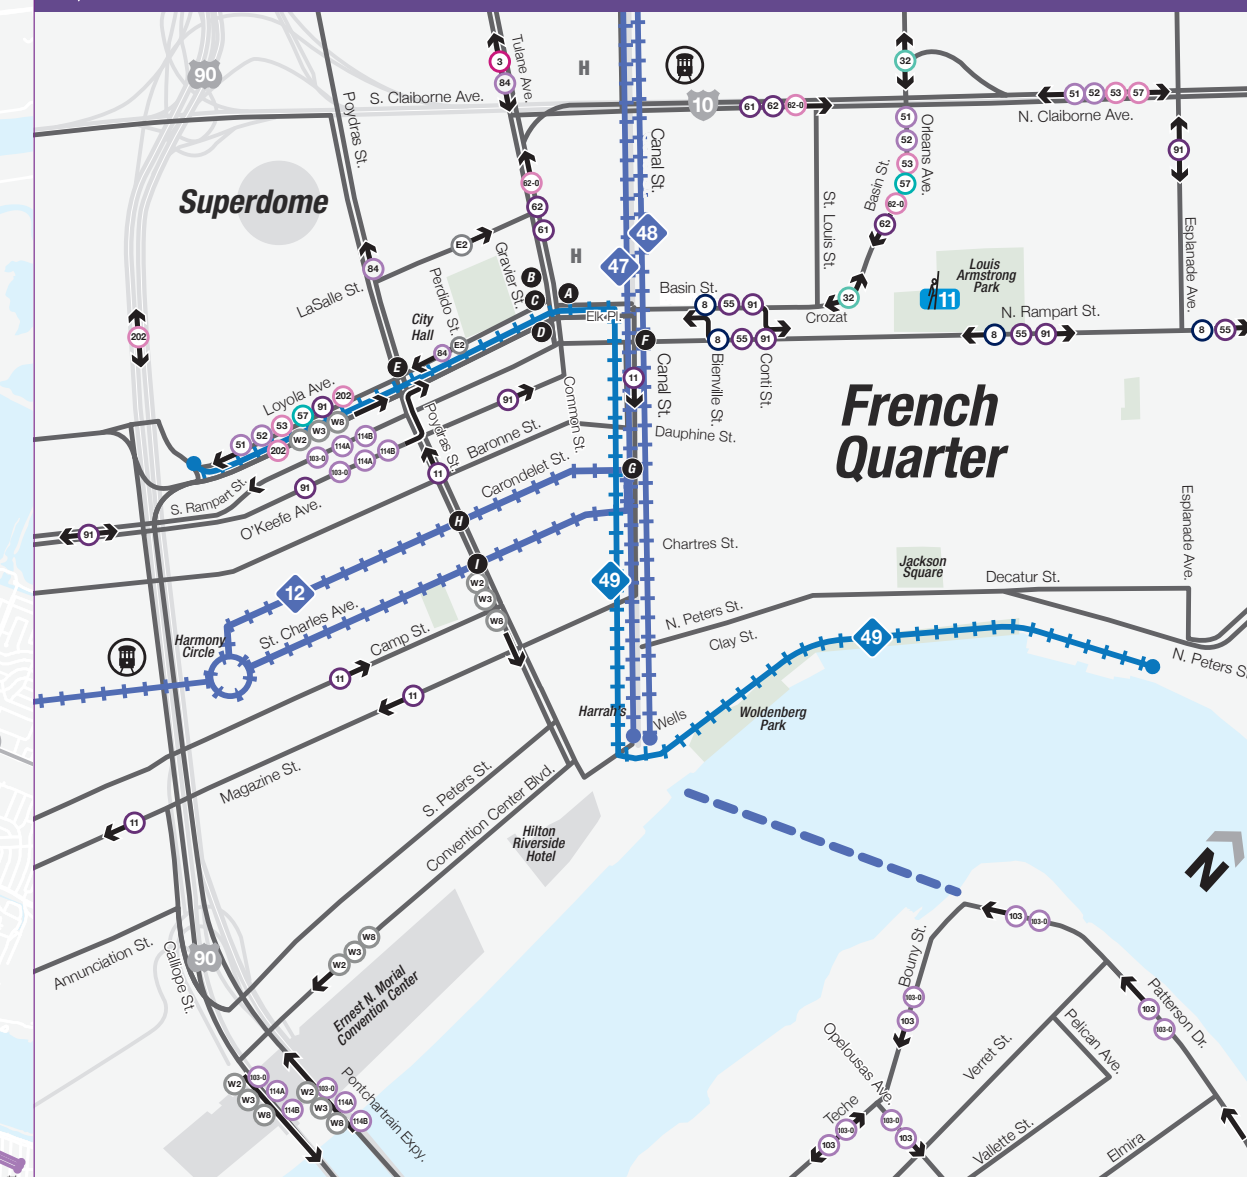

RTA System Map

See Interactive Maps at norta.com and on the RTA Le Pass App.
Call Rideline at 504-248-3900 for more information.
For Arrival Times, text **NORTA#** and the **STOP ID** to 41411.

T Transfer / Transbordo E Evacspots H Hospital ➔ Direction / Dirección

Updated 1-29-2023

Bus Lines / Líneas de Autobús

- 3 Tulane - Elmwood
- 8 St. Claude - Arabi
- 9 Broad - Napoleon
- 11 Magazine
- 27 Louisiana
- 31 Leonidas - Gentilly
- 32 Leonidas - Tremé
- 45 Lakeview Loop
- 51 St. Bernard - Claiborne
- 52 St. Bernard - Broadmoor
- 53-0 Paris - Claiborne Owl
- 55 Elysian Fields
- 57 Franklin - Freret
- 61 Lake Forest - Village D' Est
- 62 Morrison - Bullard
- 62-0 Morrison - Owl
- 66 Hayne Loop
- 67 Michoud Loop
- 68 Little Woods Loop
- 80 Desire - Louisa
- 84 Galvez - Lower 9th
- 86 St. Maurice - Chalmette
- 91 Jackson - Esplanade
- 103 General Meyer Local
- 103-0 Algiers Owl
- 105 Algiers Local
- 114A Garden Oaks - Sullen
- 114B Garden Oaks - Woodland
- 201 Kenner Loop
- 202 Airport Express

Streetcar / Tranvia

- 12 St. Charles
- 47 Canal-Cemeteries
- 48 Canal-City Park / Museum
- 49 Loyola-Riverfront

Ferry Service / Servicio de Ferry

- Algiers Point - Canal St. Ferry (Pedestrian Only)
- Lower Algiers-Chalmette Ferry (Pedestrian and Vehicle)
- 504-248-3900

Louis Armstrong New Orleans International Airport Map

Downtown & French Quarter Map

Downtown Stop Zones

- A Elk Place / Tulane 3, 61, 62, 62-0, E1
- B Tulane / Loyola 114A, 114B, W, W3, E2
- C Main Library 8, 32, 51, 52, 53, 55, 57, 91
- D Loyola / Common 11, 51, 52, 53, 57, 91
- E Poydras St / Loyola Ave 51, 52, 57, 84, E2
- F Rampart St 47, 48, 49
- G Carondelet St / Bourbon St 12, 47, 48, 49
- H Poydras St / Carondelet St 11, 12, W2, W3
- I Poydras St / St Charles Ave 11, 12, W2, W3