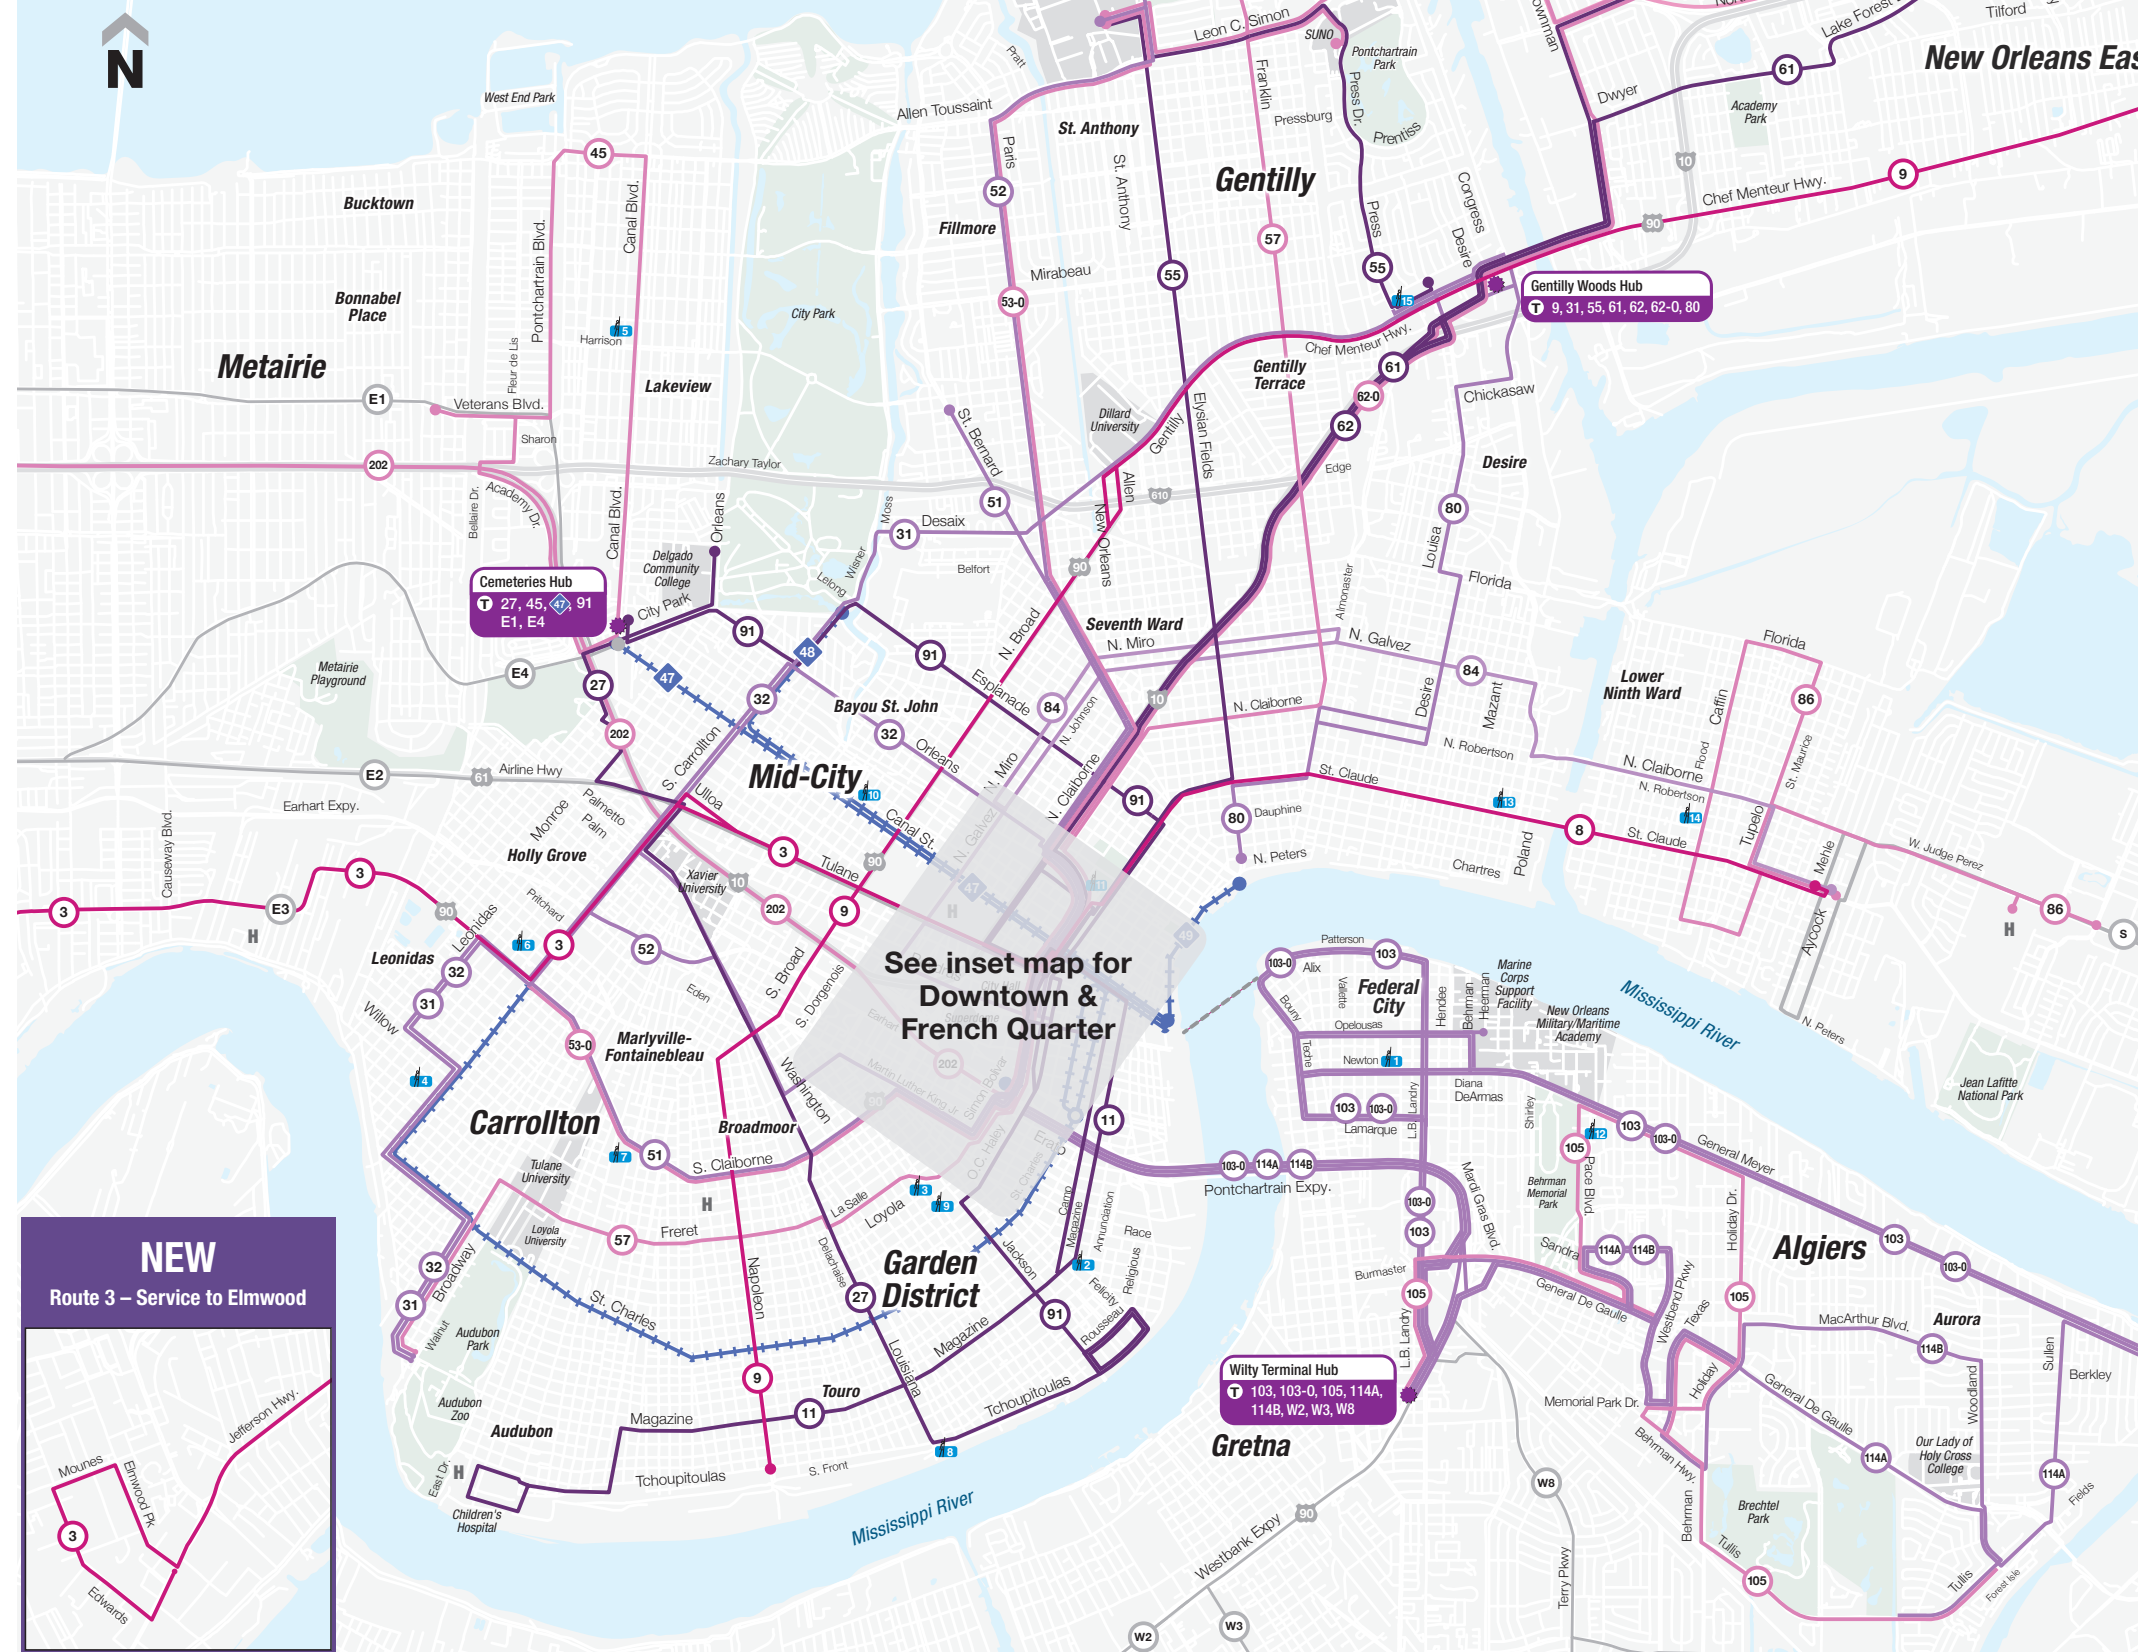

Additional Bus Services / Servicios de Autobuses Adicionales

- Jefferson Transit Lines (JeT):**
- E1 Veterans
 - E2 Airline Drive
 - E3 Jefferson Highway
 - E5 Causeway
 - E6 Metairie Local
 - E8 Elmwood
 - W1 Avondale
 - W2 Westbank Expressway
 - W3 Lapalco
 - W4 Marrero
 - W6 Gretna Local
 - W8 Terrytown
 - W10 Huey P. Long
- St. Bernard Urban Rapid Transit (SBURT):**
- S Arabi to Poydras
- 504-277-1907
www.sbpj.net
www.jptransit.org

RTA System Map

See Interactive Maps at norta.com and on the RTA Le Pass App.
Call Rideline at 504-248-3900 for more information.
For Arrival Times, text **NORTA#** and the **STOP ID** to 41411.

T Transfer / Transbordo E Evacspots H Hospital ➔ Direction / Dirección

Updated 1-29-2023

Bus Lines / Líneas de Autobús

- 3 Tulane - Elmwood
- 8 St. Claude - Arabi
- 9 Broad - Napoleon
- 11 Magazine
- 27 Louisiana
- 31 Leonidas - Gentilly
- 32 Leonidas - Tremé
- 45 Lakeview Loop
- 51 St. Bernard - Claiborne
- 52 St. Bernard - Broadmoor
- 53-0 Paris - Claiborne Owl
- 55 Elysian Fields
- 57 Franklin - Freret
- 61 Lake Forest - Village D' Est
- 62 Morrison - Bullard
- 62-0 Morrison - Owl
- 66 Hayne Loop
- 67 Michoud Loop
- 68 Little Woods Loop
- 80 Desire - Louisa
- 84 Galvez - Lower 9th
- 86 St. Maurice - Chalmette
- 91 Jackson - Esplanade
- 103 General Meyer Local
- 103-0 Algiers Owl
- 105 Algiers Local
- 114A Garden Oaks - Sullen
- 114B Garden Oaks - Woodland
- 201 Kenner Loop
- 202 Airport Express